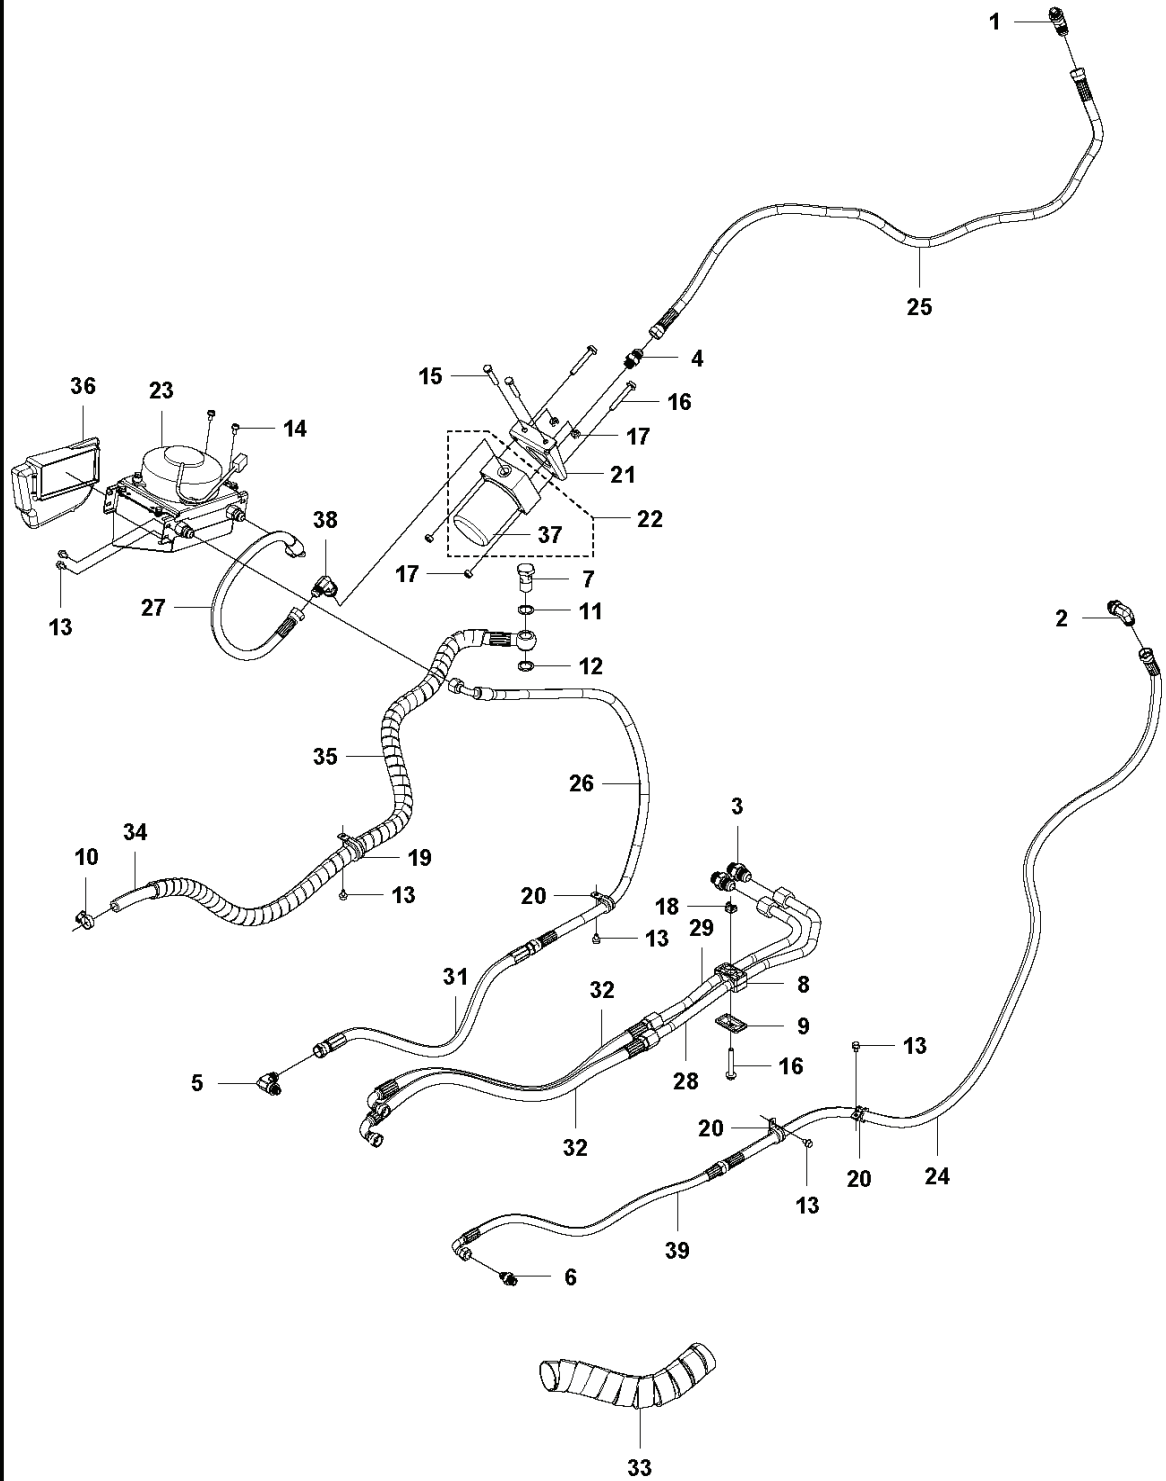

HYDRAULIC PIPE

RIDERS

PXM_REF	PXM_PARTNO	DESCRIPTION	PXM_REMARK	QTY.
1	535426901	PIPE FITTING		1
2	535437301	PIPE FITTING		2
3	535426806	PIPE FITTING		2
4	535426801	PIPE FITTING		1
5	535437305	PIPE FITTING		1
6	535426805	PIPE FITTING		1
7	544020501	PIPE FITTING		1
8	544373302	PIPE CLAMP		1
9	544373802	COVER PLATE		1
10	505131101	HOSE CLAMP		1
11	544010001	GASKET		1
12	544010003	GASKET		2
13	725236461	SCREW EHHFT		6
14	535475212	SCREW EHHFM		2
15	725246071	SCREW EHHM		2
16	506570107	SCREW EHHFM		3
17	732211801	LOCK NUT		4
18	544811701	CAGE NUT		1
19	574531201	HOSE CLAMP		1
20	574531203	HOSE CLAMP		3
21	588979501	BRACKET		1
22	580653301	FILTER UNIT		1
23	505459001	OIL COOLER		1
24	501087301	HOSE ASSY		1
25	501087302	HOSE ASSY		1
26	501087601	HYDRAULIC HOSE		1
27	501087602	HYDRAULIC HOSE		1
28	588887201	HYDRAULIC PIPE		1
29	588887001	HYDRAULIC PIPE		1
31	575415301	HYDRAULIC HOSE		1
32	544456401	HYDRAULIC HOSE		2
33	544026603	HOSE GUARD		1
34	578295004	HYDRAULIC HOSE		1
35	544026607	HOSE GUARD		1
36	589227501	AIR INTAKE		1
37	574867101	OIL FILTER		1
38	535437301	PIPE FITTING		1
39	535450302	HYDRAULIC HOSE		1