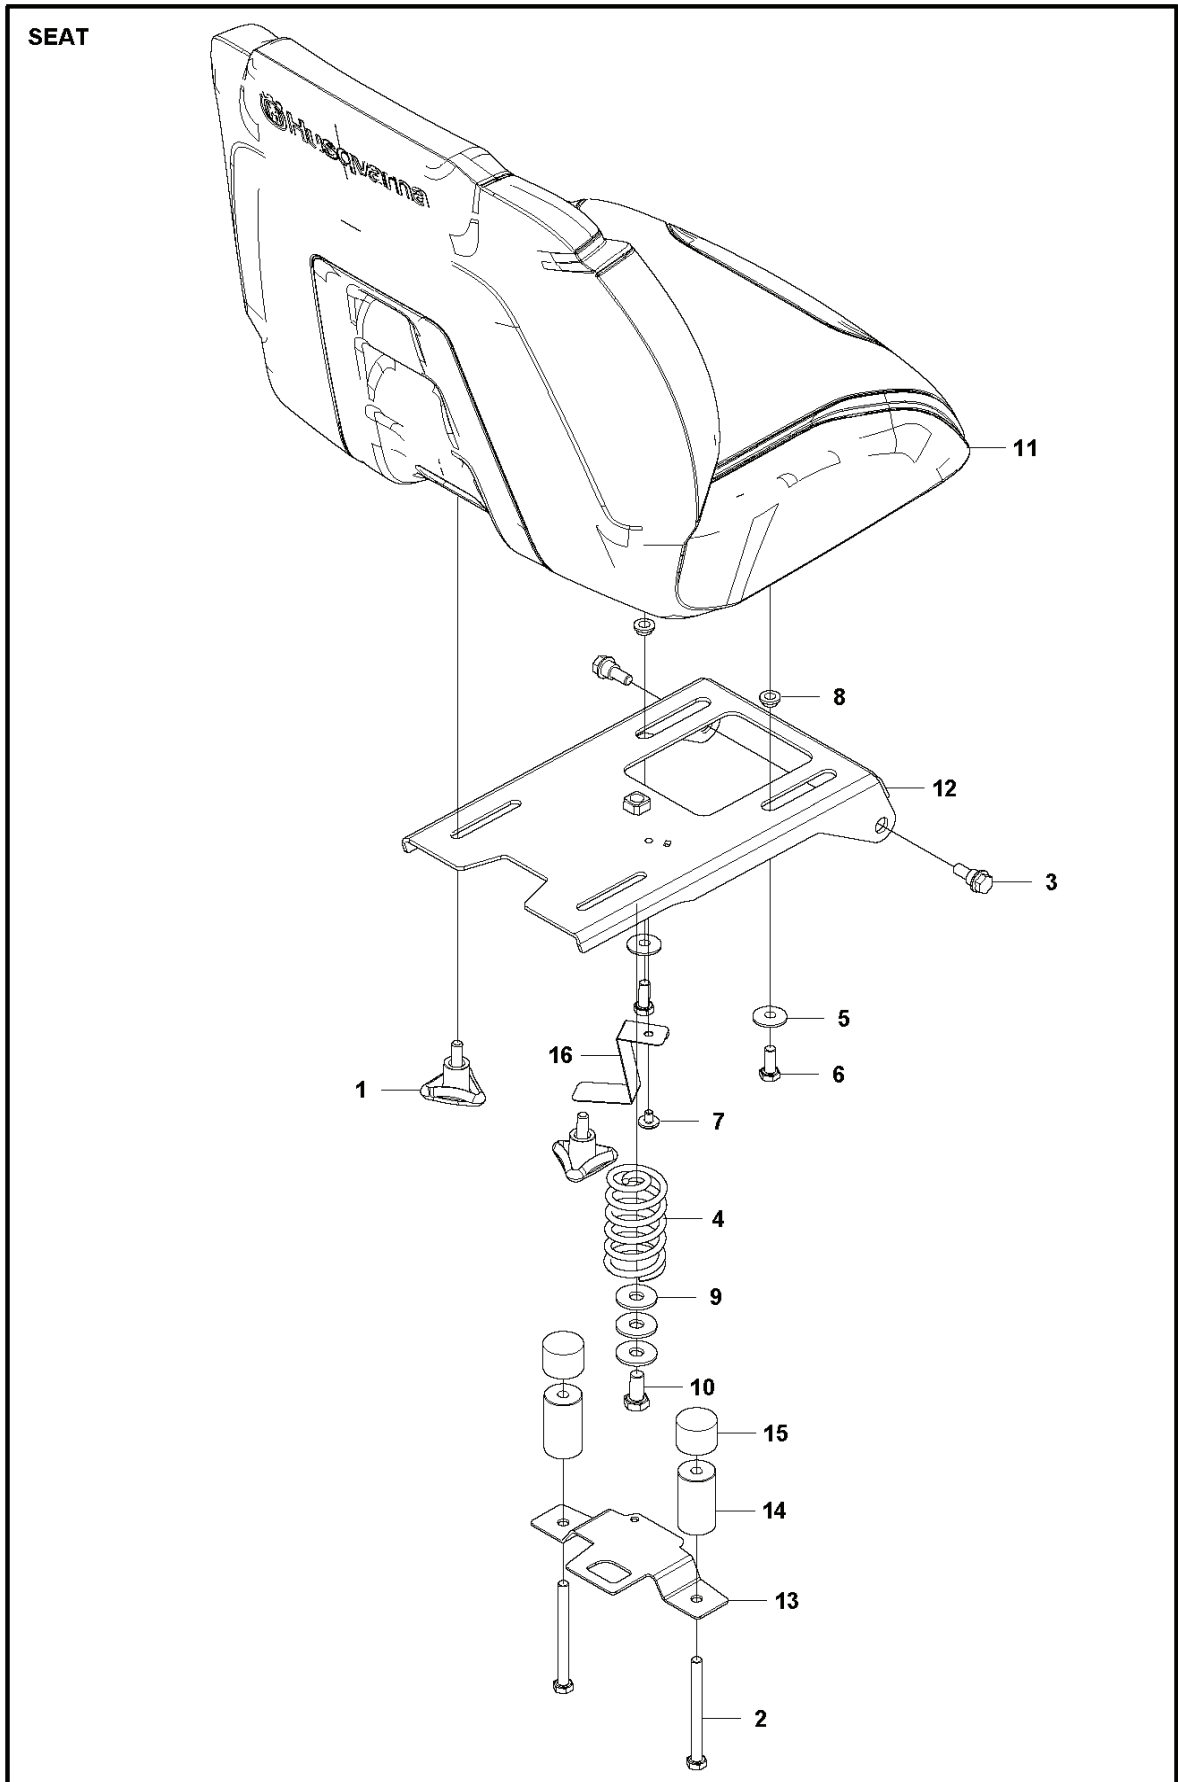

RIDERS

PXM_REF	PXM_PARTNO	DESCRIPTION	PXM_REMARK	QTY.
1	585065202	KNOB		2
2	725246951	SCREW EHHM		2
3	506597401	SCREW EHHFM		2
4	582261701	COMPRESSION SPRING		1
5	734116441	WASHER		2
6	725245171	SCREW EHHM		2
7	522557301	SCREW		1
8	506565301	BUSHING		2
9	734117441	WASHER		3
10	725249371	SCREW EHHM		1
11	589345801	SEAT		1
12	589005101	SEAT BRACKET		1
13	589005201	BRACKET		1
14	588878301	SLEEVE		2
15	544252102	ANTIVIBRATION ELEMENT		2
16	588878901	BRACKET		1