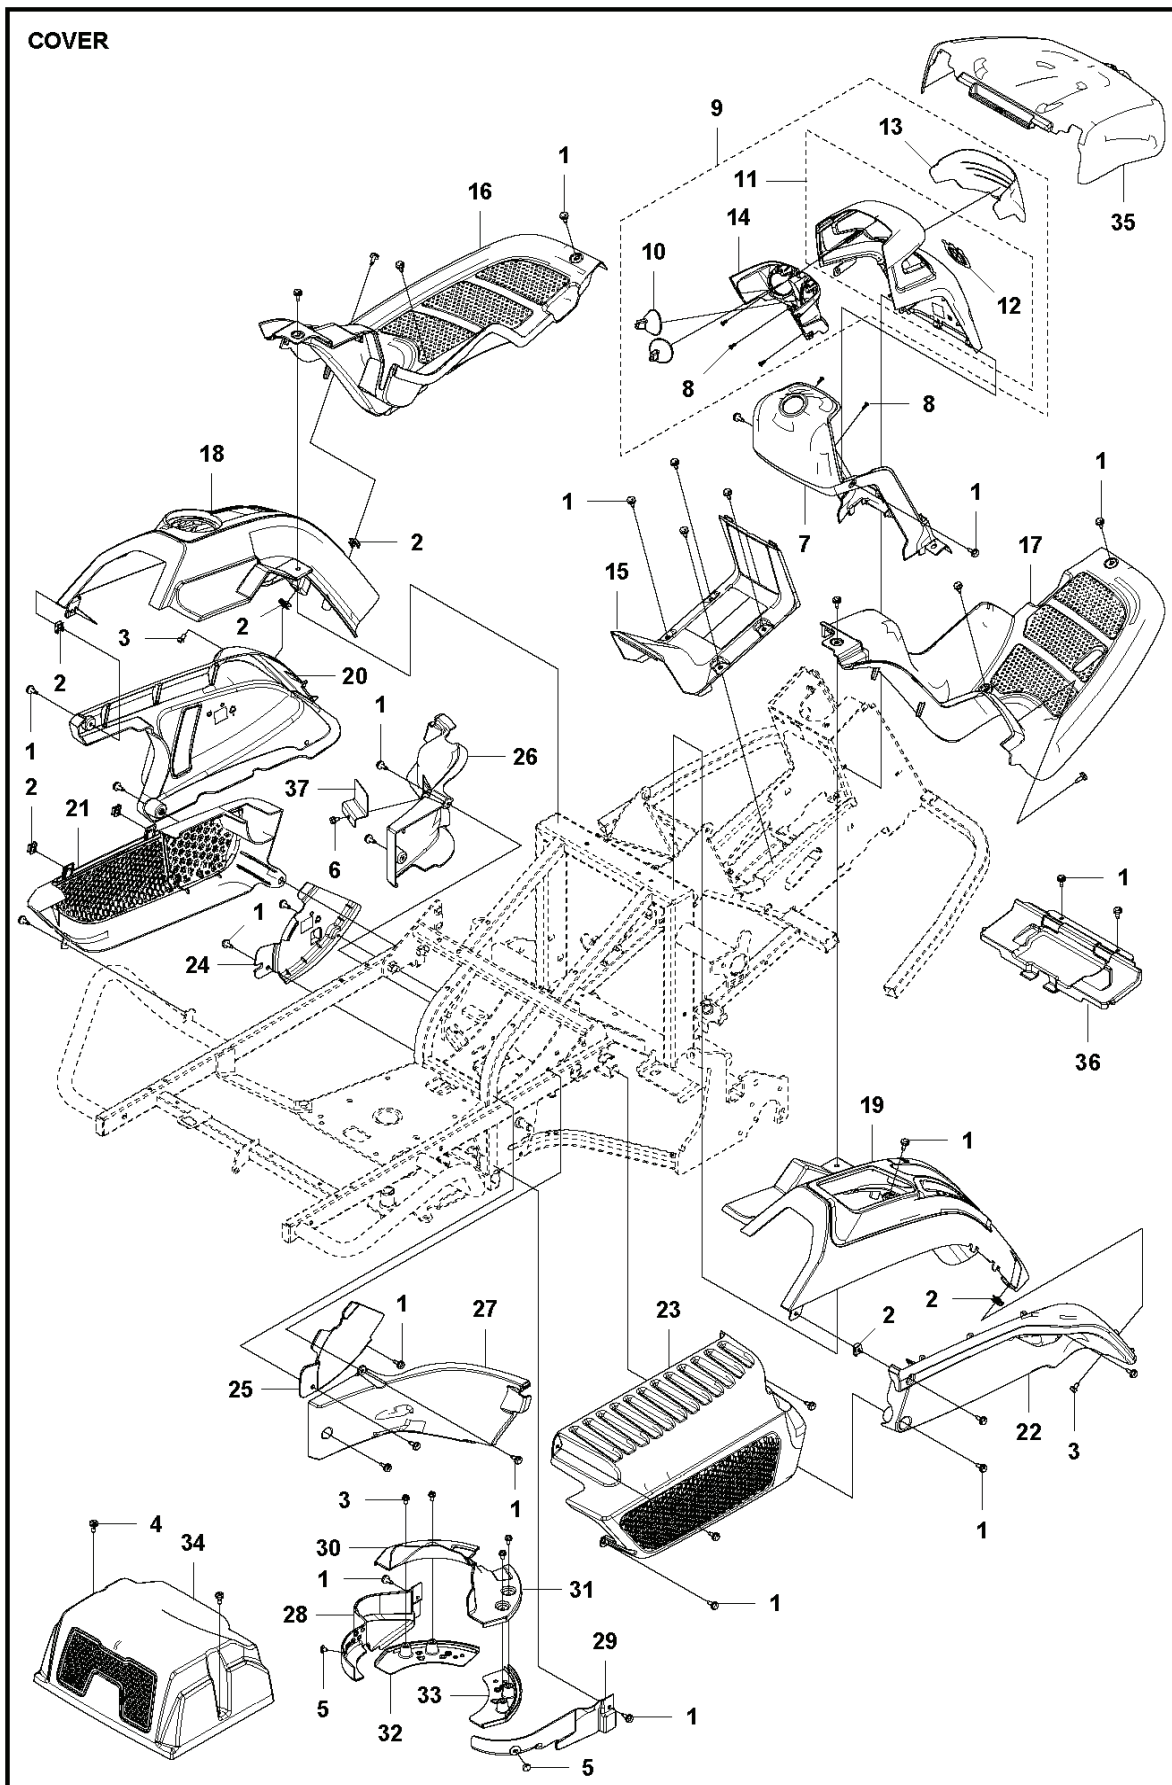

RIDERS

PXM_REF	PXM_PARTNO	DESCRIPTION	PXM_REMARK	QTY.
1	544400501	SCREW		36
2	535429101	SPRING NUT		8
3	535475212	SCREW EHI-FM		6
4	574856201	SCREW		2
5	522557301	SCREW		2
6	725236461	SCREW EHHFT		1
7	589211501	COVER		1
8	504610901	SCREW ITXPANT		5 9
9	589211401	COVER		1
10	582214201	LAMP	LED	2 9
11	501056301	COVER		1 9
12	576973401	DECAL		1 9, 11
13	589211001	COVER		1 9
14	589210901	COVER		1 9
15	589211101	COVER		1
16	589224601	COVER		1
17	589224501	COVER		1
18	582277601	COVER ASSY		1
19	582277501	COVER ASSY		1
20	589225401	COVER		1
21	589225601	COVER		1
22	589225301	COVER		1
23	589225501	COVER		1
24	589225801	COVER		1
25	589225701	COVER		1
26	589226001	COVER		1
27	589225901	COVER		1
28	589226201	COVER		1
29	589226101	COVER		1
30	589226302	COVER		1
31	589226301	COVER		1
32	589226402	COVER		1
33	589226401	COVER		1
34	574886001	COVER		1
35	589224301	COVER		1
36	589224401	COVER		1
37	589948801	PROTECTIVE PLATE		1