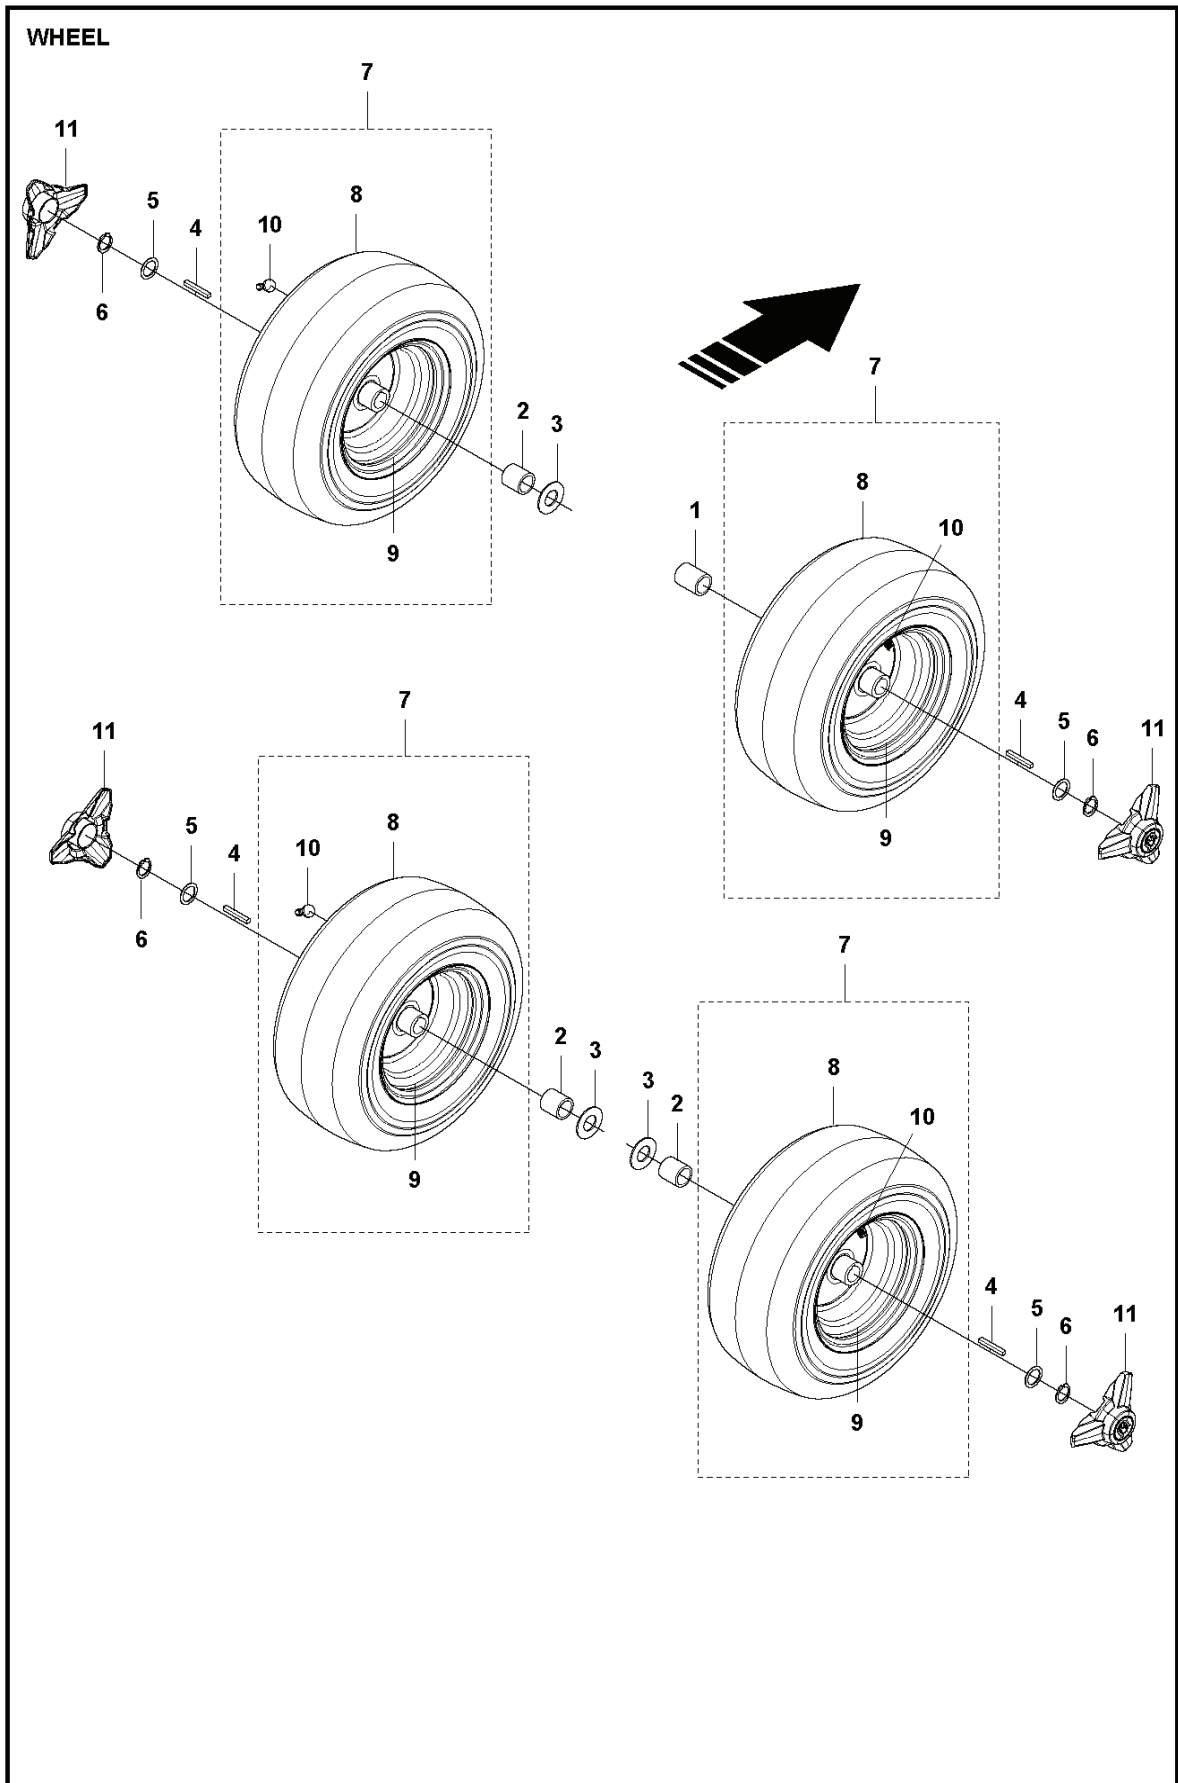

RIDERS

PXM_REF	PXM_PARTNO	DESCRIPTION	PXM_REMARK	QTY.
1	506800902	SLEEVE		1
2	506800910	SLEEVE		3
3	506945801	WASHER		3
4	506555901	WEDGE		4
5	506504806	WASHER		4
6	574458801	CIRCLIP		4
7	501082301	WHEEL		4
8	589395501	TIRE		1 7
9	588878101	RIM		1 7
10	523034701	VALVE		1 7
11	544353504	HUB CAP		4