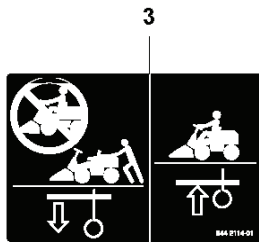

DECALS

RIDERS

PXM_REF	PXM_PARTNO	DESCRIPTION	PXM_REMARK	QTY.
1	582570001	LABEL		1
2	581784006	LABEL		1
3	544211401	LABEL		2
4	589740201	DECAL		1
5	582570101	LABEL		1
6	589735201	DECAL		1
7	578364516	DECAL		2
8	579091501	DECAL		2
9	590459201	LABEL		1
10	580712901	LABEL		1