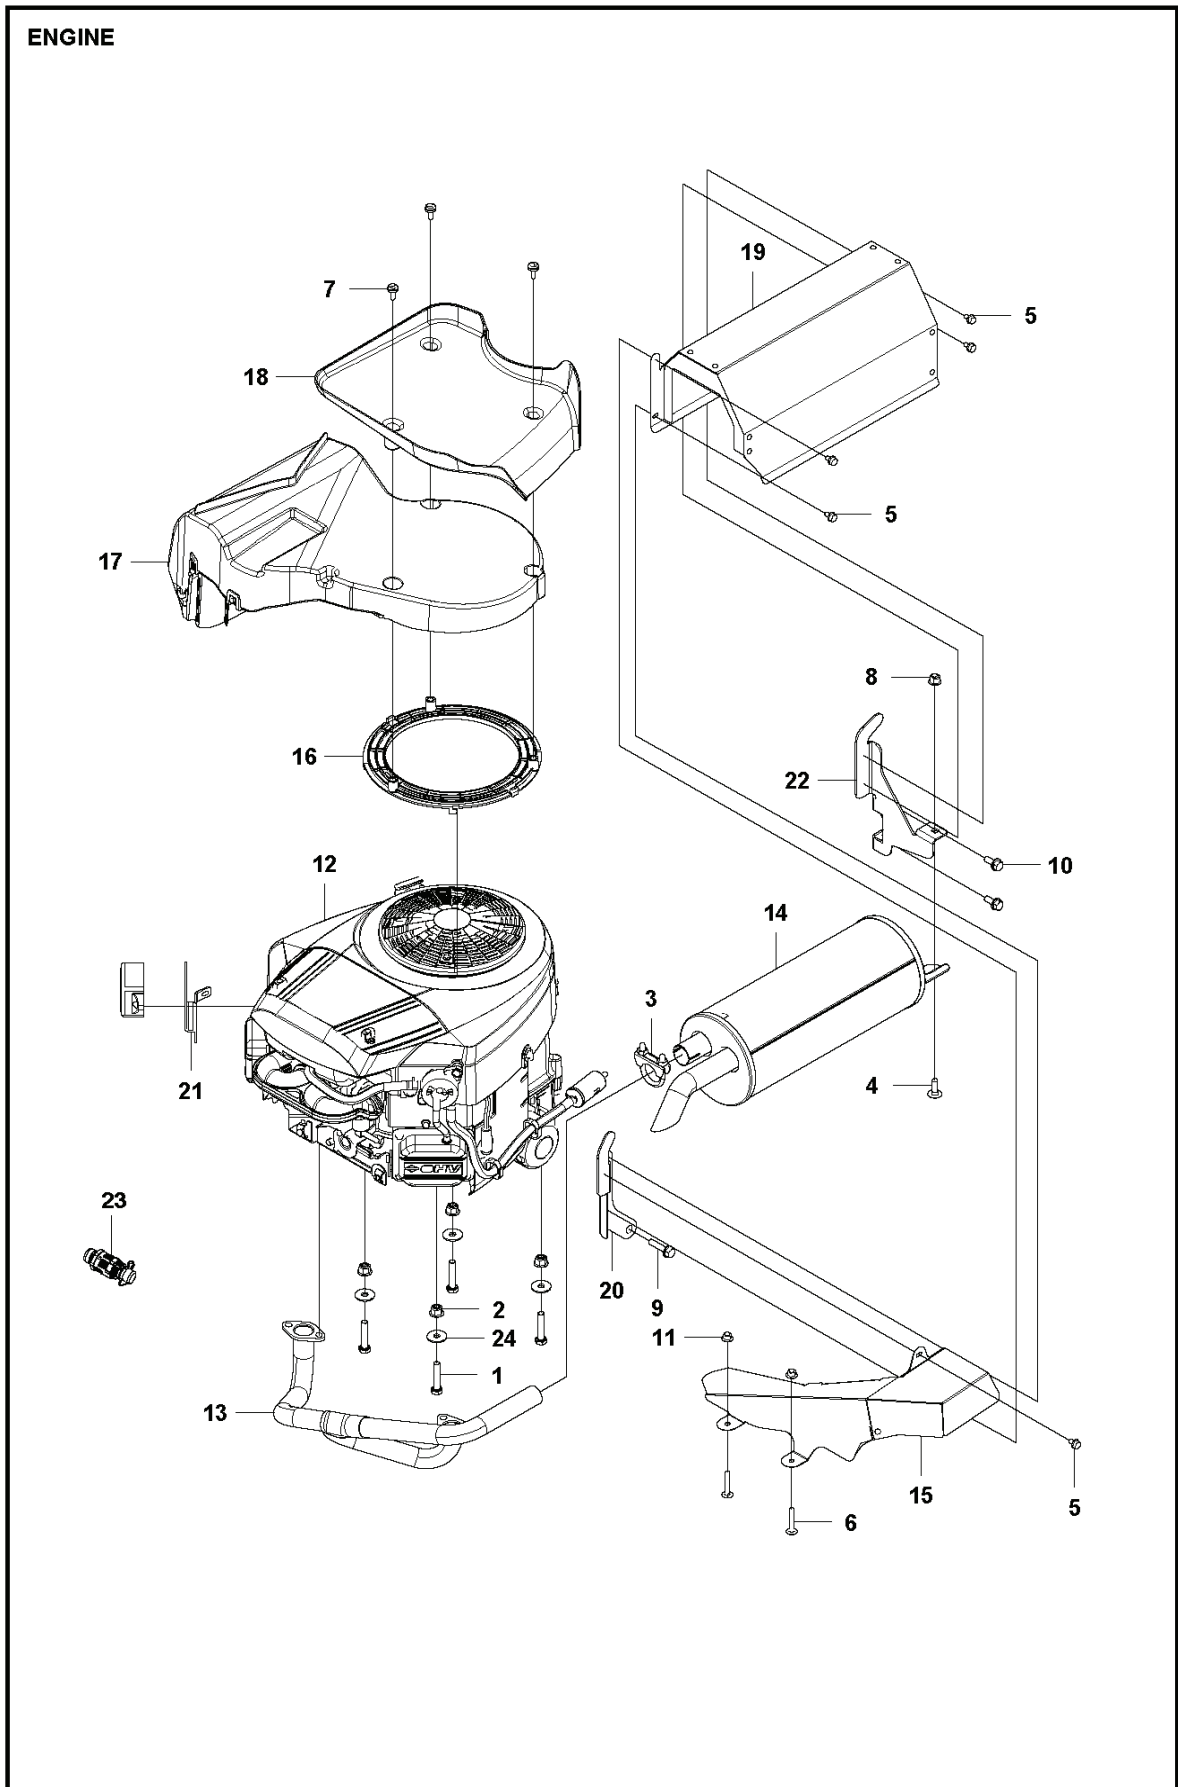

ENGINE

RIDERS

PXM_REF	PXM_PARTNO	DESCRIPTION	PXM_REMARK	QTY.
1	725245951	SCREW EHHM		4
2	576645704	NUT FLANGE		4
3	501152201	CLAMP ASSY		1
4	535423801	SCREW RSQM		1
5	725236461	SCREW EHHFT		5
6	727637801	SCREW RSQM		2
7	574856202	SCREW		3
8	576645704	NUT FLANGE		1
9	506570106	SCREW EHHFM		1
10	506570104	SCREW EHHFM		2
11	576645703	NUT FLANGE		2
12	582286201	ENGINE		1
13	588912701	MANIFOLD		1
14	590443601	MUFFLER ASSY		1
15	589283801	HEAT SHIELD		1
16	501096701	AIR INTAKE		1
17	582153201	AIR DUCT		1
18	582406001	PLATE		1
19	582323401	HEAT SHIELD		1
20	588983701	BRACKET		1
21	582610701	BRACKET		1
22	589509101	BRACKET		1
23	532428287	PLUG		1
24	734116441	WASHER		4