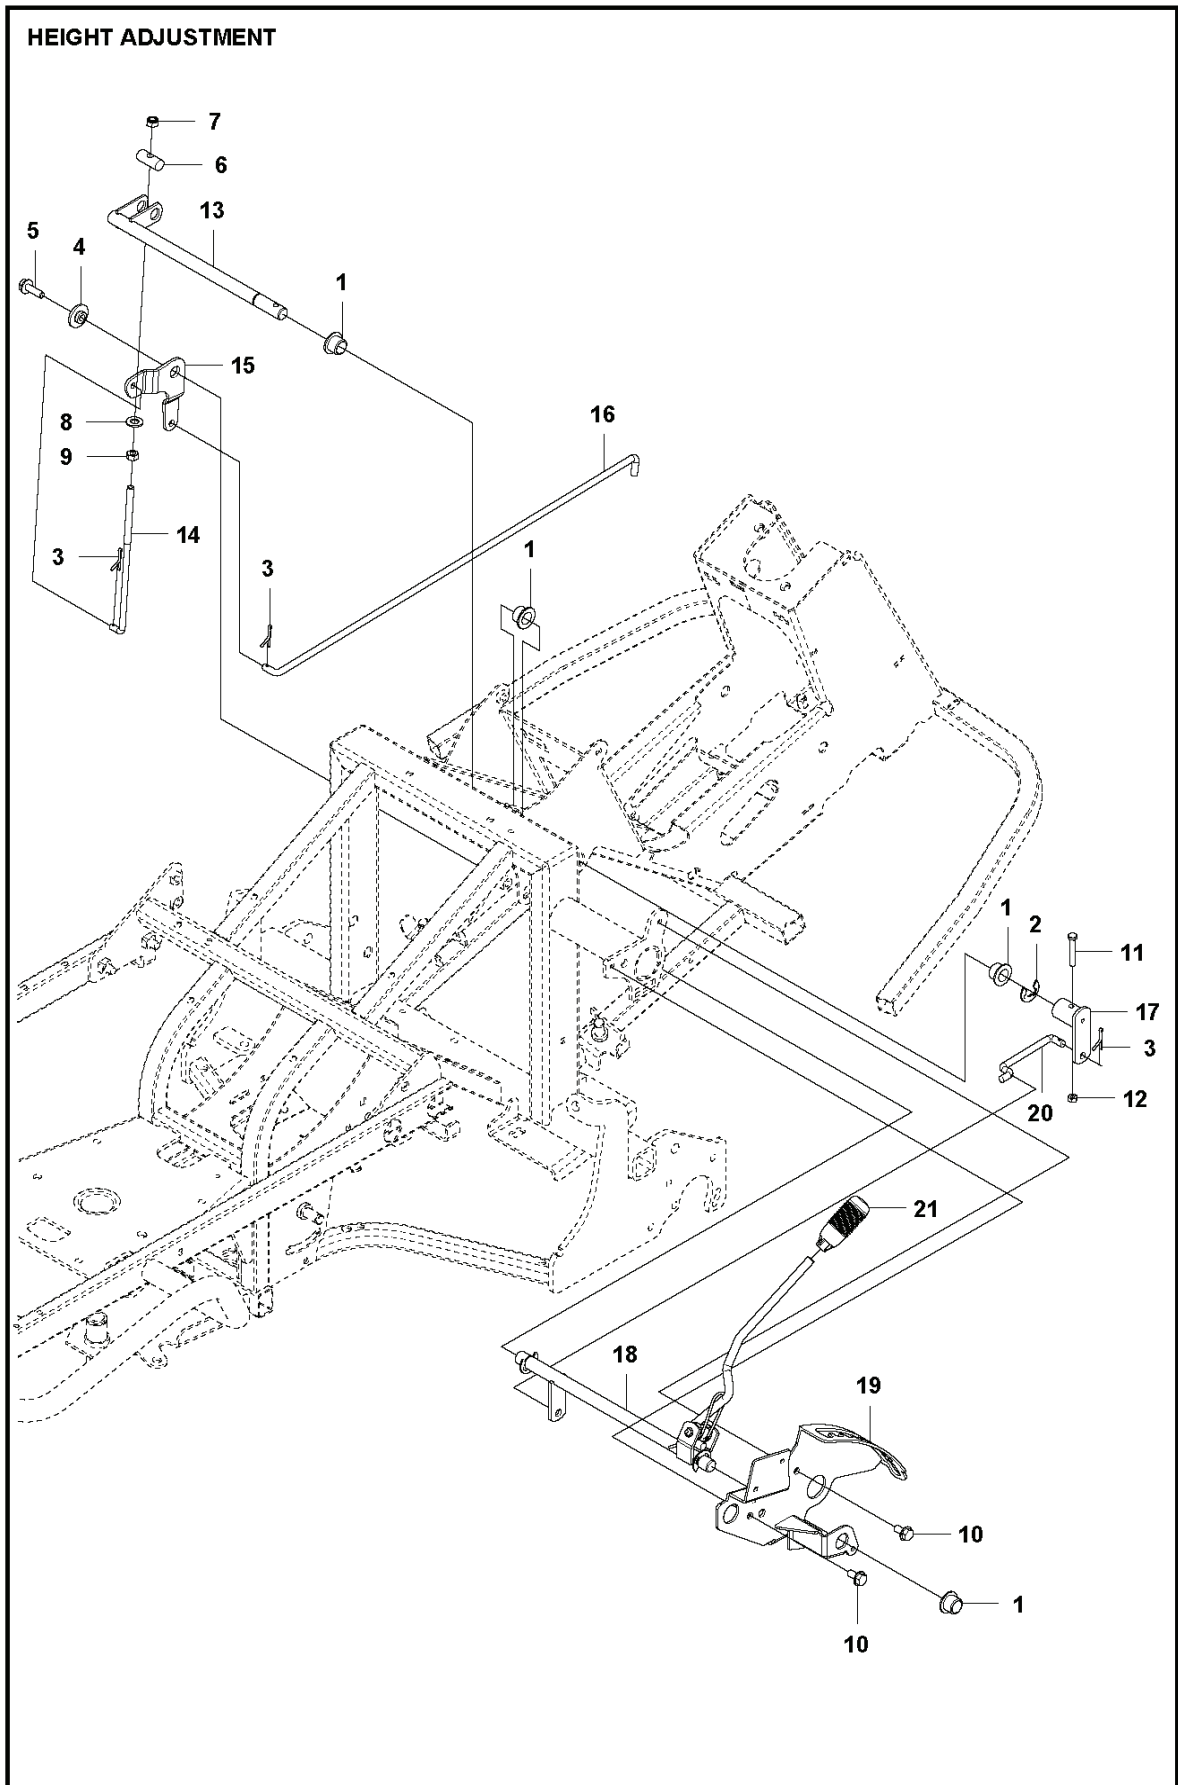

RIDERS

PXM_REF	PXM_PARTNO	DESCRIPTION	PXM_REMARK	QTY.
1	584871302	BEARING		4
2	735312220	E-CLIP		1
3	721618301	SPLIT PIN		3
4	574874101	WASHER		1
5	506570105	SCREW EHHFM		1
6	506784601	PEN		1
7	732211801	LOCK NUT		1
8	734117201	WASHER		1
9	731231801	HEXAGON NUT		1
10	506570103	SCREW EHHFM		2
11	725237851	SCREW EHHM		1
12	732251601	HEXAGON LOCKING NUT		1
13	588933201	SHAFT ASSY		1
14	588935701	ROD		1
15	588935501	LINK		1
16	588935601	CONNECTION ROD		1
17	588933801	LINK ASSY		1
18	582198201	HEIGHT ADJUSTER		1
19	588681001	BRACKET		1
20	588935801	ROD		1
21	506542001	HANDLE		1