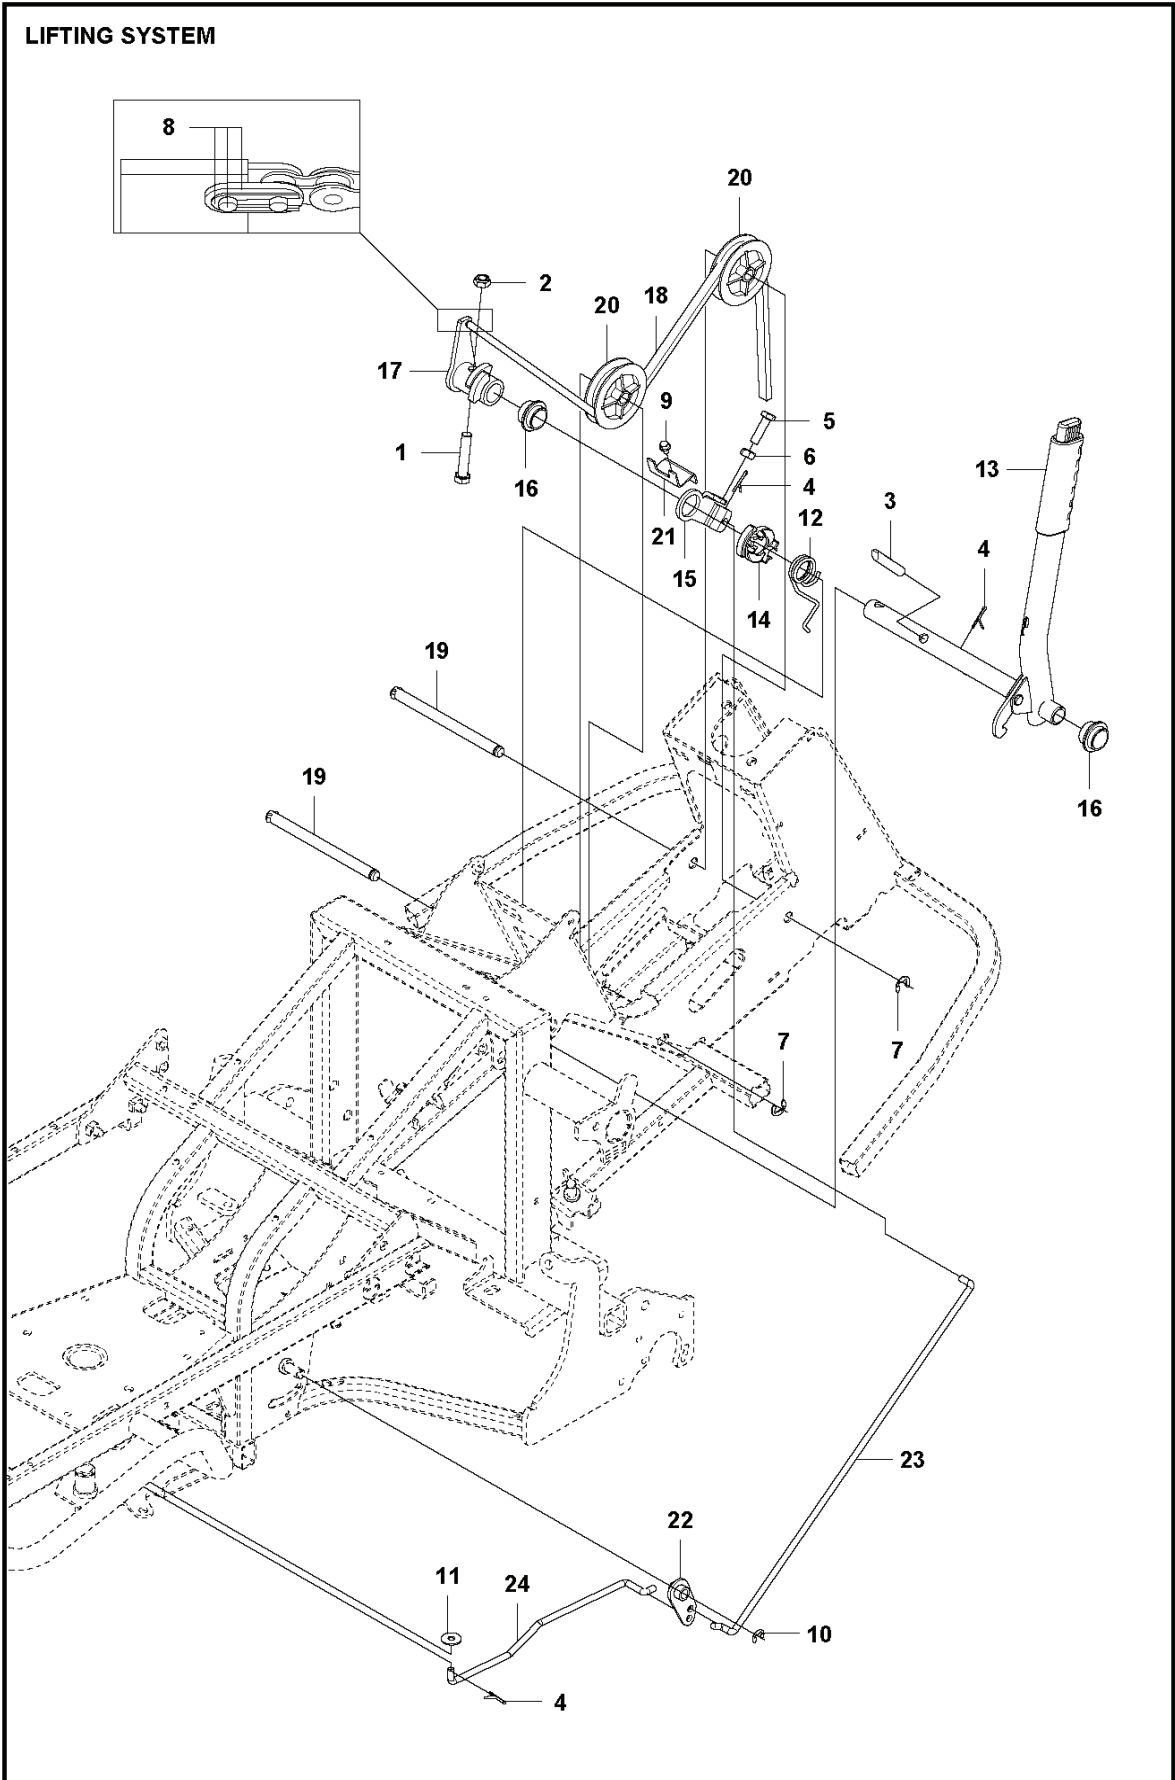

RIDERS

PXM_REF	PXM_PARTNO	DESCRIPTION	PXM_REMARK	QTY.
1	725254471	SCREW EHHM		1
2	732252201	HEXAGON LOCKING NUT		1
3	525406601	PEN		1
4	721618301	SPLIT PIN		3
5	725249751	SCREW		1
6	731232051	HEXAGON NUT		1
7	735311820	E-CLIP		2
8	506554701	LINKAGE		1
9	725236461	SCREW EHHFT		1
10	735311420	E-CLIP		1
11	734116441	WASHER		1
12	589284201	SPRING		1
13	582190801	LIFTING LEVER ASSY		1
14	588927101	ANVIL		1
15	588927001	LIFTING ARM		1
16	588926902	BEARING		2
17	588973401	LIFTING ARM		1
18	506554606	CHAIN		1
19	582871902	SHAFT		2
20	506905601	OFFSET PULLEY		2
21	501092901	BRACKET		1
22	588974001	LINK ASSY		1
23	588974401	ROD		1
24	588974501	ROD		1