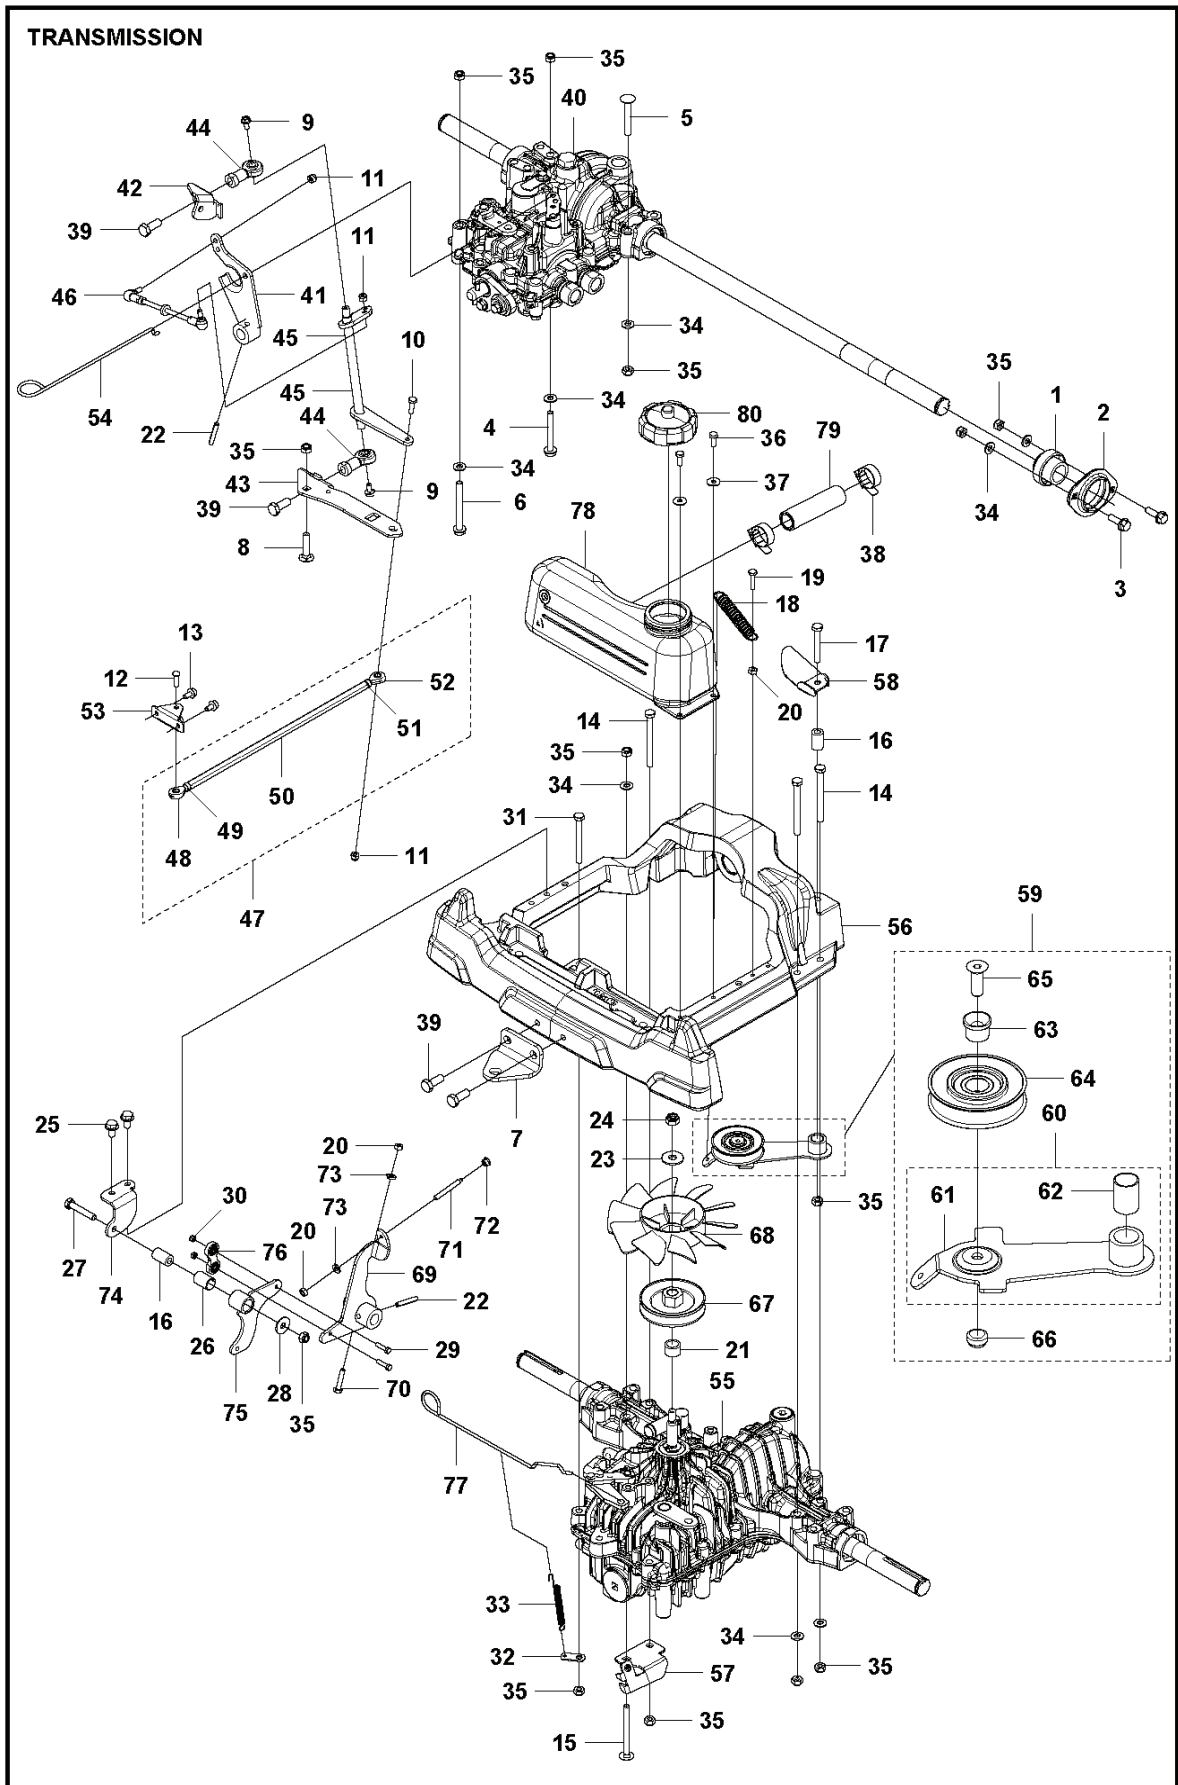

RIDERS

PXM_REF	PXM_PARTNO	DESCRIPTION	PXM_REMARK	QTY.
1	544008902	BEARING		1
2	544009002	BEARING HOUSING		2
3	506570105	SCREW EHHFM		2
4	725246451	SCREW EHHM		1
5	535423803	SCREW RSQM		1
6	725246751	SCREW EHHM		1
7	506889901	HITCH		1
8	727645951	SCREW		1
9	535475212	SCREW EHHFM		2
10	725237071	SCREW EHHM		1
11	732251601	HEXAGON LOCKING NUT		3
12	544841701	SCREW		1
13	725236651	HEXAGONAL SCREW M6X12		2
14	504628201	SCREW EHHM		3
15	535423808	SCREW RSQM		1
16	506992001	PIPE		2
17	725246251	SCREW EHHM		1
18	506542501	SPRING		1
19	725237271	SCREW EHHM		1
20	731231601	HEXAGON NUT		3
21	502433801	SLEEVE		1
22	721434701	SPRING PIN		2
23	734117441	WASHER		1
24	732212051	NUT		1
25	506570103	SCREW EHHFM		2
26	506986103	BUSHING		1
27	725246051	SCREW EHHM		1
28	734116441	WASHER		1
29	725233151	SCREW		2
30	732211401	LOCK NUT		2
31	725246651	SCREW		1
32	506599301	LINK		1
33	506834301	SPRING		1
34	734116401	WASHER		8
35	732211801	LOCK NUT		13
36	725236871	SCREW EHHM		2
37	734115441	WASHER		2
38	505443601	HOSE CLAMP		2
39	725249371	SCREW EHHM		4
40	501110901	TRANSMISSION		1
41	578291901	LEVER		1
42	588974601	BRACKET		1
43	588974801	BRACKET		1
44	506951701	ROD END		2
45	535497402	LEVER		1
46	544441903	ADJUSTMENT ROD		1
47	544456703	ROD		1
48	535486602	ROD END		1 47
49	503221018	HEXAGON NUT		1 47
50	535486503	ROD		1 47
51	731231601	HEXAGON NUT		1 47
52	535486601	ROD END		1 47
53	535492802	BRACKET		1
54	582381301	ARM		1
55	501114001	TRANSMISSION		1
56	501750801	FRAME ASSY		1
57	544388101	BRACKET		1
58	522521702	SHEET		1
59	506993001	BELT TENSIONER ASSY		1
60	535406301	BELT TENSIONER ASSY		1 59
61	506993101	BELT TENSIONER ASSY		1 59, 60
62	506986103	BUSHING		1 59, 60
63	506993301	SLEEVE		1 59
64	506947001	BELT TENSIONER WHEEL		1 59
65	725645301	SCREW IHCSFM		1 59
66	732211801	LOCK NUT		1 59
67	506991401	PULLEY		1
68	506948101	FAN		1
69	582779501	LEVER		1
70	725237471	SCREW EHHM		1
71	589404001	SCREW		1
72	589403301	PAD		1
73	503230405	WASHER		2
74	544388501	BRACKET		1
75	582779601	LEVER		1
76	544888401	LINK RODS		1