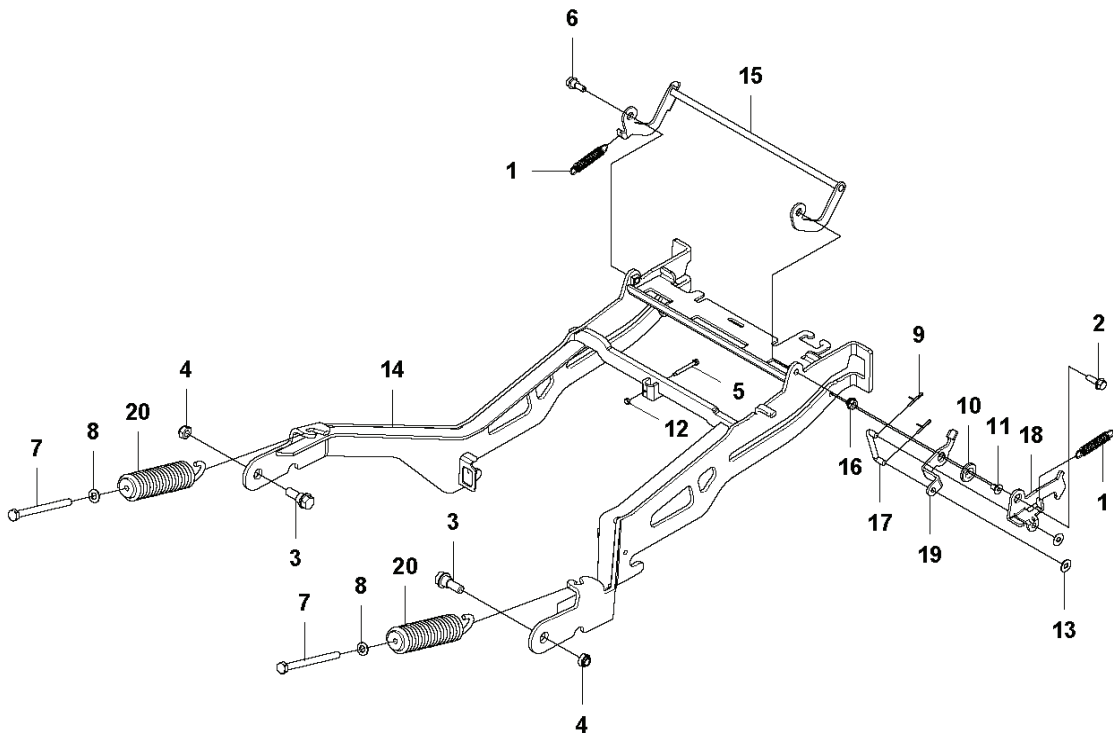

EQUIPMENT FRAME

RIDERS

PXM_REF	PXM_PARTNO	DESCRIPTION	PXM_REMARK	QTY.
1	544133601	DRAW SPRING		2
2	506570105	SCREW EHHFM		1
3	506895801	COLLAR SCREW		2
4	732252201	HEXAGON LOCKING NUT		2
5	577103101	SCREW ITXSCFM		1
6	506597401	SCREW EHHFM		1
7	725251571	SCREW EHHM		2
8	734117201	WASHER		2
9	721618301	SPLIT PIN		2
10	581765201	WASHER		1
11	725644801	SCREW IHCSFM		1
12	732211401	LOCK NUT		1
13	503230116	WASHER		2
14	588850801	EQUIPMENT FRAME		1
15	588889601	HOOK		1
16	588938101	SLEEVE		1
17	588890001	ROD		1
18	588890101	SHEET		1
19	588890201	SHEET		1
20	505420901	SPRING		2