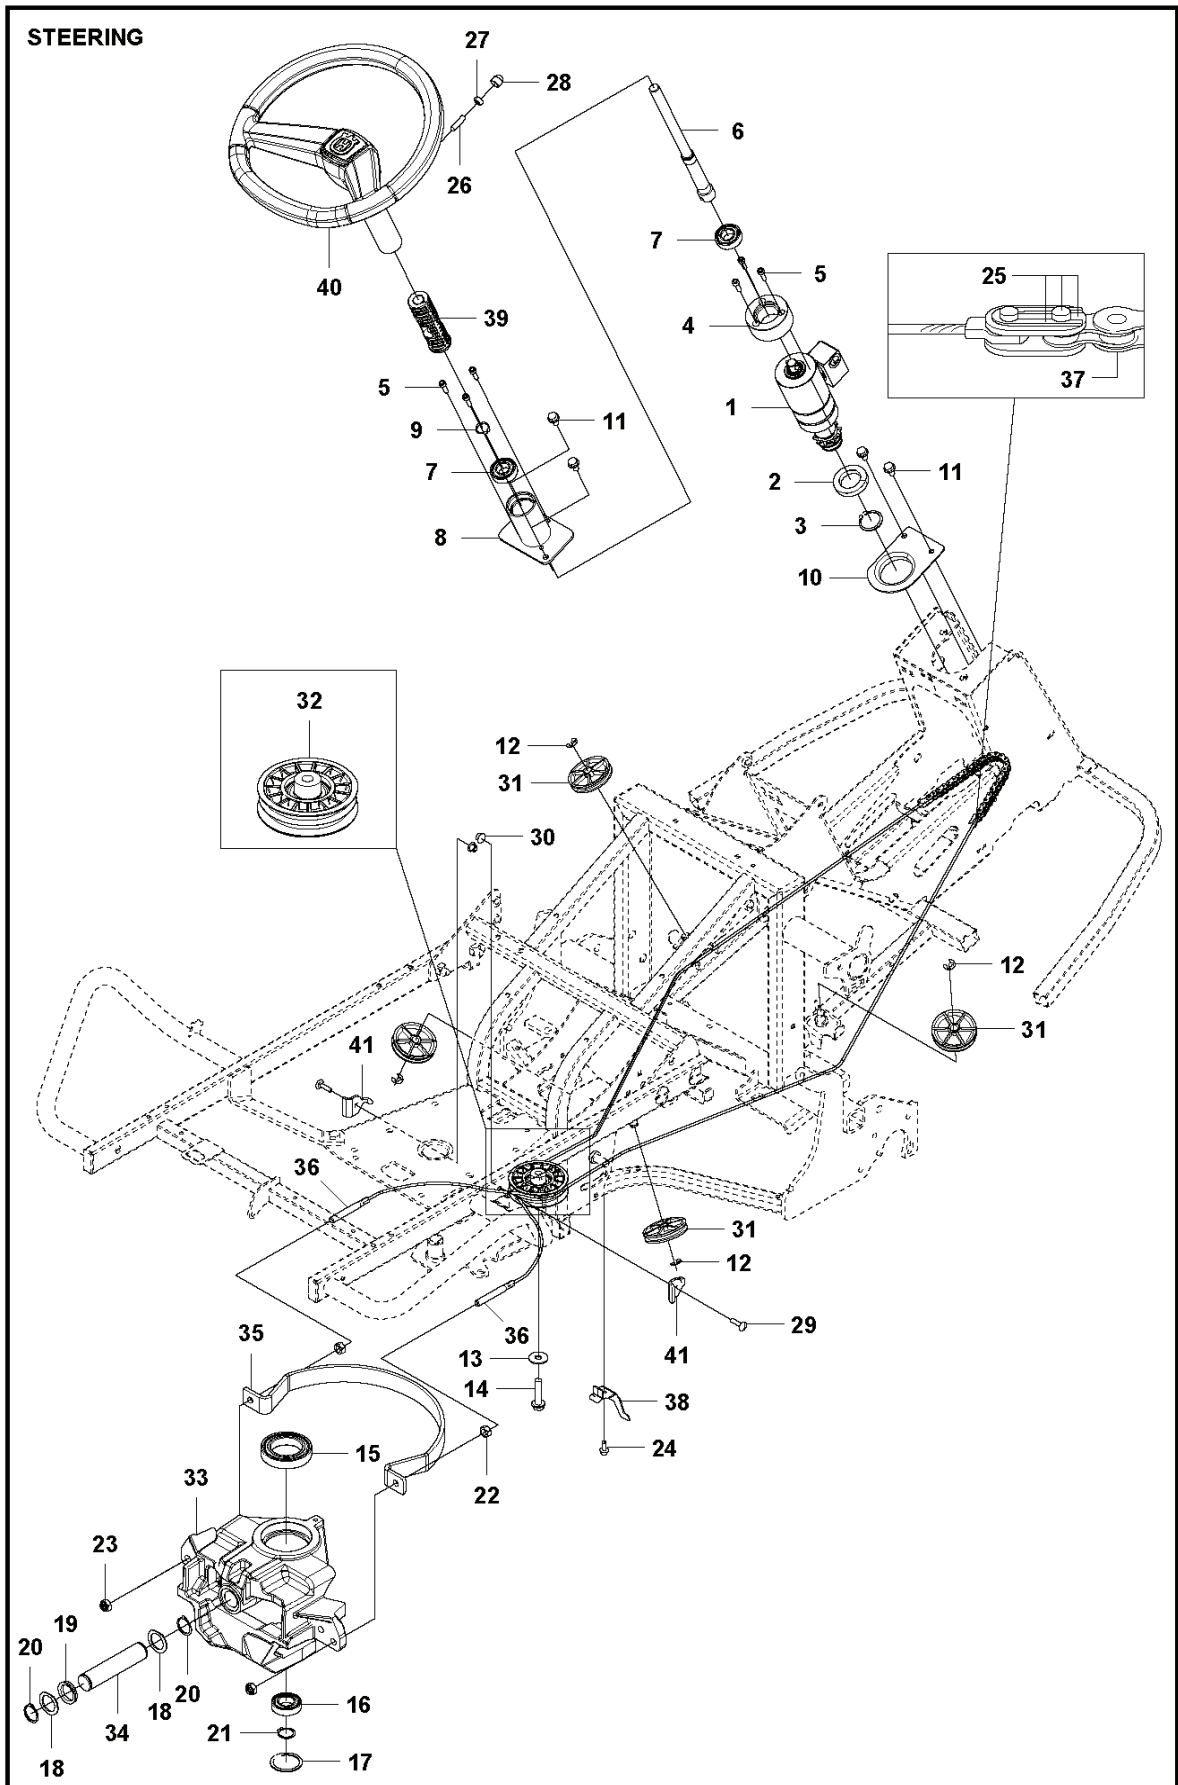

RIDERS

PXM_REF	PXM_PARTNO	DESCRIPTION	PXM_REMARK	QTY.
1	535457103	COMFORT STEERING		1
2	535427801	BALL BEARING		1
3	735313300	CIRCLIP		1
4	578150501	BEARING HOUSING		1
5	725537001	SCREW IHSCM		6
6	578129801	STEERING ROD		1
7	738210404	BALL BEARING		1
8	578150901	BEARING SUPPORT		1
9	735312200	CIRCLIP		1
10	504538201	BEARING CAGE		1
11	506570104	SCREW EHHFM		4
12	735311420	E-CLIP		4
13	734117441	WASHER		1
14	506675403	SCREW EHHFM		1
15	738211004	BALL BEARING		1
16	738210504	BALL BEARING		1
17	735314010	CIRCLIP		1
18	582104601	WASHER		2
19	740681521	V-RING		1
20	735312800	CIRCLIP		2
21	735312600	CIRCLIP		1
22	731232051	HEXAGON NUT		2
23	732212051	NUT		2
24	725236461	SCREW EHHFT		1
25	506554701	LINKAGE		2
26	728745505	SCREW IHSETM		1
27	731231801	HEXAGON NUT		1
28	544433201	PROTECTIVE COVER		1
29	727637251	SCREW		2
30	576645703	NUT FLANGE		2
31	506522401	STARTER PULLEY		4
32	576492503	PULLEY		1
33	501679401	SPINDLE		1
34	535463002	SWING AXLE		1
35	582178601	WIRE GUIDE		1
36	501604805	CABLE ASSY		2
37	506554614	CHAIN		1
38	588974701	WIRE GUIDE		1
39	587080901	DRIVER		1
40	577960401	STEERING WHEEL		1
41	582384501	BRACKET		2