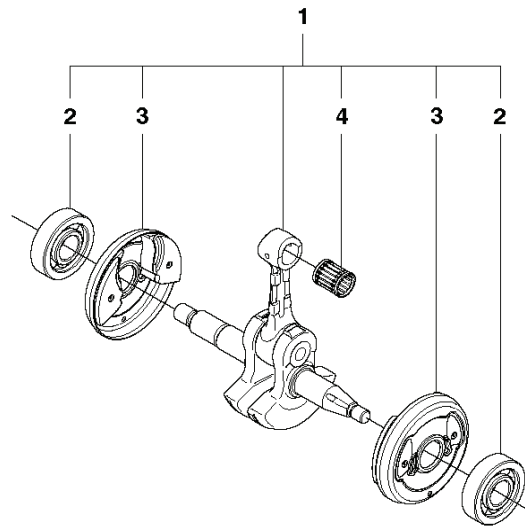

F K770
CRANKSHAFT

POWER CUTTERS

PXM_REF	PXM_PARTNO	DESCRIPTION	PXM_REMARK	QTY.	
1	502295002	CRANKSHAFT ASSY	Incl. 2 - 4	1	2, 3, 4
2	738220225	BALL BEARING		2	
3	537203301	CUP		2	
4	503254101	NEEDLE BEARING		1