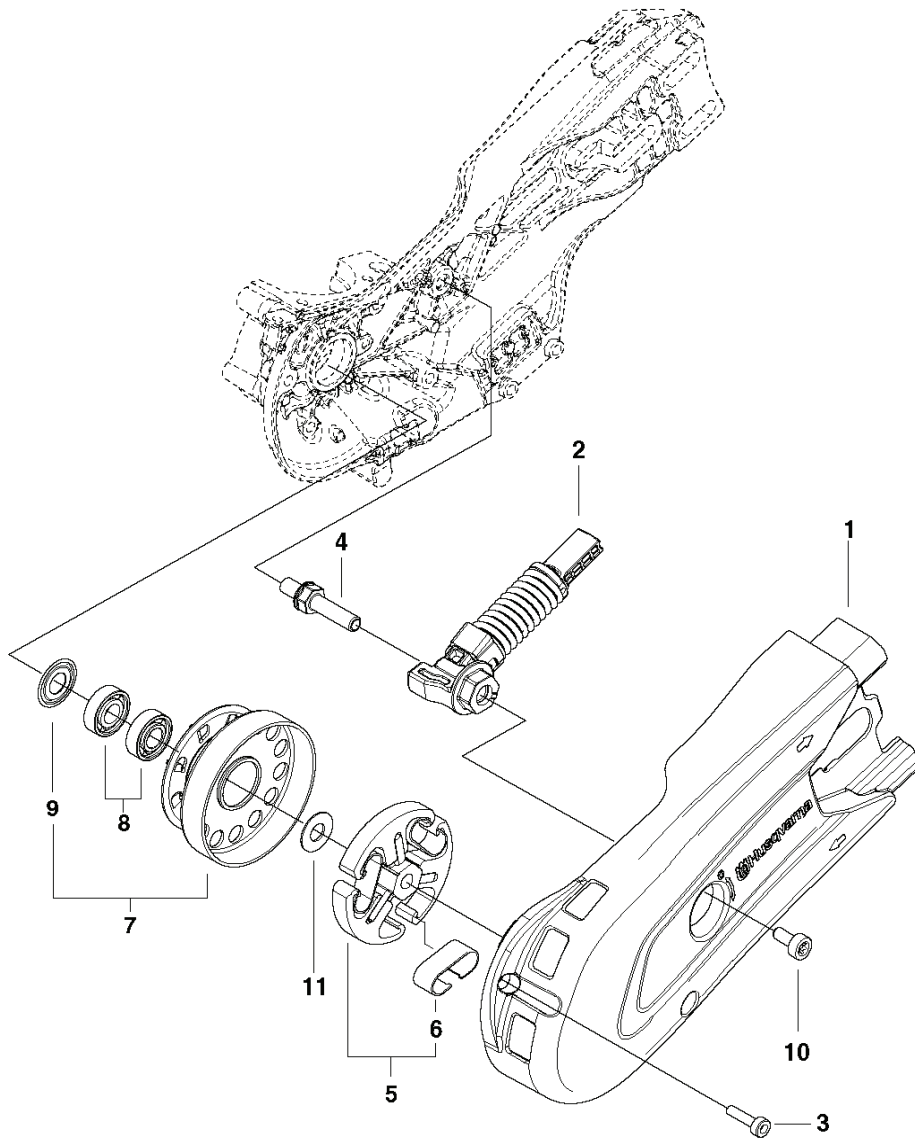

G K770
CLUTCH

POWER CUTTERS

PXM_REF	PXM_PARTNO	DESCRIPTION	PXM_REMARK	QTY.
1	586099201	BELT GUARD		1
2	583842201	BELT TENSIONER ASSY		1
3	501981020	SCREW ITXSCM		2
4	583851601	PIVOT PIN		1
5	503744406	CLUTCH ASSY		1
6	503744301	CLUTCH SPRING		3
7	590805901	DRIVING PULLEY		1
8	525831801	BALL BEARING		2
9	506316901	DUST COVER		1
10	501981001	SCREW ITXSCM		1
11	503230070	WASHER		1