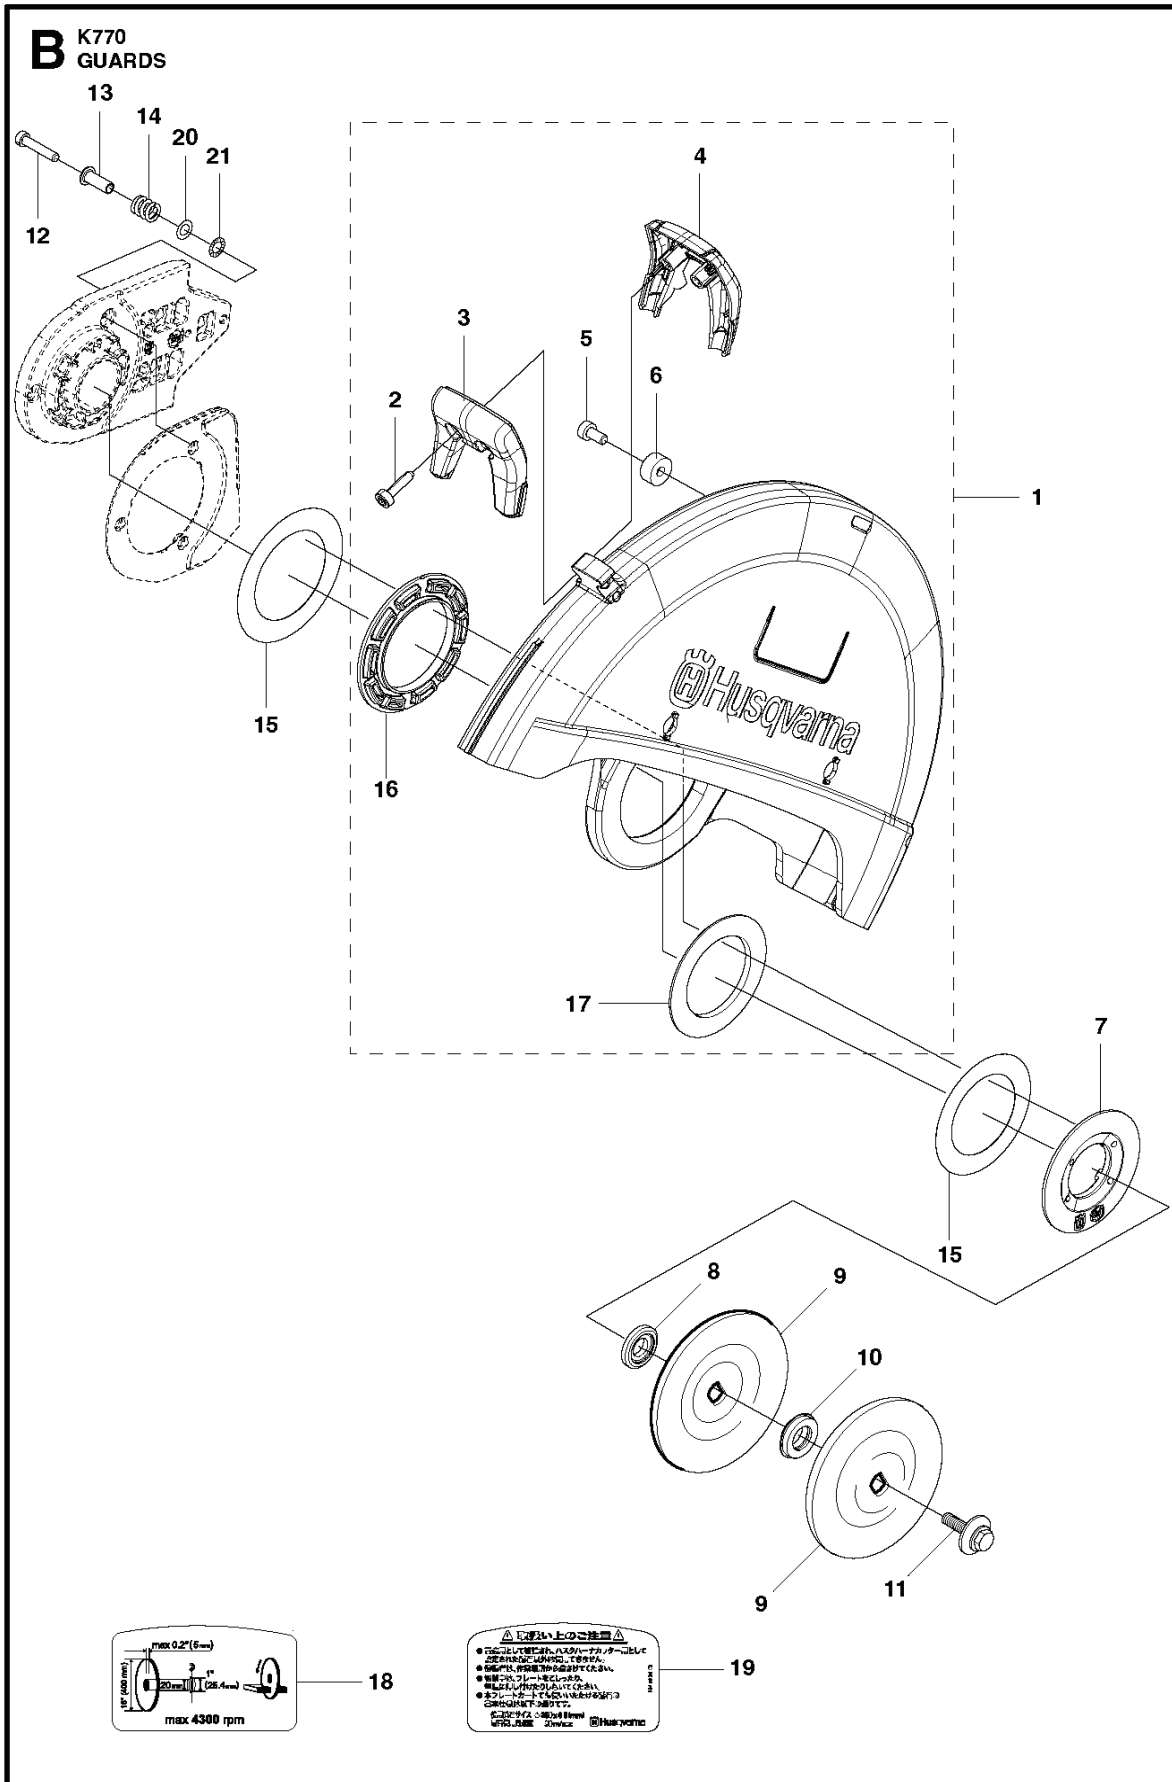

SPARE PARTS CATALOGUE
POWER CUTTERS: HUSQVARNA K 770

Spare Parts List

SPARE PARTS LIST

POWER CUTTERS

HUSQVARNA K 770

L K770
GASKET KIT

POWER CUTTERS

PXM_REF	PXM_PARTNO	DESCRIPTION	PXM_REMARK	QTY.
1	506382601	TOOL		1
2	581357402	GASKET KIT	Incl. 3-8, 11-12	1
3	588932501	GASKET		1
4	506377003	GASKET		1
5	544219302	INSERT		1
6	503260204	SEALING RING	Blue	2
7	581285301	GASKET		1
8	506376804	GASKET		1
9	502233301	KIT	Incl. 10 Pins	1
10	502287003	KIT		1
11	506376701	CYLINDER		1
12	506377002	GASKET		1

POWER CUTTERS

PXM_REF	PXM_PARTNO	DESCRIPTION	PXM_REMARK	QTY.	
1	581351904	WHEEL GUARD	14"	1	2, 3, 4, 5, 6, 16, 17
1	581351903	WHEEL GUARD	12"	1	2, 3, 4, 5, 6, 16, 17
2	504909414	SCREW ITXSCT		2	
3	578190901	HANDLE HALF		1	
4	578760901	HANDLE HALF		1	
5	504909410	SCREW ITXSCT		1	
6	581620301	STOP		1	
7	584437701	DISC		1	
8	584438301	SUPPORT FLANGE		1	
9	583874402	FLANGE	Diam 105mm	2	
9	506070902	FLANGE WASHER	Diam 119mm, Japan 12"/14"	2	
10	578398201	BUSHING	Diam 20/25, 4mm	1	
10	581605403	BUSHING	Diam 30, 5 mm	1	
10	506379620	KIT	Diam 20 mm	1	
10	506379622	KIT	Diam 22, 2 mm	1	
11	590503801	SCREW		1	
12	544218430	SCREW ITXSCT		4	
13	584438201	SLEEVE	12", Shiny	4	
13	584438202	SLEEVE	14", Black	4	
14	584438101	SPRING		4	
15	584437801	SHIM		2	
17	584438001	LINING		1	
16	584437901	LINING		1	
18	581117705	DECAL	12"	1	
18	581117706	DECAL	14"	1	
19	584992601	DECAL	12"	1	
19	584992602	DECAL	14"	1	
20	582233101	WASHER		4	
21	582233201	WASHER		4	