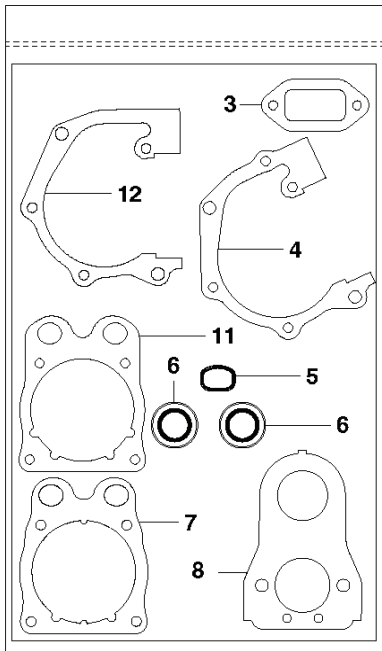

SPARE PARTS CATALOGUE
POWER CUTTERS: HUSQVARNA K 770

Spare Parts List

SPARE PARTS LIST

POWER CUTTERS

HUSQVARNA K 770

L K770
GASKET KIT

POWER CUTTERS

PXM_REF	PXM_PARTNO	DESCRIPTION	PXM_REMARK	QTY.
1	506382601	TOOL		1
2	581357402	GASKET KIT	Incl. 3-8, 11-12	1
3	588932501	GASKET		1
4	506377003	GASKET		1
5	544219302	INSERT		1
6	503260204	SEALING RING	Blue	2
7	581285301	GASKET		1
8	506376804	GASKET		1
9	502233301	KIT	Incl. 10 Pins	1
10	502287003	KIT		1
11	506376701	CYLINDER		1
12	506377002	GASKET		1

POWER CUTTERS

PXM_REF	PXM_PARTNO	DESCRIPTION	PXM_REMARK	QTY.	
1	581351904	WHEEL GUARD	14"	1	2, 3, 4, 5, 6, 16, 17
1	581351903	WHEEL GUARD	12"	1	2, 3, 4, 5, 6, 16, 17
2	504909414	SCREW ITXSCT		2	
3	578190901	HANDLE HALF		1	
4	578760901	HANDLE HALF		1	
5	504909410	SCREW ITXSCT		1	
6	581620301	STOP		1	
7	584437701	DISC		1	
8	584438301	SUPPORT FLANGE		1	
9	583874402	FLANGE	Diam 105mm	2	
9	506070902	FLANGE WASHER	Diam 119mm, Japan 12"/14"	2	
10	578398201	BUSHING	Diam 20/25, 4mm	1	
10	581605403	BUSHING	Diam 30, 5 mm	1	
10	506379620	KIT	Diam 20 mm	1	
10	506379622	KIT	Diam 22, 2 mm	1	
11	590503801	SCREW		1	
12	544218430	SCREW ITXSCT		4	
13	584438201	SLEEVE	12", Shiny	4	
13	584438202	SLEEVE	14", Black	4	
14	584438101	SPRING		4	
15	584437801	SHIM		2	
17	584438001	LINING		1	
16	584437901	LINING		1	
18	581117705	DECAL	12"	1	
18	581117706	DECAL	14"	1	
19	584992601	DECAL	12"	1	
19	584992602	DECAL	14"	1	
20	582233101	WASHER		4	
21	582233201	WASHER		4	