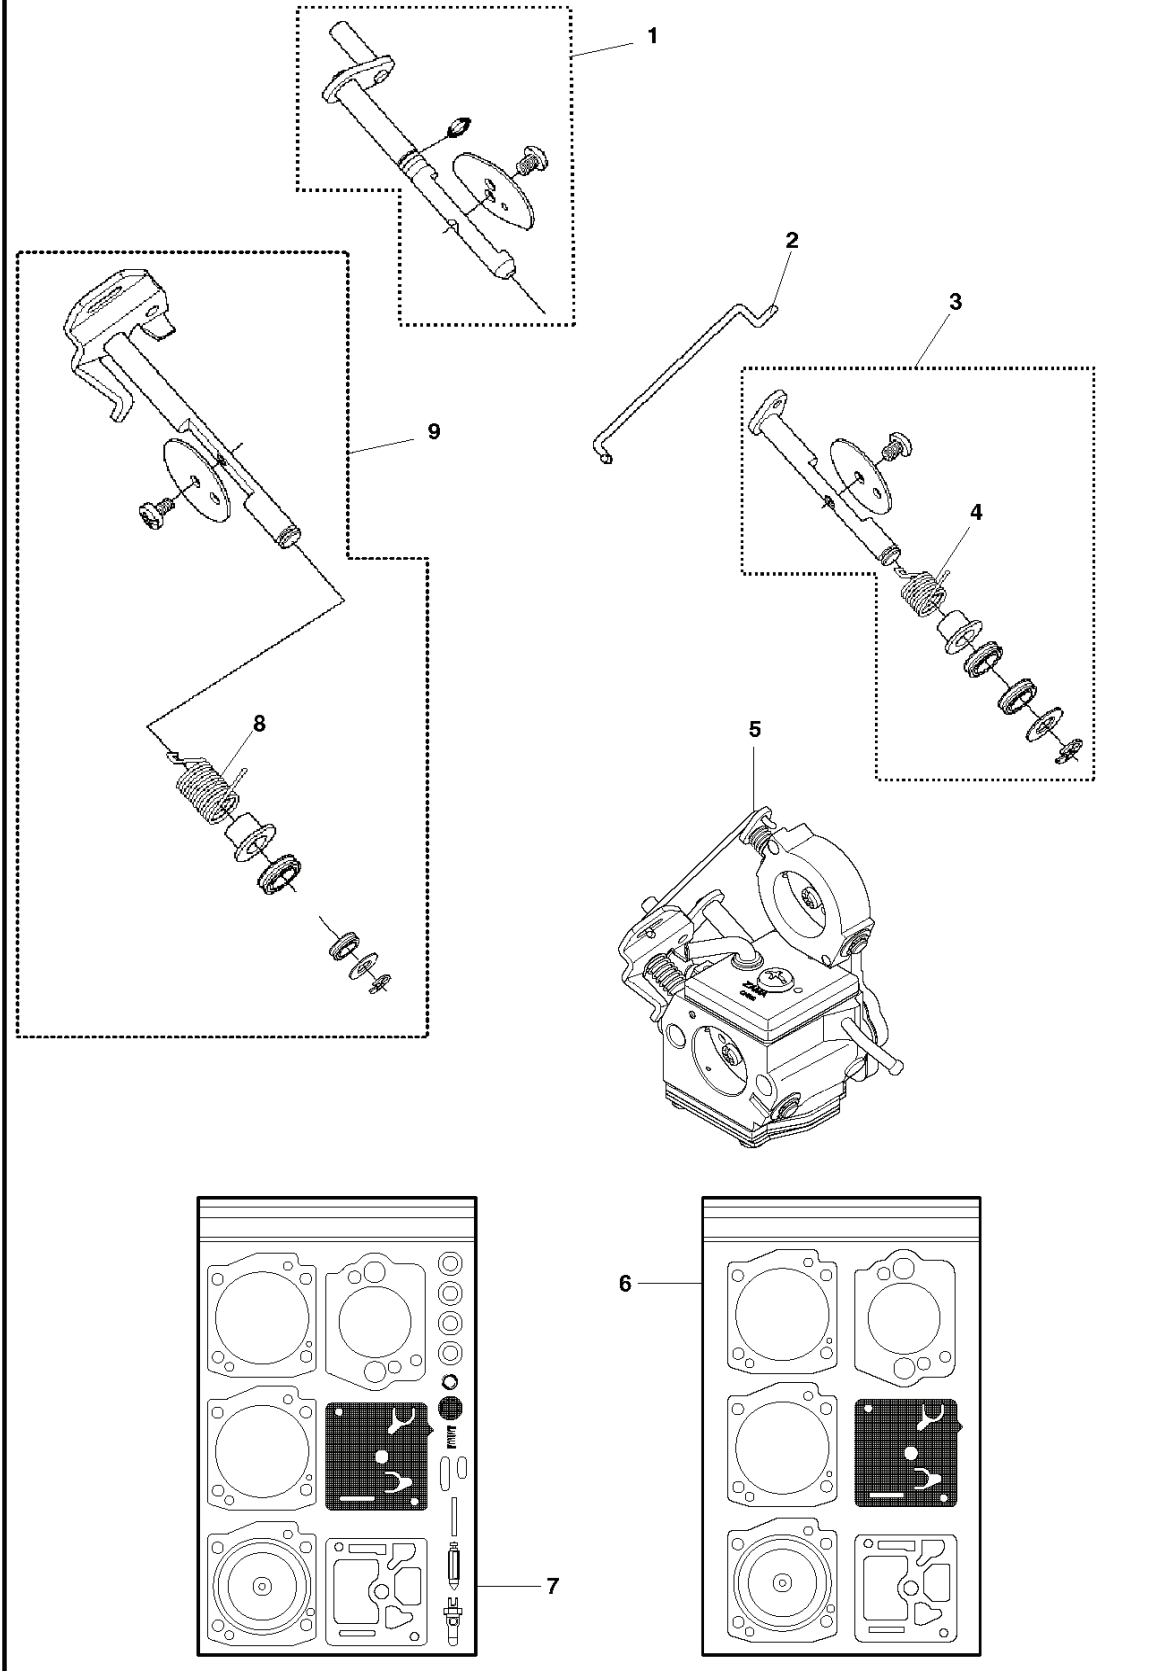

D K770
CARBURETTOR

POWER CUTTERS

PXM_REF	PXM_PARTNO	DESCRIPTION	PXM_REMARK	QTY.
1	593310001	CHOKE SHAFT		1
2	506396501	ROD		1
3	593332901	VALVE KIT		1
4	506397501	SPRING		1
5	578243401	CARBURETTOR	Zama C3-EL53	1
6	506409902	GASKET KIT		1
7	506410004	GASKET KIT		1
8	544836501	SPRING		1
9	593309901	THROTTLE SHAFT		1