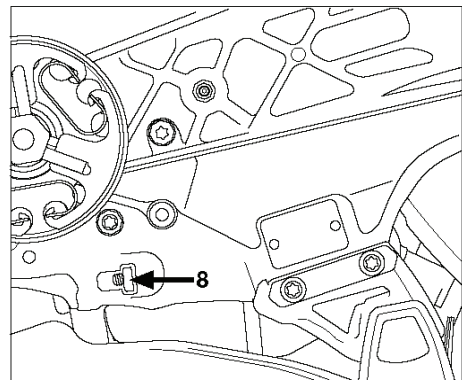

E K770
CRANKCASE

POWER CUTTERS

PXM_REF	PXM_PARTNO	DESCRIPTION	PXM_REMARK	QTY.
1	593282501	CRANKCASE KIT	Incl. 2-7, 9-11, 18	1
2	581357402	GASKET KIT	4, 7, 12-17	1
3	503215341	SCREW ITXSCM		6
4	503260204	SEALING RING		2
5	501270801	GUIDE BUSHING		2
6	738220225	BALL BEARING		2
7	506377003	GASKET	Six hole	1
8	503226504	SQUARE NUT		1
9	503215316	SCREW ITXSCM		2
10	522474801	PLATE		1
11	522475702	SPRING RETAINER		1
12	588915101	HEAT DEFLECTOR		1
13	506377002	GASKET	Five hole	1
14	506376701	CYLINDER		1
15	544219302	INSERT		1
16	581285301	GASKET		1
17	506376804	GASKET		1
18	503846101	BUFFER		1