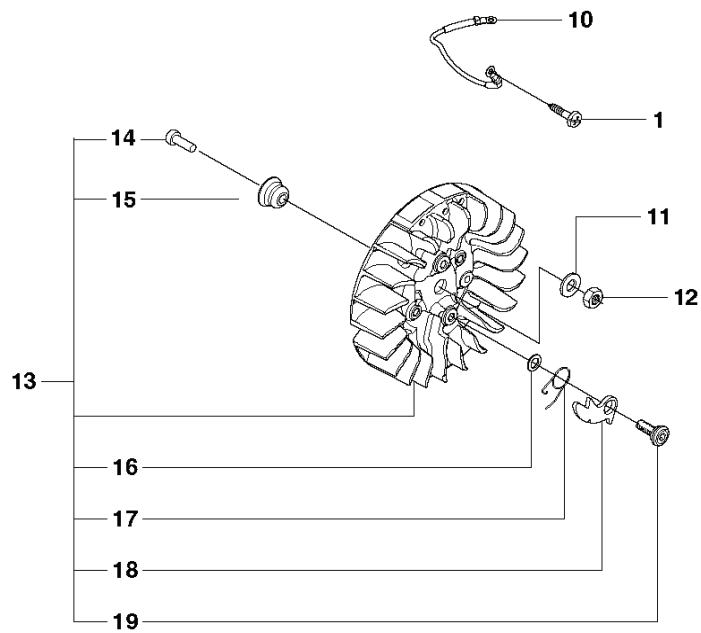

K770 Oil Guard