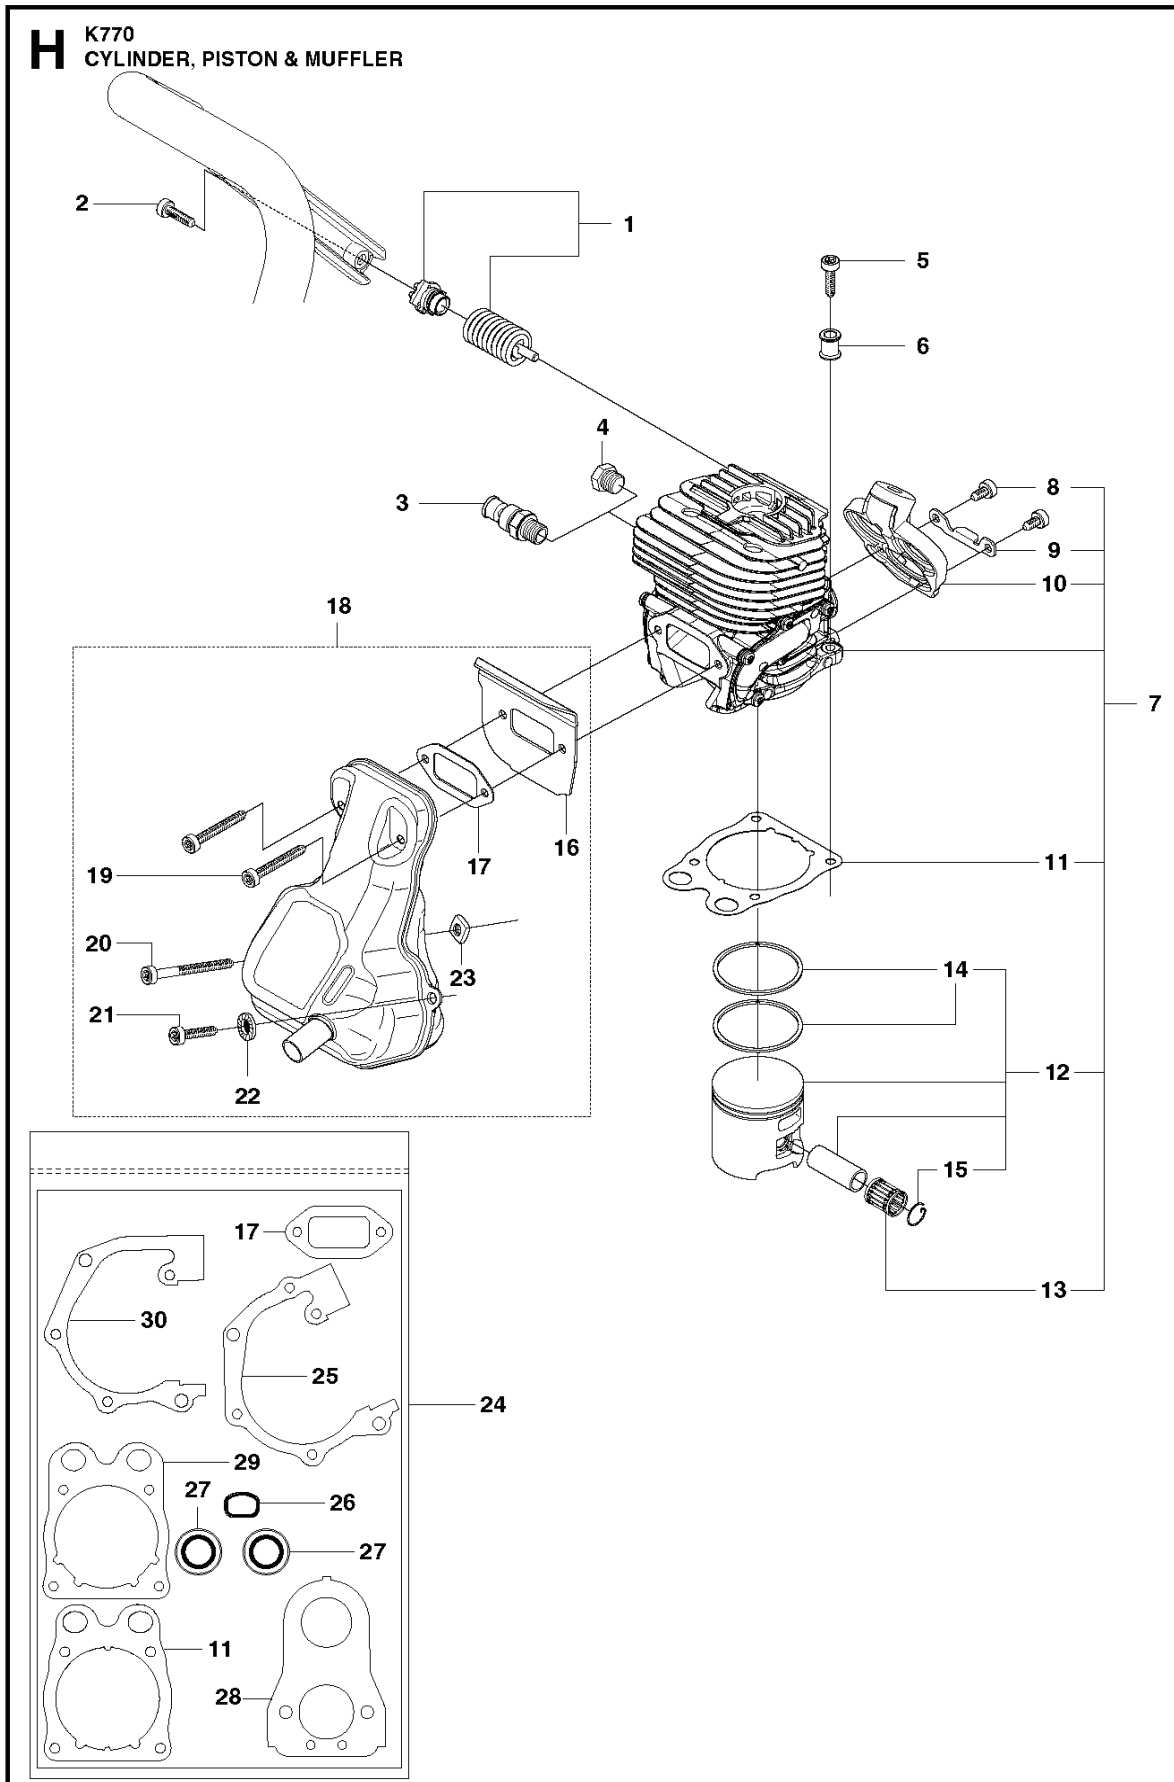

H K770
CYLINDER, PISTON & MUFFLER

POWER CUTTERS

PXM_REF	PXM_PARTNO	DESCRIPTION	PXM_REMARK	QTY.
1	579744202	ANTIVIBRATION ELEMENT		1
2	544061201	SCREW ITXSCM		1
3	503715301	DECOMPRESSION VALVE		1
4	503552201	PLUG		1
5	503215340	SCREW ITXSCM		4
6	576717602	SLEEVE		4
7	581476103	CYLINDER ASSY	Incl. 8 - 13	1
8	503215316	SCREW ITXSCM		2
9	506368801	BRACKET		1
10	574231801	PLATE		1
11	581285301	GASKET		1
12	506372403	PISTON ASSY	Incl. 14 - 15	1
13	503255601	NEEDLE BEARING		1
14	522990101	PISTON RING		2
15	737431200	SNAP RING		2
16	588915101	HEAT DEFLECTOR		1
17	588932501	GASKET		1
18	592778301	MUFFLER KIT	Incl. 16 -17, 19 - 23	1
19	503215340	SCREW ITXSCM		2
20	503215356	SCREW ITXSCM		1
21	503215325	SCREW ITXSCM		1
22	503230402	WASHER		1
23	503226504	SQUARE NUT		1
24	581357402	GASKET KIT	Incl. 11, 17, 25 - 30	1
25	506377003	GASKET		1
26	544219302	INSERT		1
27	503260204	SEALING RING	Blue	2
28	506376804	GASKET		1
29	506376701	CYLINDER		1
30	506377002	GASKET		1