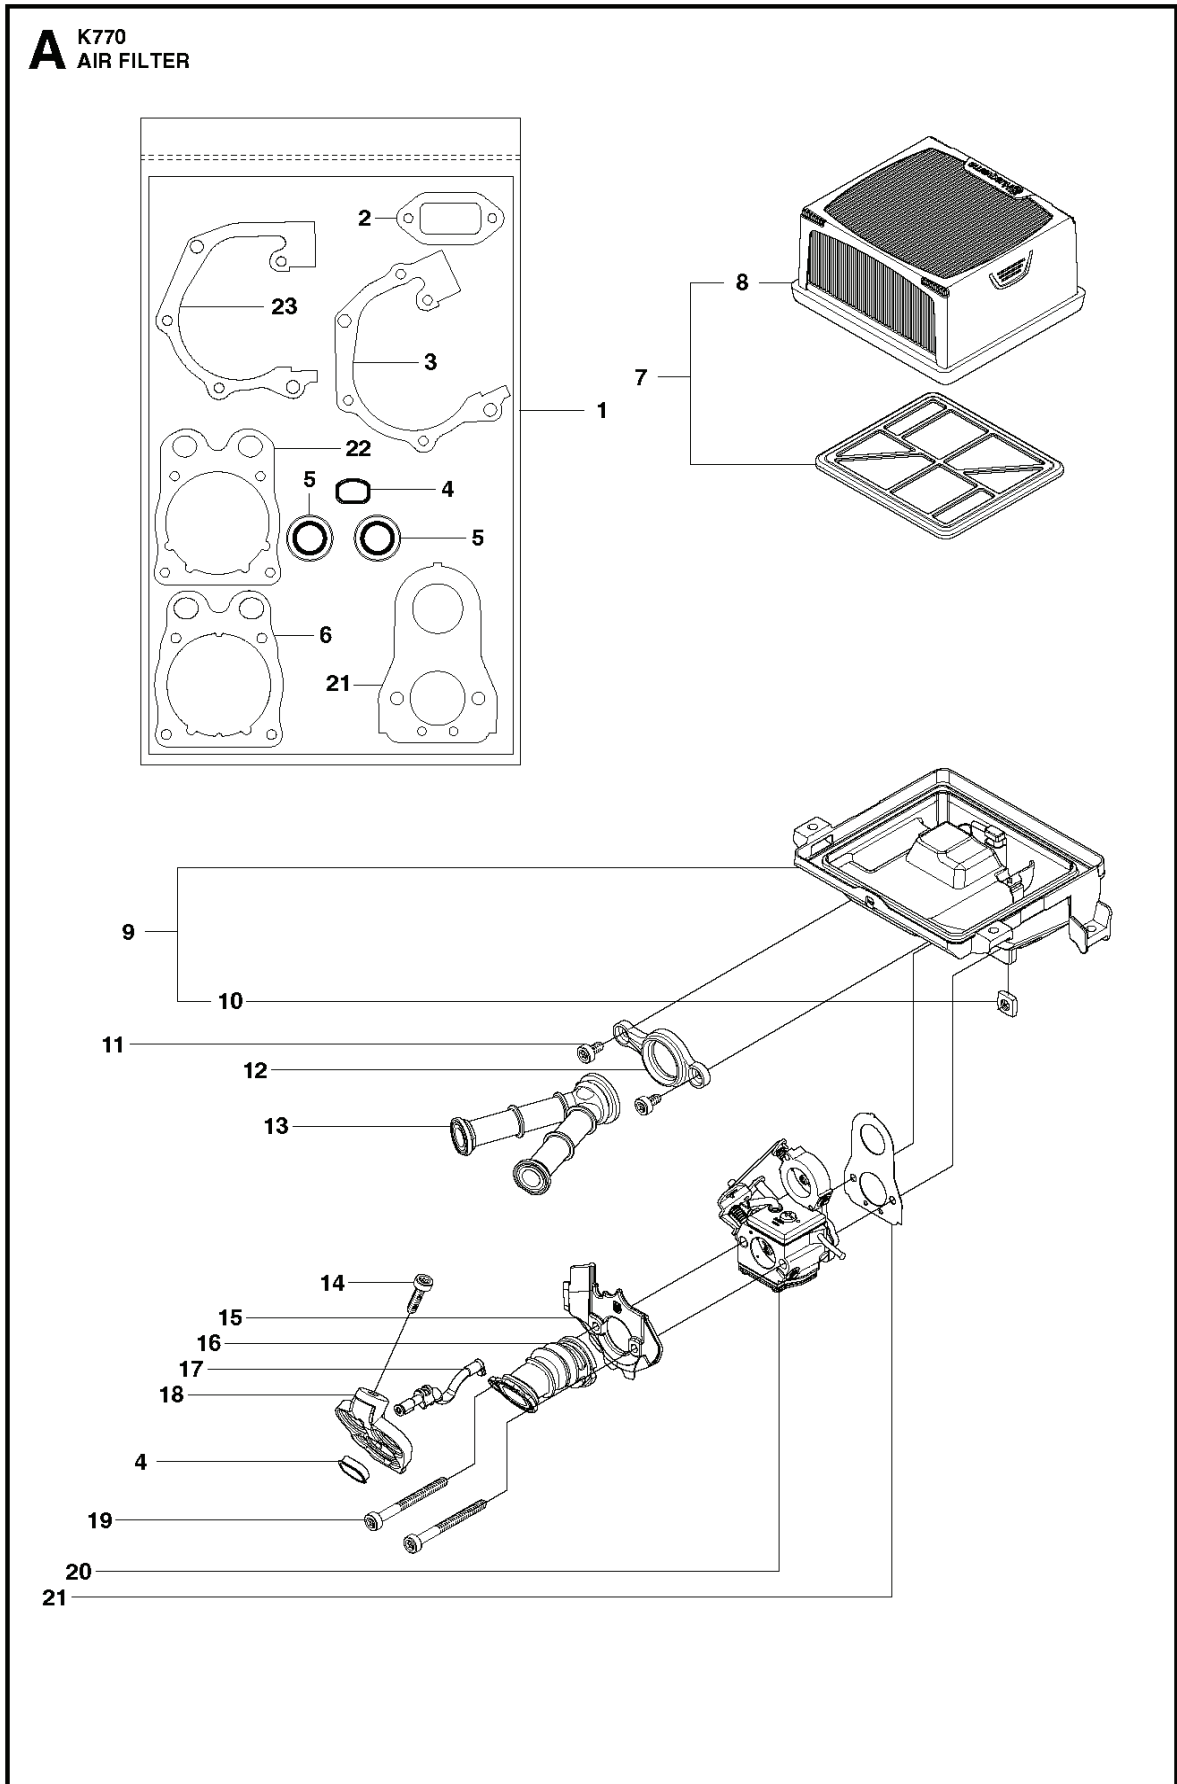

A K770
AIR FILTER

POWER CUTTERS

PXM_REF	PXM_PARTNO	DESCRIPTION	PXM_REMARK	QTY.
1	581357402	GASKET KIT	incl. 2 - 6, 21 - 23	1
2	588932501	GASKET		1
3	506377003	GASKET		1
4	544219302	INSERT		1
5	503260204	SEALING RING	Blue	2
6	581285301	GASKET		1
7	574362302	AIR FILTER ASSY	Incl. 8	1
8	525470602	AIR FILTER ASSY		1
9	575354001	CARBURETTOR BRACKET	Incl. 10	1
10	503226504	SQUARE NUT		4
11	503215310	SCREW ITXSCM		2
12	506370601	FLANGE INLET PIPE		1
13	525733201	INLET PIPE		1
14	503215320	SCREW ITXSCM		1
15	576890101	HEAT SHIELD		1
16	525733101	INLET PIPE		1
17	586227701	IMPULSE HOSE		1
18	574231802	PLATE		1
19	503215356	SCREW ITXSCM		2
20	578243401	CARBURETTOR	Zama C3-EL53	1
21	506376701	CYLINDER		1
22	506376701	CYLINDER		1
23	506377002	GASKET		1