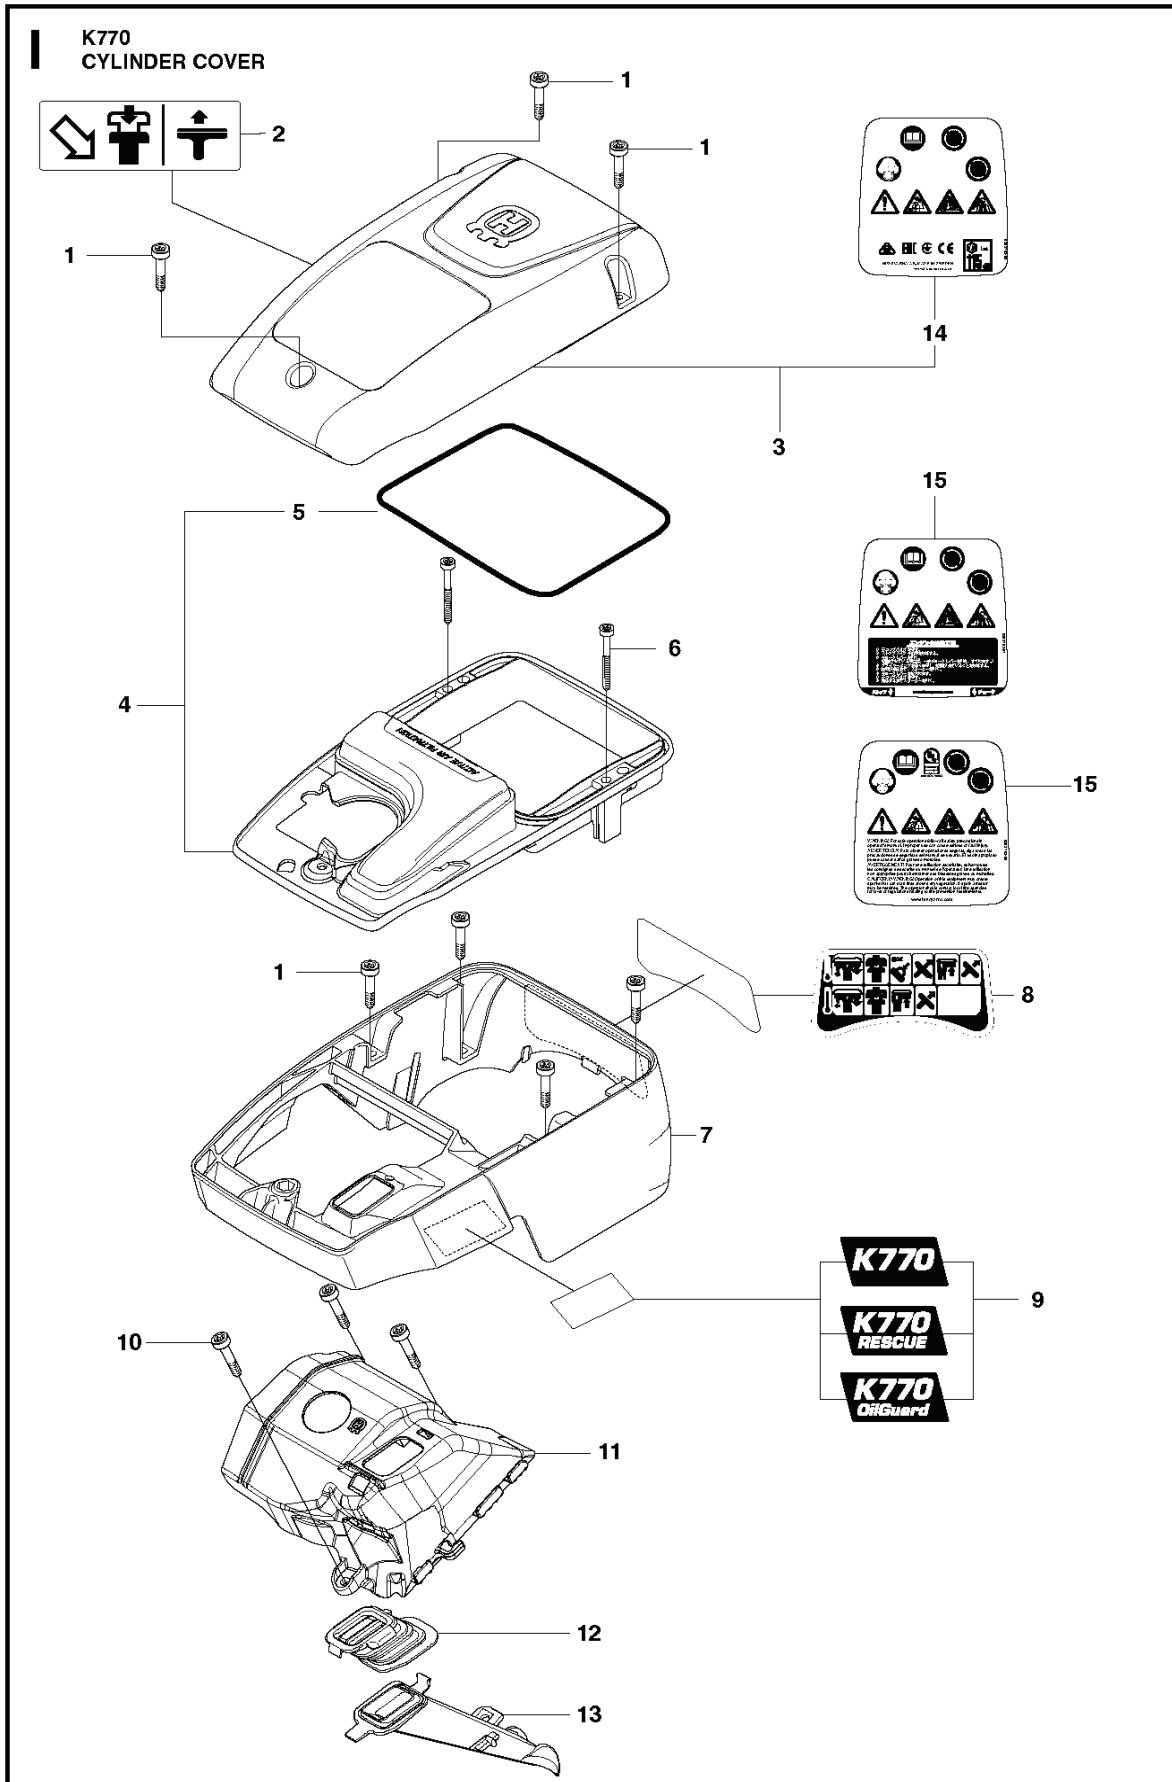

POWER CUTTERS

PXM_REF	PXM_PARTNO	DESCRIPTION	PXM_REMARK	QTY.
1	503215321	SCREW ITXSCM		7
2	525763502	DECAL		1
3	583965208	FILTER COVER ASSY	incl. 14	1
4	574362103	FILTER HOLDER ASSY	Incl. 5	1
4	574362104	FILTER HOLDER ASSY	Incl. 5. OIL GUARD	1
5	575355001	SEALING STRIP		1
6	503215349	SCREW ITXSCM		2
7	506367003	CYLINDER COVER		1
8	579240301	DECAL		1
9	574231605	DECAL		1
9	574231607	DECAL	Rescue	1
9	574231606	DECAL	Oil Guard	1
10	501981020	SCREW ITXSCM		3
11	574459401	COVER		1
12	506370401	BELLOWS		1
13	525584301	AIR NOZZLE		1
14	586379306	DECAL	Generic	1
15	586379305	DECAL		1
15	586379307	DECAL	Japan Only	1