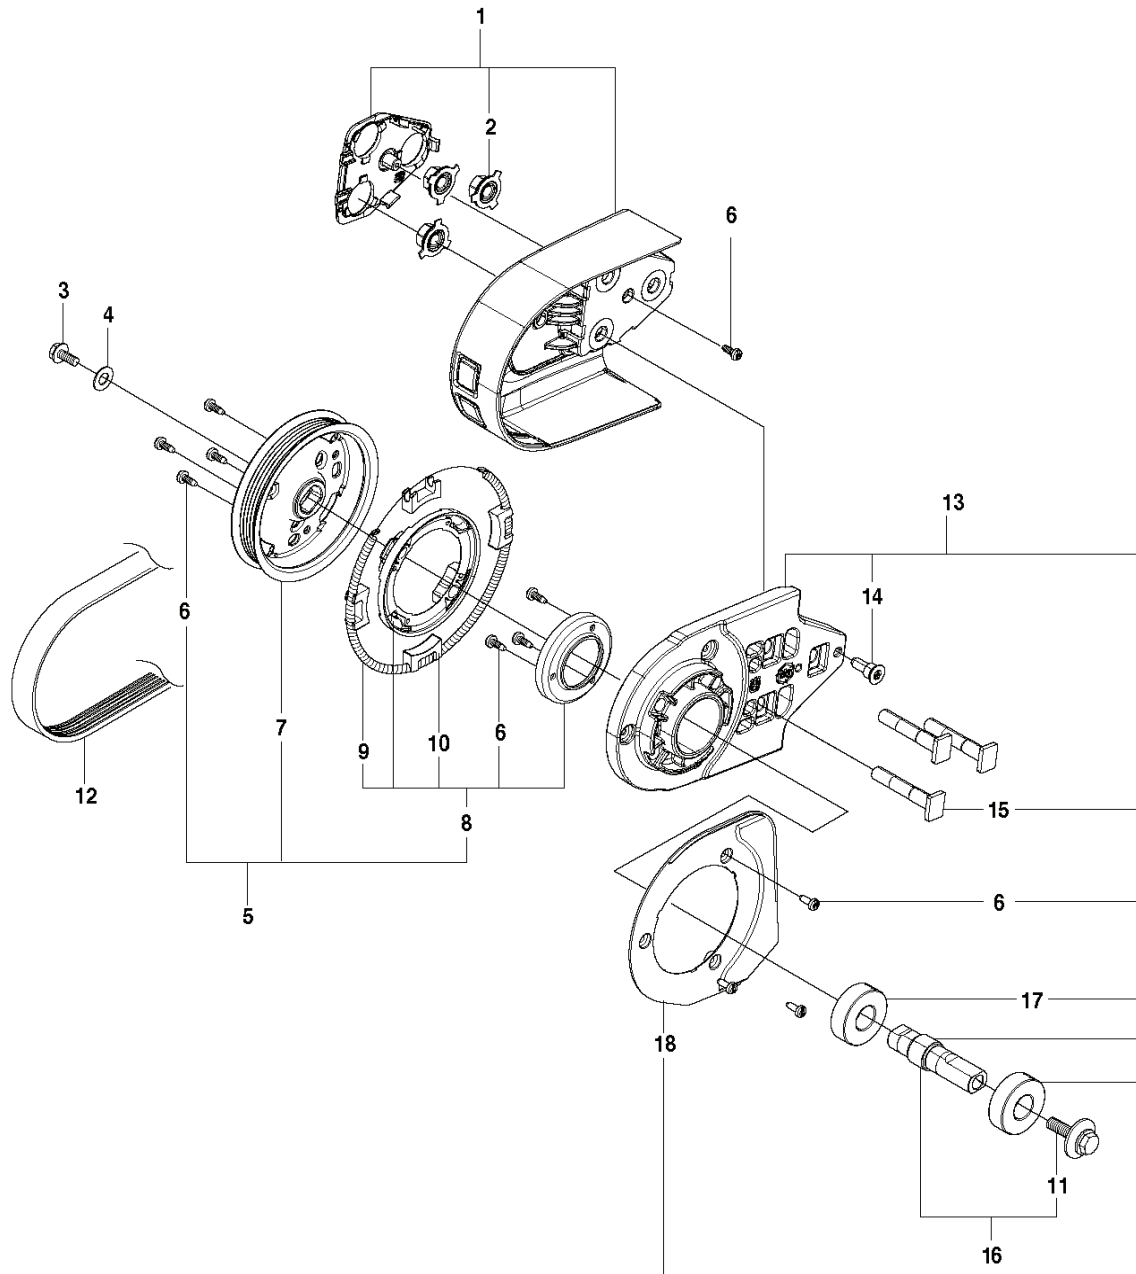

C K770
BELT GUARD & PULLEY

POWER CUTTERS

PXM_REF	PXM_PARTNO	DESCRIPTION	PXM_REMARK	QTY.
1	501057103	BELT GUARD		1 2
2	586743701	NUT WASHER		3 1
3	503200045	SCREW EHI-HFM		1
4	503230116	WASHER		1
5	588470403	PULLEY ASSY		1 6.7. 8
6	525887402	SCREW CITXPANT		11
7	590895801	PULLEY		1
8	505445405	CASSETTE		1
9	544441001	DRAW SPRING		1
10	544440402	BRAKE SHOE		4
11	590503801	SCREW		1
12	544908406	BELT		1
13	588992001	BEARING HOUSING ASSY		1 6. 11. 13. 14. 15. 16. 17. 18
14	584994301	SCREW		1
15	503875402	BAR BOLT		3
16	588992403	SHAFT		1
17	583953301	BALL BEARING		2
18	586801002	SLIP RING HOLDER		1