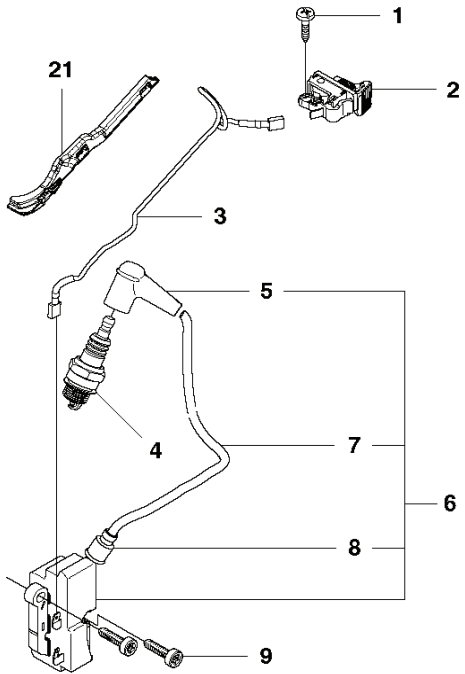

M K770
IGNITION SYSTEM