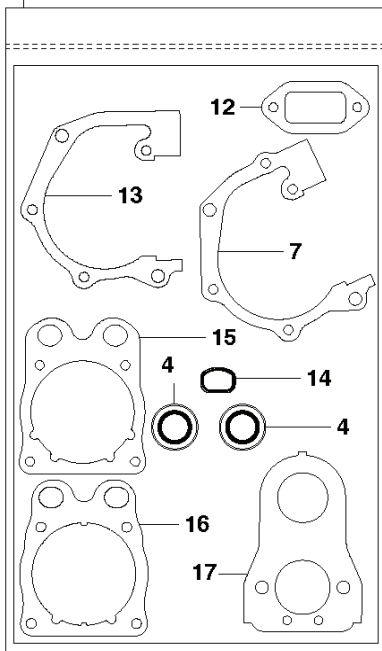

E K770
CRANKCASE

POWER CUTTERS

PXM_REF	PXM_PARTNO	DESCRIPTION	PXM_REMARK	QTY.
1	593282501	CRANKCASE KIT	Incl. 2-7, 9-11, 18	1
2	581357402	GASKET KIT	4, 7, 12-17	1
3	503215341	SCREW ITXSCM		6
4	503260204	SEALING RING		2
5	501270801	GUIDE BUSHING		2
6	738220225	BALL BEARING		2
7	506377003	GASKET	Six hole	1
8	503226504	SQUARE NUT		1
9	503215316	SCREW ITXSCM		2
10	522474801	PLATE		1
11	522475702	SPRING RETAINER		1
12	588915101	HEAT DEFLECTOR		1
13	506377002	GASKET	Five hole	1
14	506376701	CYLINDER		1
15	544219302	INSERT		1
16	581285301	GASKET		1
17	506376804	GASKET		1
18	503846101	BUFFER		1