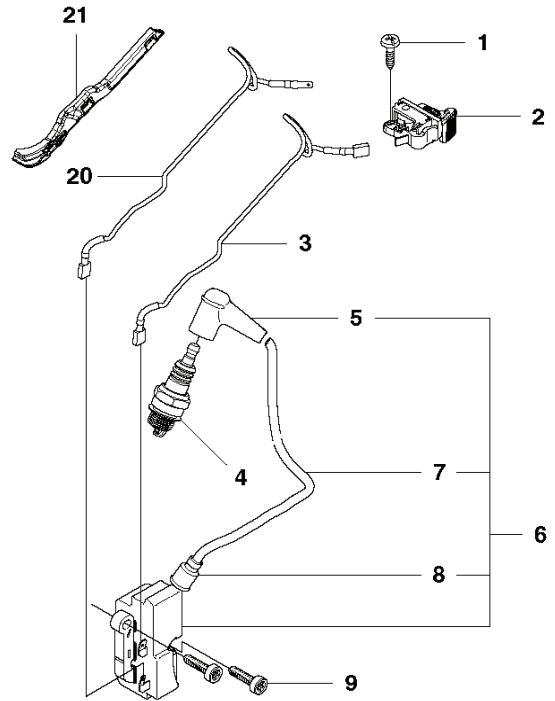

K770 Oil Guard