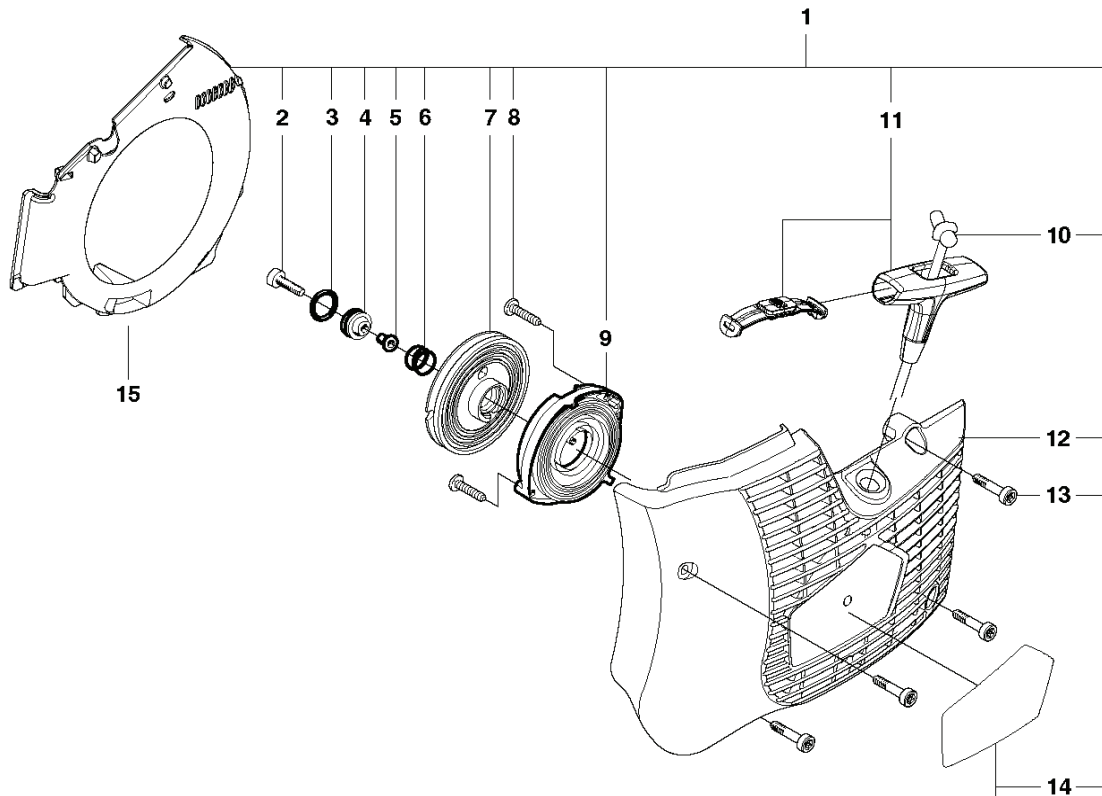

N K770
STARTER

POWER CUTTERS

PXM_REF	PXM_PARTNO	DESCRIPTION	PXM_REMARK	QTY.
1	574362005	STARTER	Incl. 2 - 15	1
2	510269222	SCREW ITXSCT		1
3	740431300	O-RING		1
4	510000801	SEALING		1
5	506263101	SPACING SLEEVE		1
6	506253001	COMPRESSION SPRING		1
7	506258103	STARTER PULLEY		1
8	525887402	SCREW CITXPANT		2
9	506258901	RECOIL SPRING		1
10	506335615	CORD		1
10	506335650	STARTER CORD	50 m	1
11	584257902	STARTER HANDLE ASSY		1
12	525446001	STARTER COVER		1
13	501981020	SCREW ITXSCM		4
14	525571101	DECAL		1
15	501859401	COOLING AIR CONDUCTOR		1