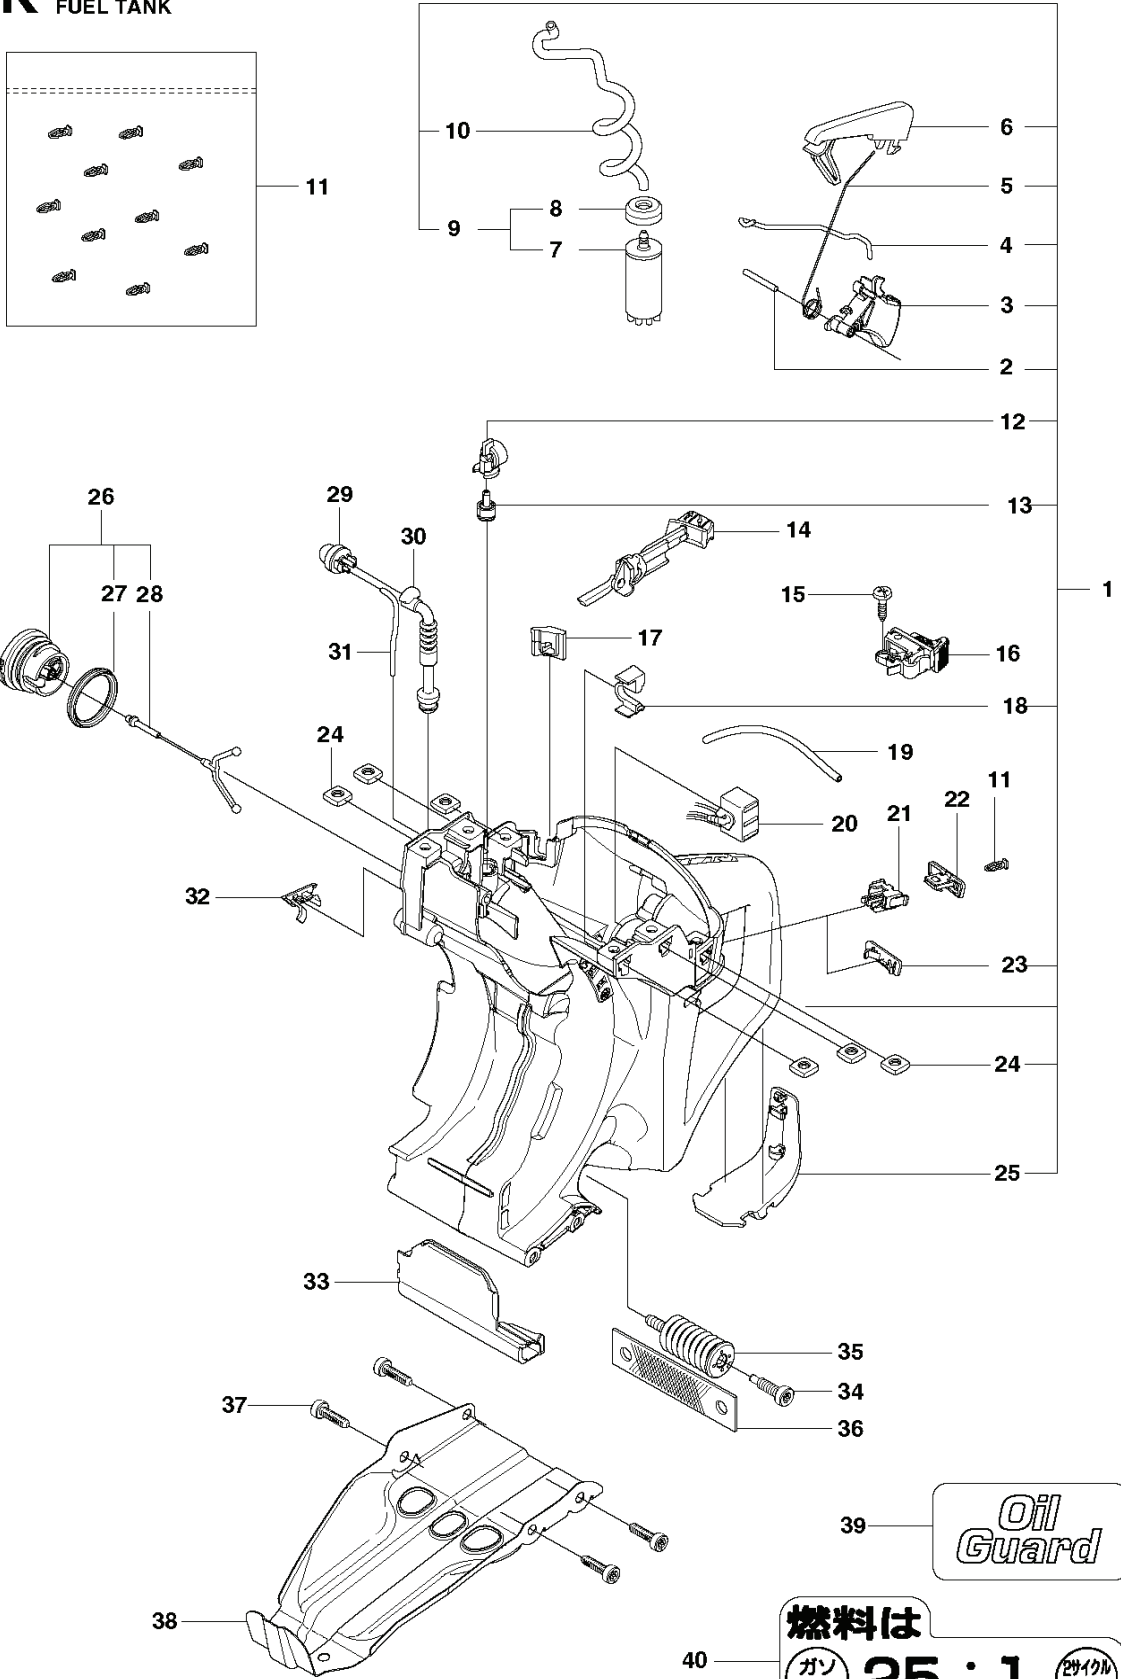

K K770
FUEL TANK

Oil Guard

燃料は
ガソリン **25 : 1** 2サイクル専用オイル

40

POWER CUTTERS

PXM_REF	PXM_PARTNO	DESCRIPTION	PXM_REMARK	QTY.
1	593281801	FUEL TANK ASSY	Incl. 2 - 10, 12-13, 18, 23-25	1
2	720124020	PARALLEL PIN		2
3	588086201	THROTTLE CONTROL		1
4	579379201	THROTTLE ROD		1
5	587746001	SPRING		1
6	588137701	THROTTLE LOCKOUT		1
7	506264101	FUEL FILTER		1
8	506271101	HOSE CLAMP		1
9	506264111	FUEL FILTER	Incl. 7 - 8	1
10	581756203	FUEL HOSE		1
10	581756202	FUEL HOSE	Oil Guard	1
11	502233301	KIT	Oil Guard. Incl. 10 pins	1
12	577313501	TANK VENT ASSY		1
13	501152901	TANK VENT ASSY		1
14	544229002	CHOKE CONTROL		1
15	525887402	SCREW CITXPANT		1
16	506318604	STOP SWITCH		1
17	506378001	GROMMET		1
18	544393201	HOSE CLIP		1
19	581756117	FUEL HOSE		1
20	544384101	ELECTRONIC BOX		1
21	501018801	HOUSING		1
22	501019401	SWITCH		1
23	501371301	LID		1
24	581774801	NUT		6
25	588198201	GROUND SUPPORT		1
26	522620003	TANK CAP ASSY		1
27	589241101	GASKET		1
28	503578901	HOLDER		1
29	540054901	PURGE		1
30	505195201	FUEL HOSE		1
31	537042414	FUEL HOSE		1
32	506394602	HUB CAP		1
33	506381501	HEAT SHIELD		1
34	544061201	SCREW ITXSCM		1
35	537210309	ANTIVIBRATION ELEMENT		1
36	544238201	BAND		1
37	503215420	SCREW ITXSCT		4
38	506371902	BASEPLATE		1
39	581095402	DECAL	Oil Guard	1
40	506313001	LABEL	Japan Only	1