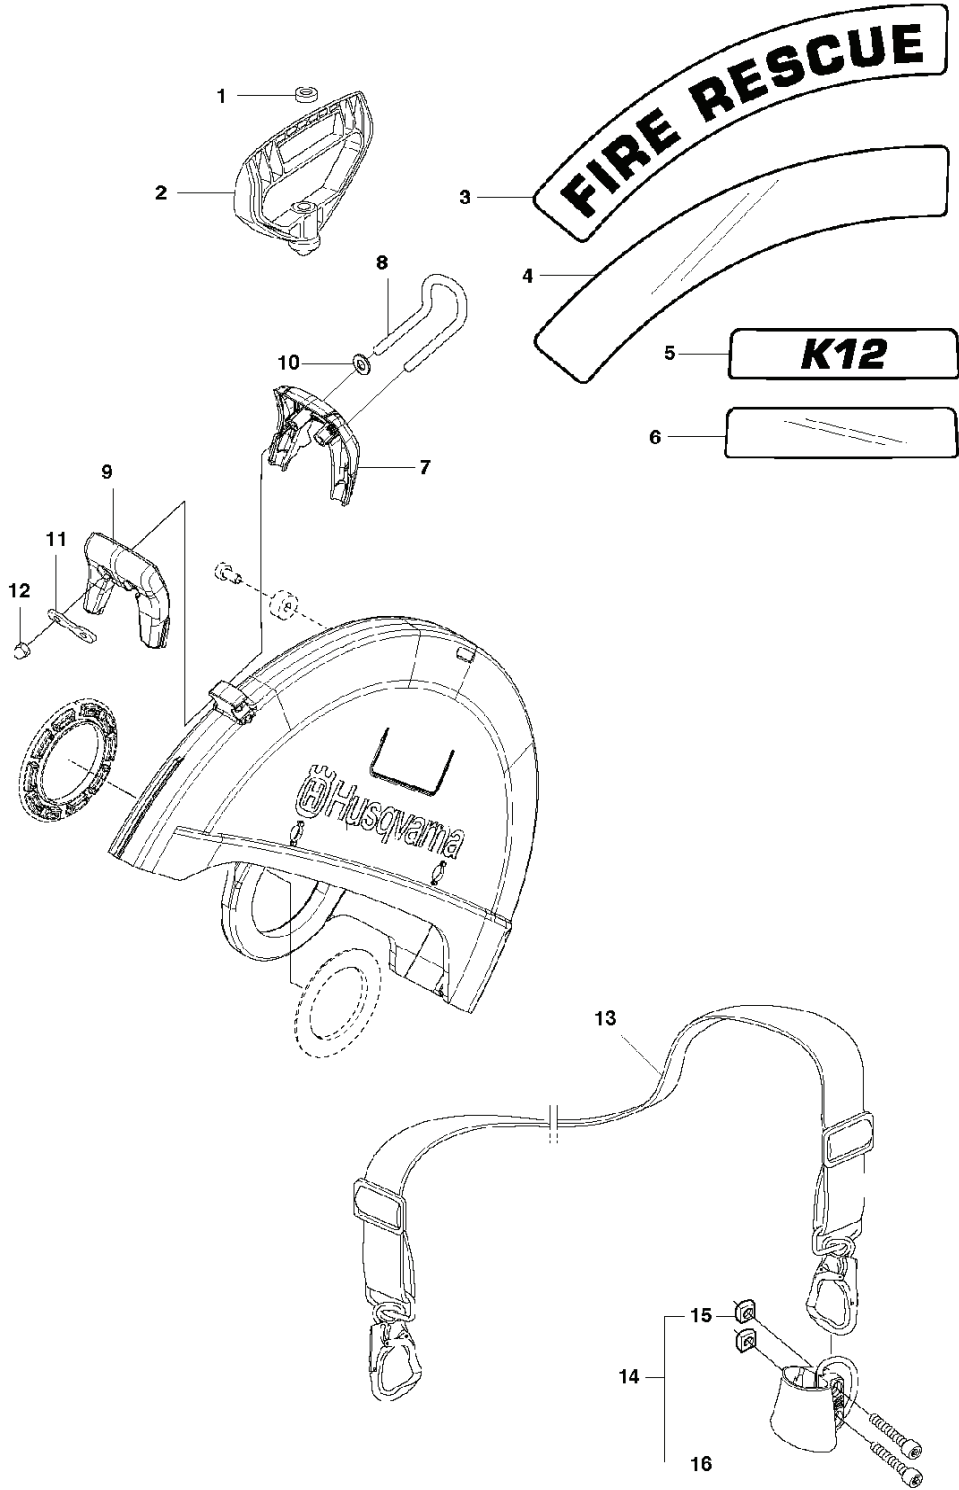

Q K770
RESCUE

POWER CUTTERS

PXM_REF	PXM_PARTNO	DESCRIPTION	PXM_REMARK	QTY.
1	503142902	WASHER		1
2	506297502	STARTER HANDLE		1
3	593223201	DECAL		2
4	593223401	DECAL		1
5	588987602	DECAL		1
6	588987601	DECAL		1
7	578760902	HANDLE HALF		1
8	588754601	ROD		1
9	578190901	HANDLE HALF		1
10	576294001	WASHER		1
11	588754701	HANDLE BRACKET		1
12	588908101	NUT CAP		2
13	586456001	SHOULDER STRAP		1
14	588731401	BRACKET		1
15	503226504	SQUARE NUT		2
16	503215316	SCREW ITXSCM		2