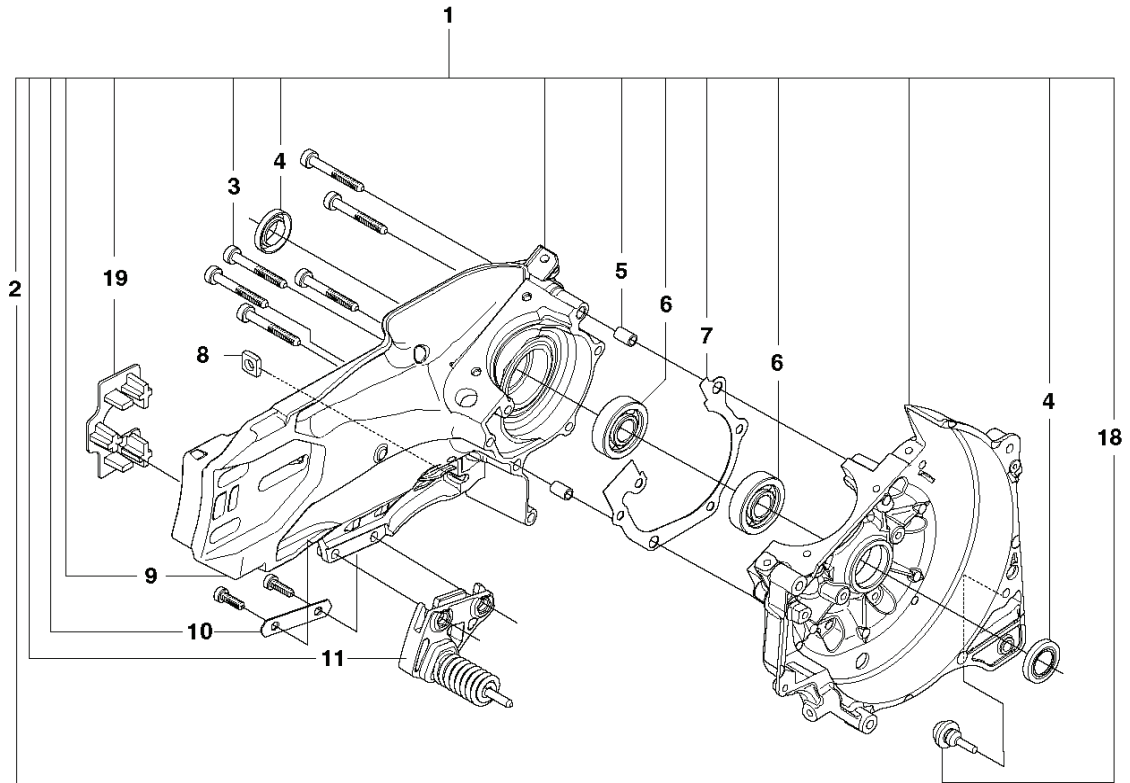

E K770
CRANKCASE

POWER CUTTERS

PXM_REF	PXM_PARTNO	DESCRIPTION	PXM_REMARK	QTY.
1	593282501	CRANKCASE KIT	Incl. 2-7, 9-11, 18	1
2	581357402	GASKET KIT	4, 7, 12-17	1
3	503215341	SCREW ITXSCM		6
4	503260204	SEALING RING		2
5	501270801	GUIDE BUSHING		2
6	738220225	BALL BEARING		2
7	506377003	GASKET	Six hole	1
8	503226504	SQUARE NUT		1
9	503215316	SCREW ITXSCM		2
10	522474801	PLATE		1
11	522475702	SPRING RETAINER		1
12	588915101	HEAT DEFLECTOR		1
13	506377002	GASKET	Five hole	1
14	506376701	CYLINDER		1
15	544219302	INSERT		1
16	581285301	GASKET		1
17	506376804	GASKET		1
18	503846101	BUFFER		1