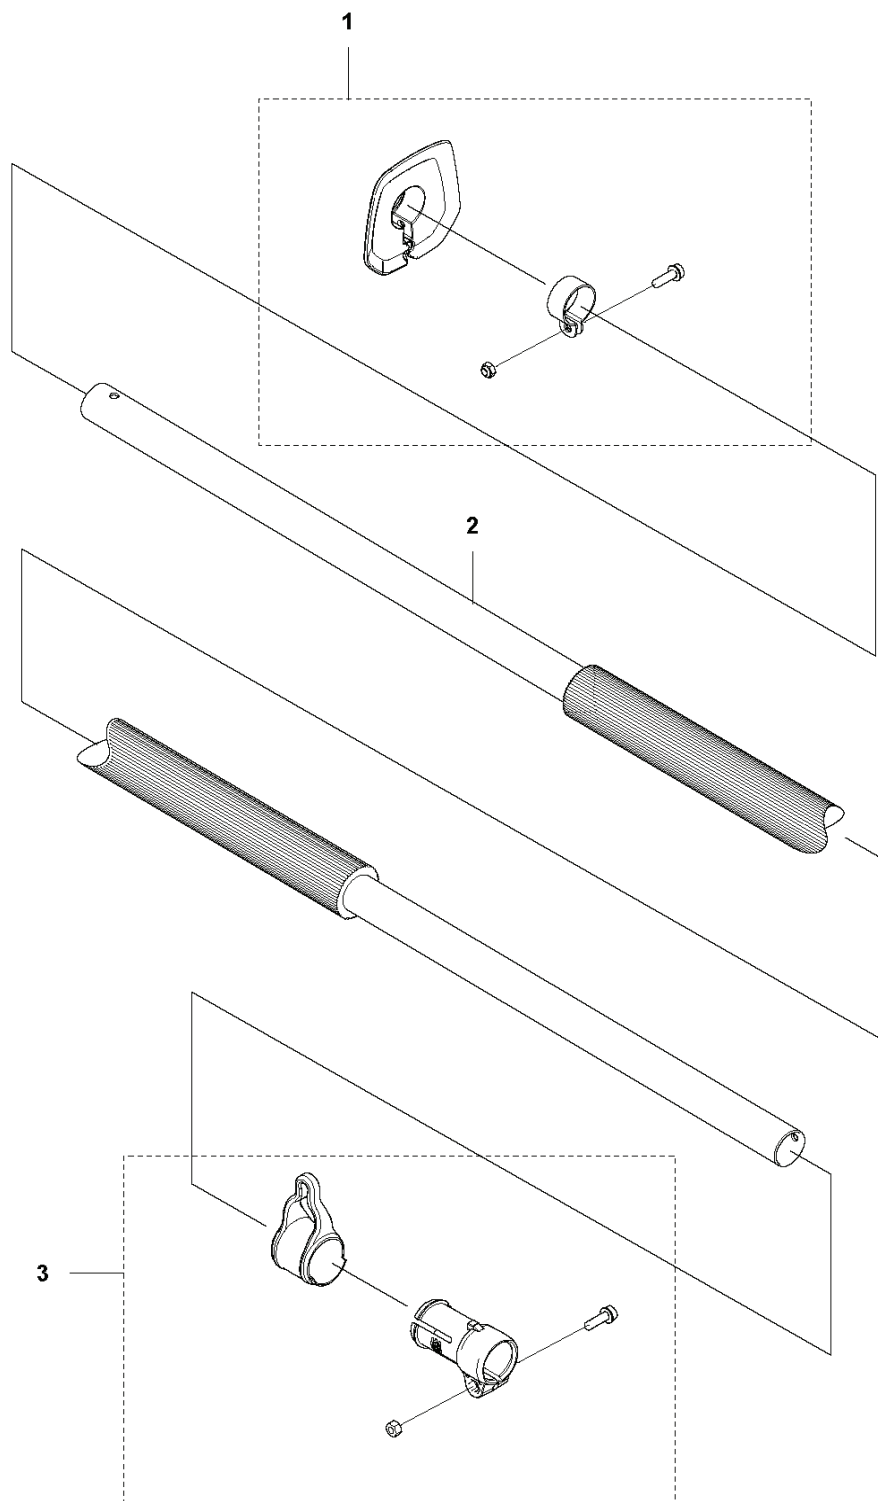

B2 520iHE3
GEAR

UP TO S/N 20200300001

HEDGE TRIMMERS/POLE HEDGE TRIMMERS

PXM_REF	PXM_PARTNO	DESCRIPTION	PXM_REMARK	QTY.
1	503217572	SCREW IHSCFT		5
2	588224802	MOTOR COVER		1
3	588224901	MOTOR COVER		1
4	TBA	TBD	Ended. SEE SB-B1201009A-07 & Rebuild-/Spare part-Kit 599 20 97-01 Slide B3	1
5	582341402	AIR CONDUCTOR		1
6	TBA	TBD	Ended. SEE SB-B1201009A-07 & Rebuild-/Spare part-Kit 599 20 97-01 Slide B3	1
7	588223802	GEAR ASSY		1 41
8	577829302	CONNECTING ROD ASSY		1 41
9	578002701	HEAVY DUTY DOWEL PIN		2 41
10	501707101	ECCENTRIC DISC		1 41
11	577829302	CONNECTING ROD ASSY		1
12	522714601	DISC		1 41
14	578054901	LOCKWASHER		1 41
15	588570006	COVER ASSY		1
16	735583000	WASHER		1
17	588217901	BEARING CAP		1
18	503216872	SCREW IHSCFT		10
19	588215901	LOCKING PIN		1
20	588215001	HANDLE GRIP		1
21	503216872	SCREW IHSCFT		5
22	588215401	LID		1
23	503200325	SCREW IHSCFM		1
24	588218701	COMPRESSION SPRING		1
25	588474901	BRAKE BAND ASSY		1
26	588217501	SLIDE RING		1
27	582537101	COMPRESSION SPRING		1
28	503216872	SCREW IHSCFT		1
29	588215501	HOUSING		1
30	588216302	RING		1
31	588217501	SLIDE RING		1
32	588474901	BRAKE BAND ASSY		1
33	588218701	COMPRESSION SPRING		1
34	503200325	SCREW IHSCFM		1
35	588219201	LEVER		1
36	593209801	BALL BEARING		1 4
38	503989603	GREASE		1
41	599888501	GEAR ASSY		1

C 520iHE3
TUBE

HEDGE TRIMMERS/POLE HEDGE TRIMMERS

PXM_REF	PXM_PARTNO	DESCRIPTION	PXM_REMARK	QTY.
1	579488601	HAND GUARD ASSY		1
2	501852301	TUBE		1
3	522920804	CORD BRACKET		1

PNC: # 599209701

PNC: # 582192601