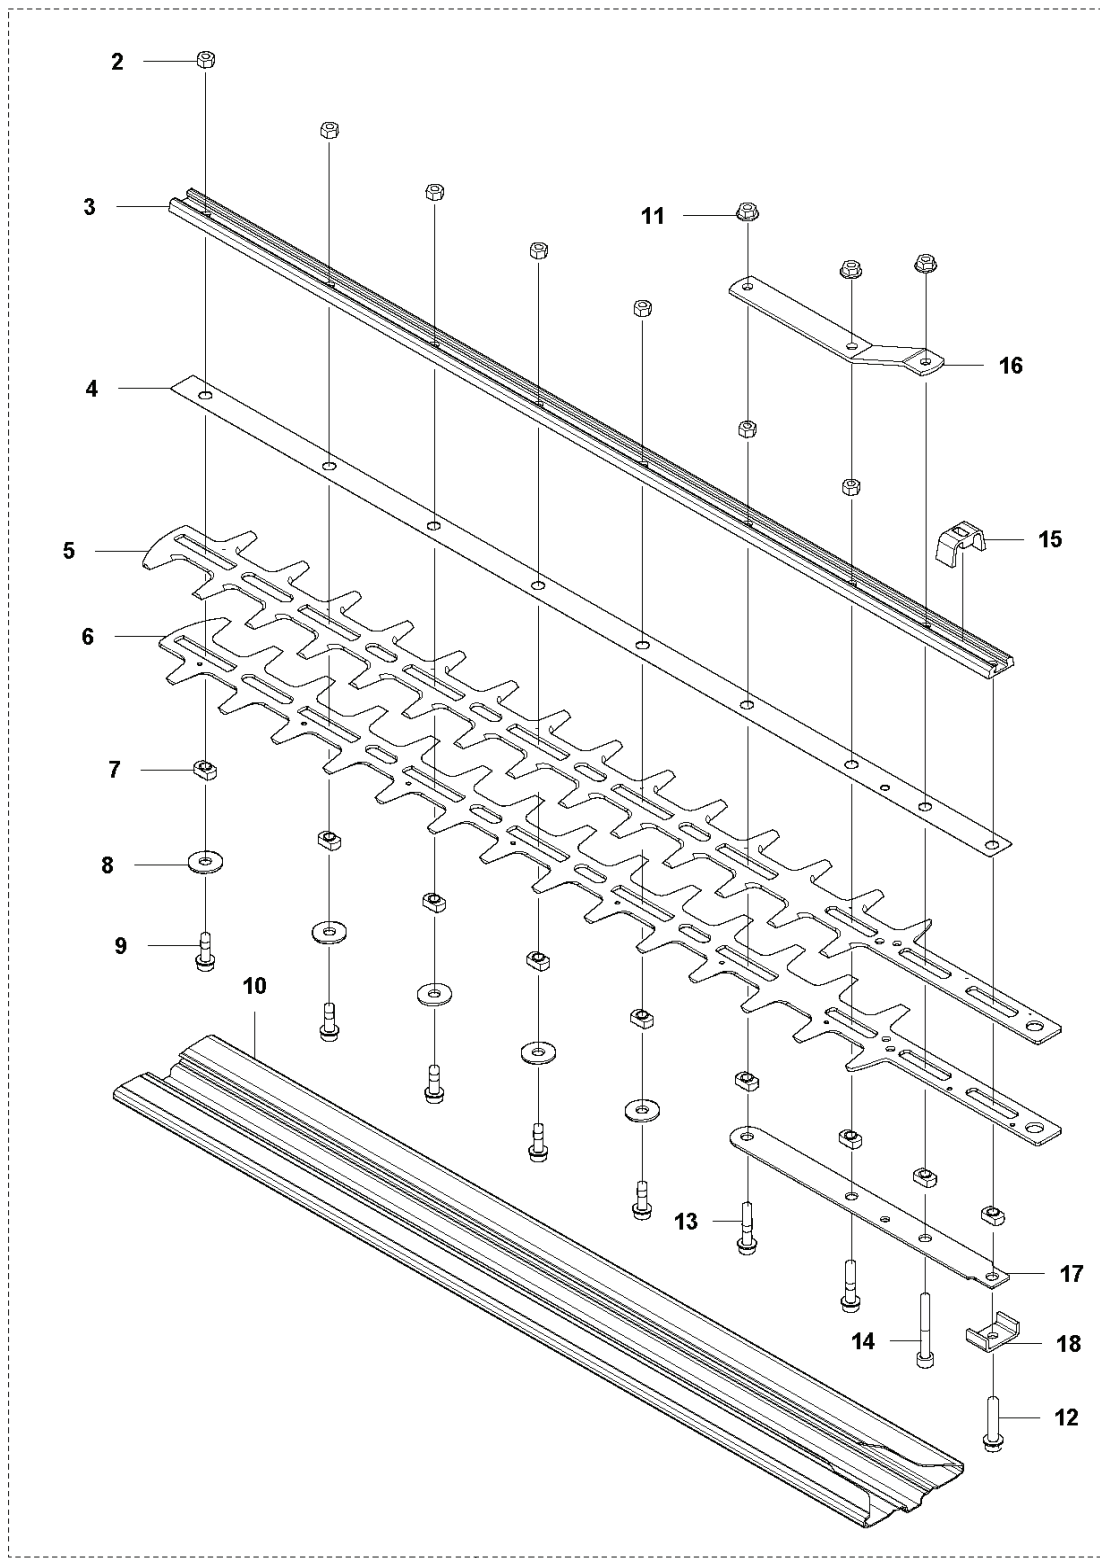

F 520iHE3
ACCESSORIES

3

HEDGE TRIMMERS/POLE HEDGE TRIMMERS

PXM_REF	PXM_PARTNO	DESCRIPTION	PXM_REMARK	QTY.
1	537216201	HARNESS		1
2	537216202	HARNESS		1
3	583897101	DIAGNOSTIC TOOL KIT		1
4	579621301	WIRING ASSY		1 3

A 520iHE3
CUTTING

HEDGE TRIMMERS/POLE HEDGE TRIMMERS

PXM_REF	PXM_PARTNO	DESCRIPTION	PXM_REMARK	QTY.
1	582192901	CUTTING DECK		1
2	579633101	HEXAGON NUT		7 1
3	579693801	BAR		1 1
4	579693701	WEAR PLATE		1 1
5	582192601	BLADE		1 1
6	582192601	BLADE		1 1
7	582192701	SPACER		9 1
8	503230024	WASHER		5 1
9	584152201	SCREW IHSCFM		5 1
10	579694201	TRANSPORT GUARD		1 1
11	503220009	HEXAGON NUT		3
12	503200778	SCREW IHSCFM		1 1
13	584152202	SCREW IHSCFM		2 1
14	503200240	SCREW IHSCFM		1 1
15	578372201	GASKET		1 1
16	580931501	SUPPORT		1 1
17	579694001	BAR		1 1
18	582192801	BRACKET		1