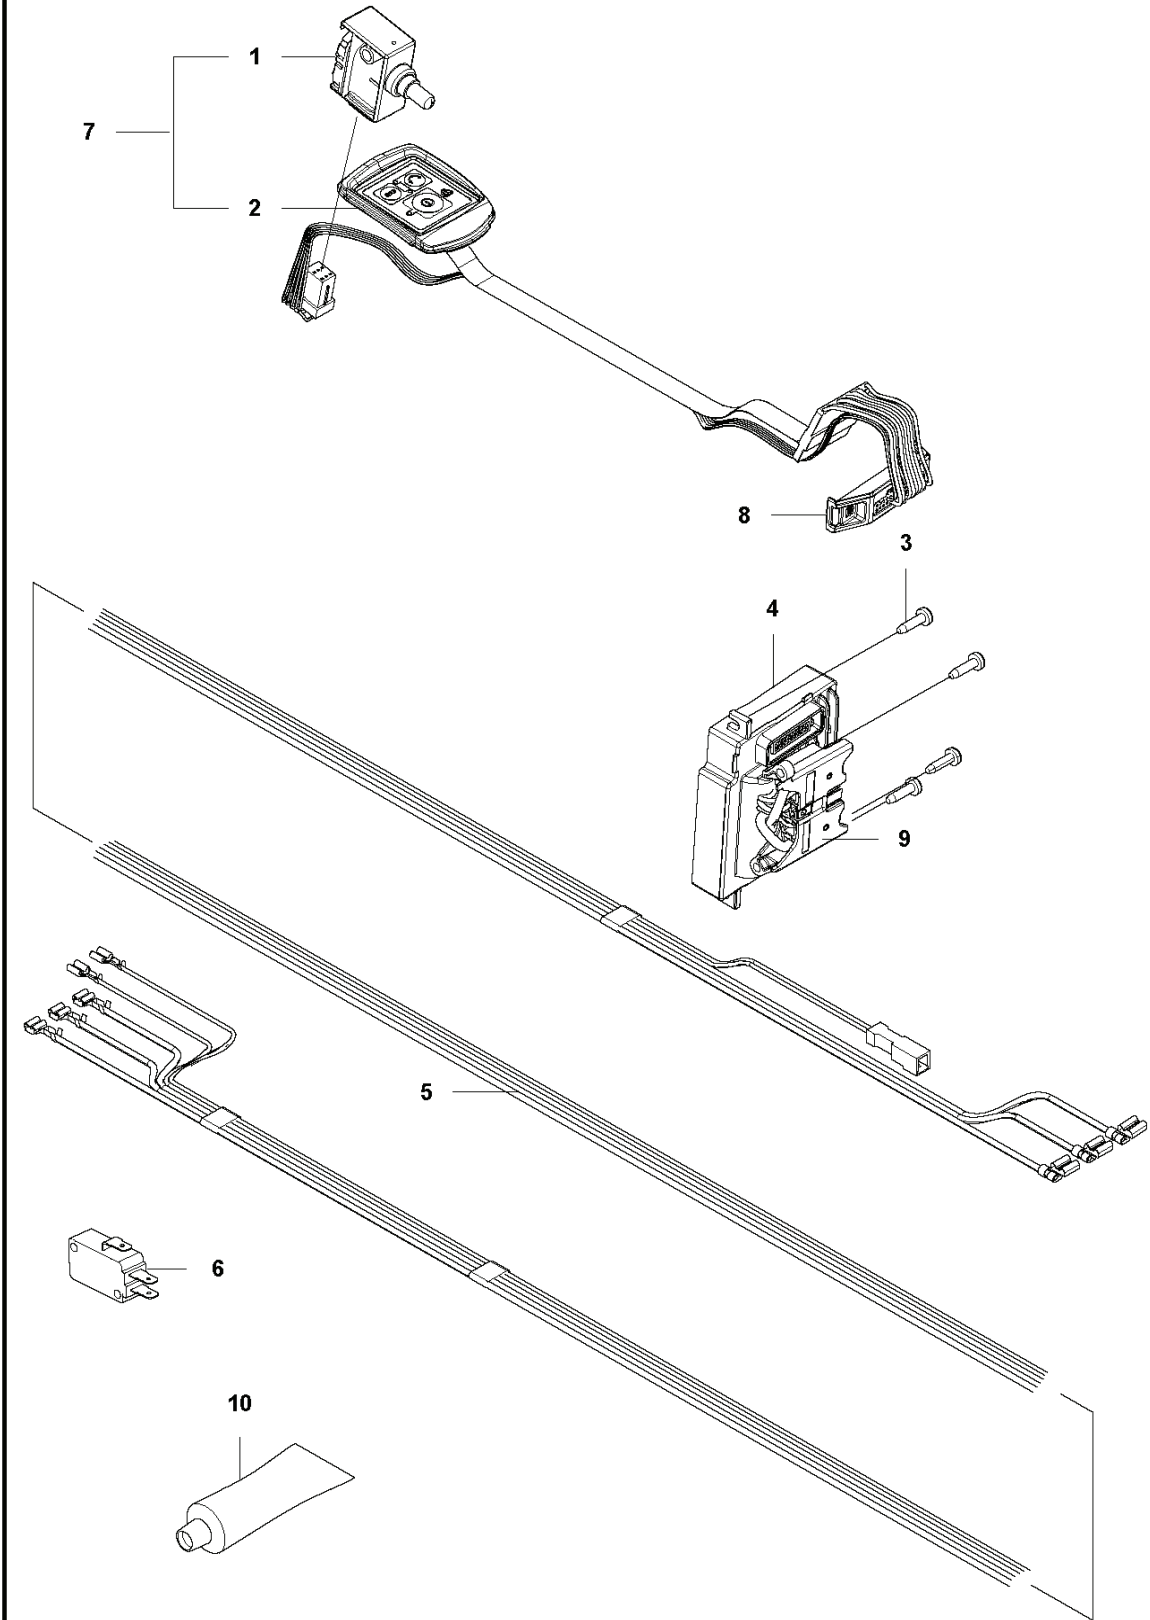

F 520iHE3
ACCESSORIES

3

HEDGE TRIMMERS/POLE HEDGE TRIMMERS

PXM_REF	PXM_PARTNO	DESCRIPTION	PXM_REMARK	QTY.
1	537216201	HARNESS		1
2	537216202	HARNESS		1
3	583897101	DIAGNOSTIC TOOL KIT		1
4	579621301	WIRING ASSY		1 3

A 520iHE3
CUTTING

HEDGE TRIMMERS/POLE HEDGE TRIMMERS

PXM_REF	PXM_PARTNO	DESCRIPTION	PXM_REMARK	QTY.
1	582192901	CUTTING DECK		1
2	579633101	HEXAGON NUT		7 1
3	579693801	BAR		1 1
4	579693701	WEAR PLATE		1 1
5	582192601	BLADE		1 1
6	582192601	BLADE		1 1
7	582192701	SPACER		9 1
8	503230024	WASHER		5 1
9	584152201	SCREW IHSCFM		5 1
10	579694201	TRANSPORT GUARD		1 1
11	503220009	HEXAGON NUT		3
12	503200778	SCREW IHSCFM		1 1
13	584152202	SCREW IHSCFM		2 1
14	503200240	SCREW IHSCFM		1 1
15	578372201	GASKET		1 1
16	580931501	SUPPORT		1 1
17	579694001	BAR		1 1
18	582192801	BRACKET		1

E 520iHE3
ELECTRICAL

HEDGE TRIMMERS/POLE HEDGE TRIMMERS

PXM_REF	PXM_PARTNO	DESCRIPTION	PXM_REMARK	QTY.
1	582050701	TRIGGER SWITCH		1 7
2	589300301	WIRING ASSY		1 7
3	503212813	SCREW CCRPANT		4
4	582054101	CONTROL UNIT		1
5	582188901	WIRING ASSY		1
6	574316001	SWITCH		1
7	593896601	SWITCH KIT		1
8	587327201	BRACKET		1
9	593813001	CONNECTOR		1
10	503989603	GREASE		1