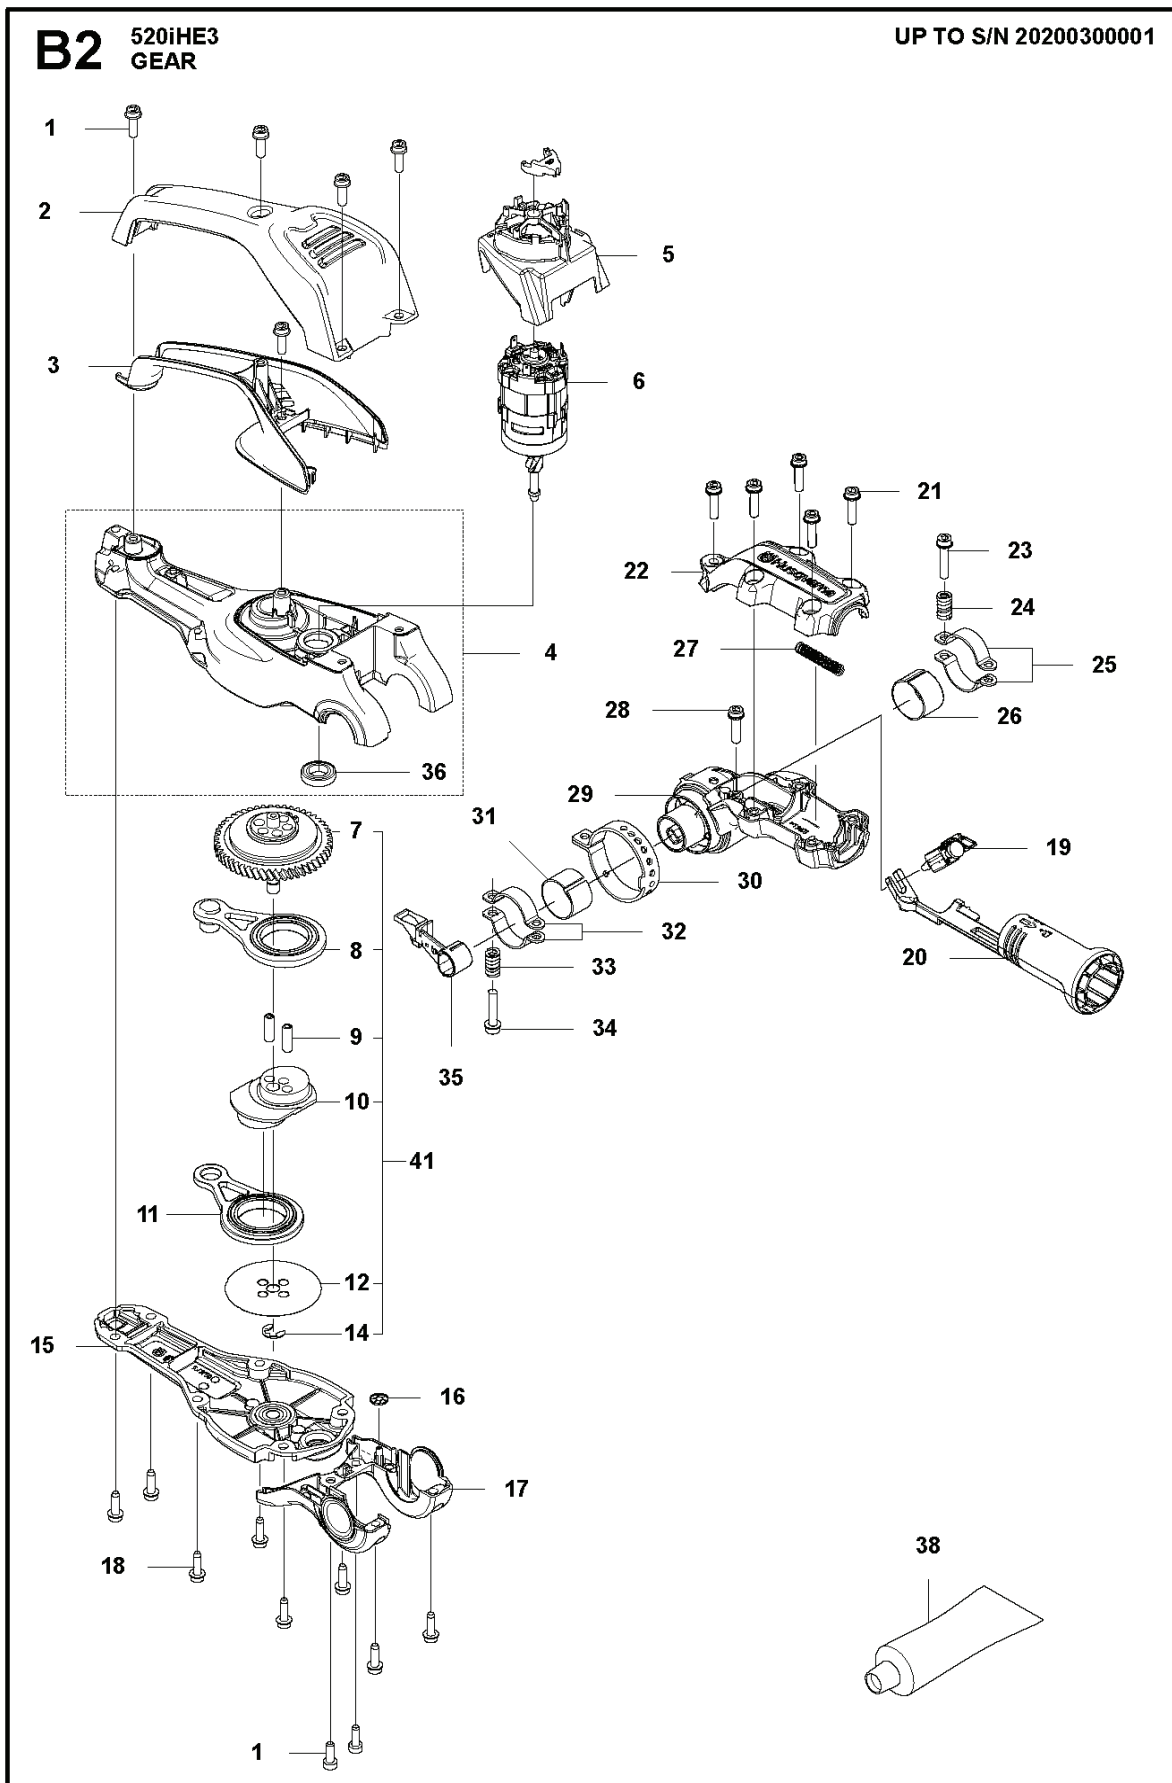

B2 520iHE3
GEAR

UP TO S/N 20200300001

HEDGE TRIMMERS/POLE HEDGE TRIMMERS

PXM_REF	PXM_PARTNO	DESCRIPTION	PXM_REMARK	QTY.
1	503217572	SCREW IHSCFT		5
2	588224802	MOTOR COVER		1
3	588224901	MOTOR COVER		1
4	TBA	TBD	Ended. SEE SB-B1201009A-07 & Rebuild-/Spare part-Kit 599 20 97-01 Slide B3	1
5	582341402	AIR CONDUCTOR		1
6	TBA	TBD	Ended. SEE SB-B1201009A-07 & Rebuild-/Spare part-Kit 599 20 97-01 Slide B3	1
7	588223802	GEAR ASSY		1 41
8	577829302	CONNECTING ROD ASSY		1 41
9	578002701	HEAVY DUTY DOWEL PIN		2 41
10	501707101	ECCENTRIC DISC		1 41
11	577829302	CONNECTING ROD ASSY		1
12	522714601	DISC		1 41
14	578054901	LOCKWASHER		1 41
15	588570006	COVER ASSY		1
16	735583000	WASHER		1
17	588217901	BEARING CAP		1
18	503216872	SCREW IHSCFT		10
19	588215901	LOCKING PIN		1
20	588215001	HANDLE GRIP		1
21	503216872	SCREW IHSCFT		5
22	588215401	LID		1
23	503200325	SCREW IHSCFM		1
24	588218701	COMPRESSION SPRING		1
25	588474901	BRAKE BAND ASSY		1
26	588217501	SLIDE RING		1
27	582537101	COMPRESSION SPRING		1
28	503216872	SCREW IHSCFT		1
29	588215501	HOUSING		1
30	588216302	RING		1
31	588217501	SLIDE RING		1
32	588474901	BRAKE BAND ASSY		1
33	588218701	COMPRESSION SPRING		1
34	503200325	SCREW IHSCFM		1
35	588219201	LEVER		1
36	593209801	BALL BEARING		1 4
38	503989603	GREASE		1
41	599888501	GEAR ASSY		1