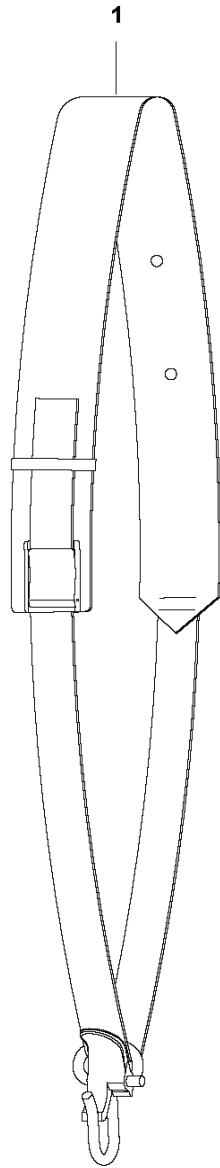

SPARE PARTS CATALOGUE

HEDGE TRIMMERS/POLE HEDGE TRIMMERS: HUSQVARNA 520IHE3

Spare Parts List

Frequent Parts

Accessories

SPARE PARTS LIST

HEDGE TRIMMERS/POLE HEDGE
TRIMMERS

HUSQVARNA 520IHE3

F 520iHE3
ACCESSORIES

3

HEDGE TRIMMERS/POLE HEDGE TRIMMERS

PXM_REF	PXM_PARTNO	DESCRIPTION	PXM_REMARK	QTY.
1	537216201	HARNESS		1
2	537216202	HARNESS		1
3	583897101	DIAGNOSTIC TOOL KIT		1
4	579621301	WIRING ASSY		1 3

A 520iHE3
CUTTING

HEDGE TRIMMERS/POLE HEDGE TRIMMERS

PXM_REF	PXM_PARTNO	DESCRIPTION	PXM_REMARK	QTY.
1	582192901	CUTTING DECK		1
2	579633101	HEXAGON NUT		7 1
3	579693801	BAR		1 1
4	579693701	WEAR PLATE		1 1
5	582192601	BLADE		1 1
6	582192601	BLADE		1 1
7	582192701	SPACER		9 1
8	503230024	WASHER		5 1
9	584152201	SCREW IHSCFM		5 1
10	579694201	TRANSPORT GUARD		1 1
11	503220009	HEXAGON NUT		3
12	503200778	SCREW IHSCFM		1 1
13	584152202	SCREW IHSCFM		2 1
14	503200240	SCREW IHSCFM		1 1
15	578372201	GASKET		1 1
16	580931501	SUPPORT		1 1
17	579694001	BAR		1 1
18	582192801	BRACKET		1

PXM_REF	PXM_PARTNO	DESCRIPTION	PXM_REMARK	QTY.
1	577013202	HANDLE HALF		1
2	579211901	SCREW IHSCT		20
3	577512301	THROTTLE LOCKOUT		1
4	577013101	HANDLE HALF		1
5	589377901	TRIGGER		1
6	577014101	COVER		1
7	577013002	HOUSING		1
8	577996601	PUSH BUTTON		1
9	585480001	SPRING		1
10	577022201	CLAMP		1
11	577007603	HOUSING		1
12	587346001	TRIGGER		1
13	587345801	BUMPER		1
14	588919801	SKID PLATE		1
15	588602808	DECAL		1
16	577844301	DECAL		1