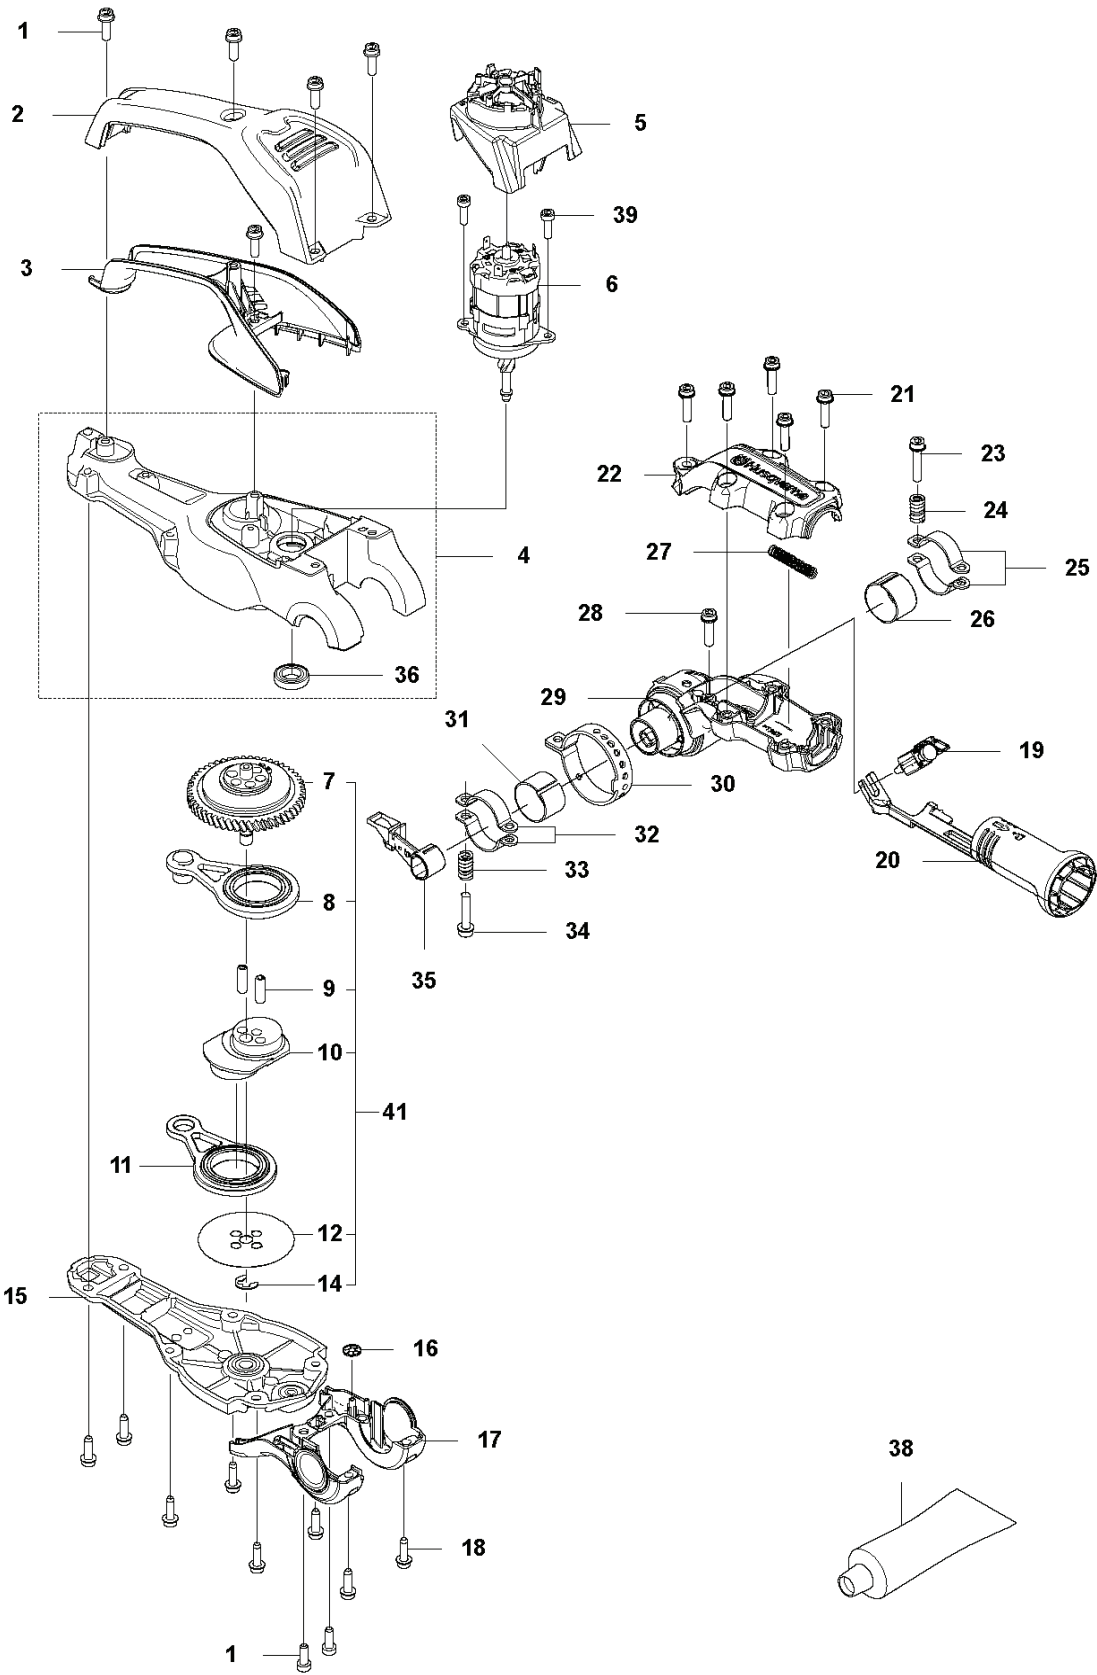

B1 520iHE3
GEAR

FROM S/N 20200300001

HEDGE TRIMMERS/POLE HEDGE TRIMMERS

PXM_REF	PXM_PARTNO	DESCRIPTION	PXM_REMARK	QTY.
1	503217572	SCREW IHSCFT		5
2	588224802	MOTOR COVER		1
3	588224901	MOTOR COVER		1
4	588564406	GEAR HOUSING ASSY		1
5	582341402	AIR CONDUCTOR		1
6	588225803	MOTOR ASSY		1
7	588223802	GEAR ASSY		1 41
8	577829302	CONNECTING ROD ASSY		1 41
9	578002701	HEAVY DUTY DOWEL PIN		2 41
10	501707101	ECCENTRIC DISC		1 41
11	577829302	CONNECTING ROD ASSY		1
12	522714601	DISC		1 41
14	578054901	LOCKWASHER		1 41
15	588570006	COVER ASSY		1
16	735583000	WASHER		1
17	588217901	BEARING CAP		1
18	573925801	SCREW ITXSCFT		10
19	588215901	LOCKING PIN		1
20	588215001	HANDLE GRIP		1
21	503216872	SCREW IHSCFT		5
22	588215401	LID		1
23	503200325	SCREW IHSCFM		1
24	588218701	COMPRESSION SPRING		1
25	588474901	BRAKE BAND ASSY		1
26	588217501	SLIDE RING		1
27	582537101	COMPRESSION SPRING		1
28	503216872	SCREW IHSCFT		1
29	588215501	HOUSING		1
30	588216302	RING		1
31	588217501	SLIDE RING		1
32	588474901	BRAKE BAND ASSY		1
33	588218701	COMPRESSION SPRING		1
34	503200325	SCREW IHSCFM		1
35	588219201	LEVER		1
36	593209801	BALL BEARING		1 4
38	503989603	GREASE		1
39	574353505	SCREW ITXSCM		2
41	599888501	GEAR ASSY		1