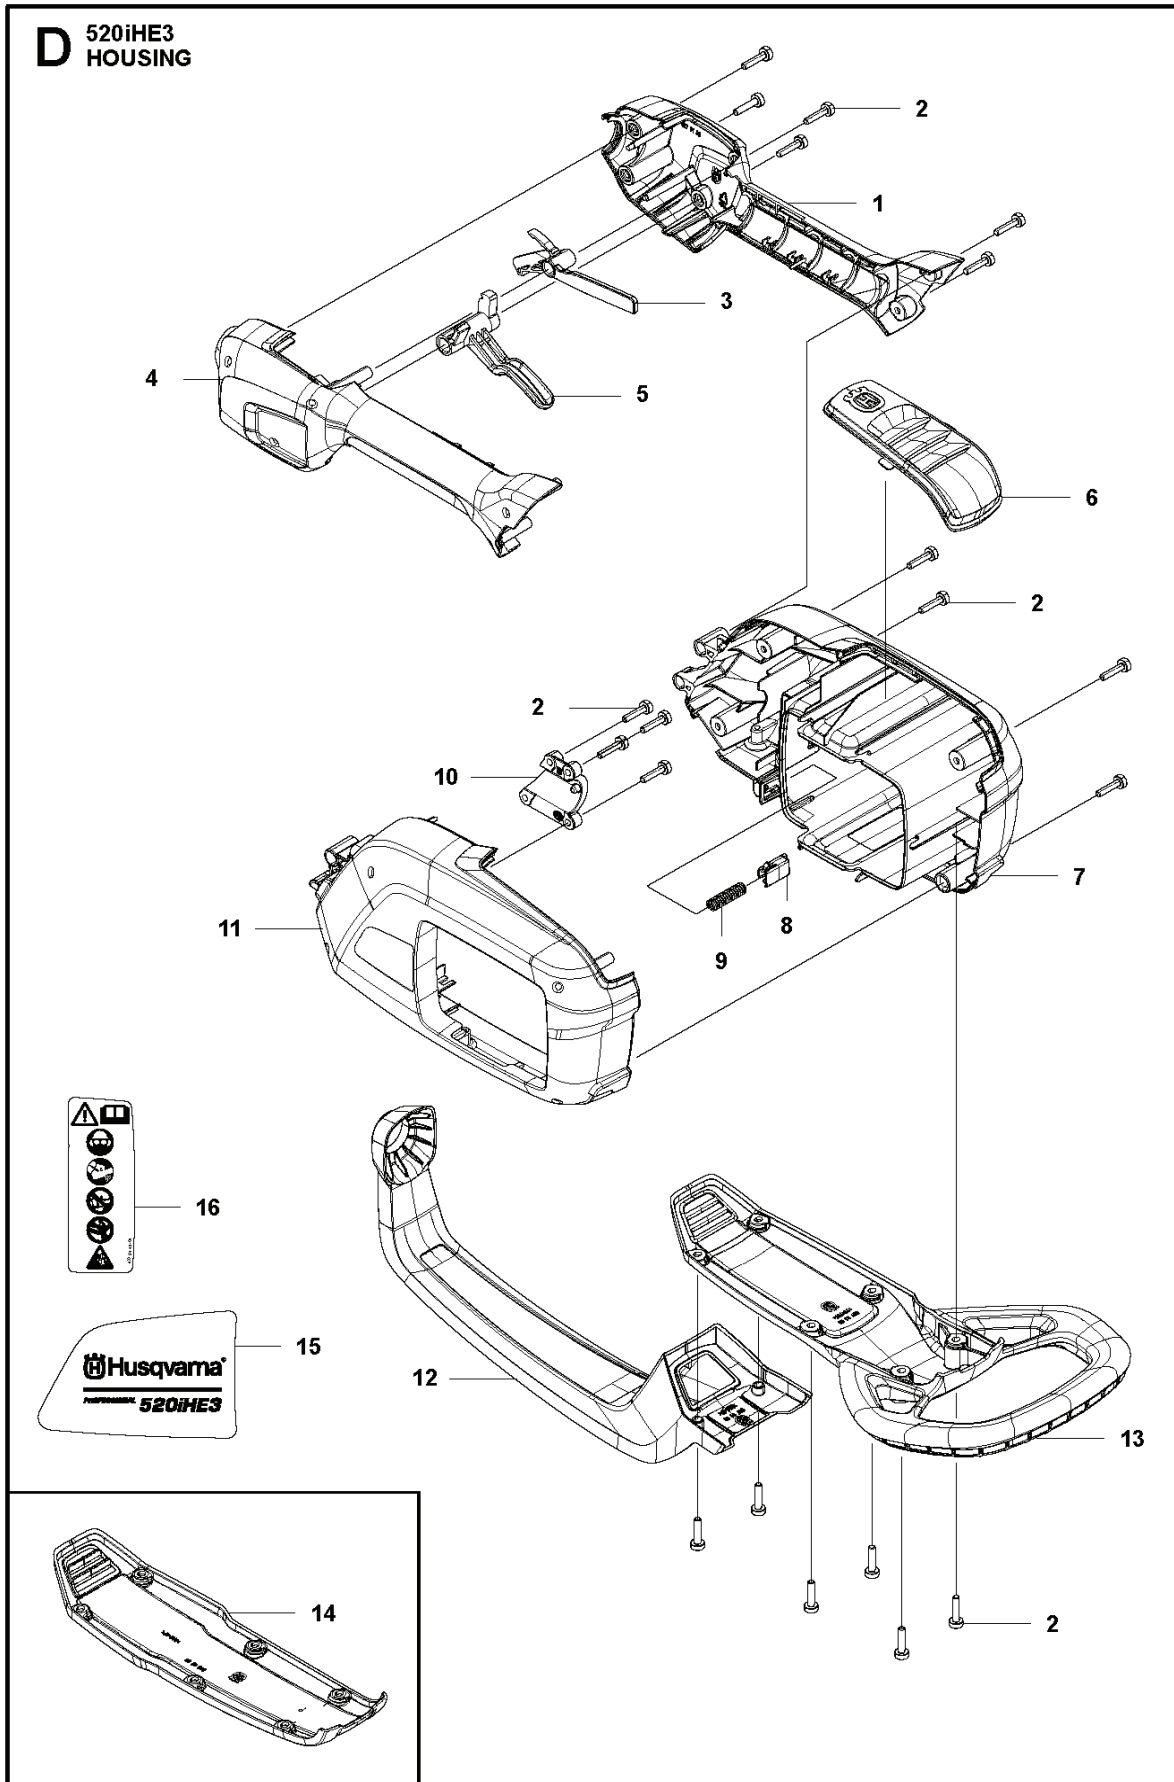

D 520iHE3
HOUSING

HEDGE TRIMMERS/POLE HEDGE TRIMMERS

PXM_REF	PXM_PARTNO	DESCRIPTION	PXM_REMARK	QTY.
1	577013202	HANDLE HALF		1
2	579211901	SCREW IHSCT		20
3	577512301	THROTTLE LOCKOUT		1
4	577013101	HANDLE HALF		1
5	589377901	TRIGGER		1
6	577014101	COVER		1
7	577013002	HOUSING		1
8	577996601	PUSH BUTTON		1
9	585480001	SPRING		1
10	577022201	CLAMP		1
11	577007603	HOUSING		1
12	587346001	TRIGGER		1
13	587345801	BUMPER		1
14	588919801	SKID PLATE		1
15	588602808	DECAL		1
16	577844301	DECAL		1