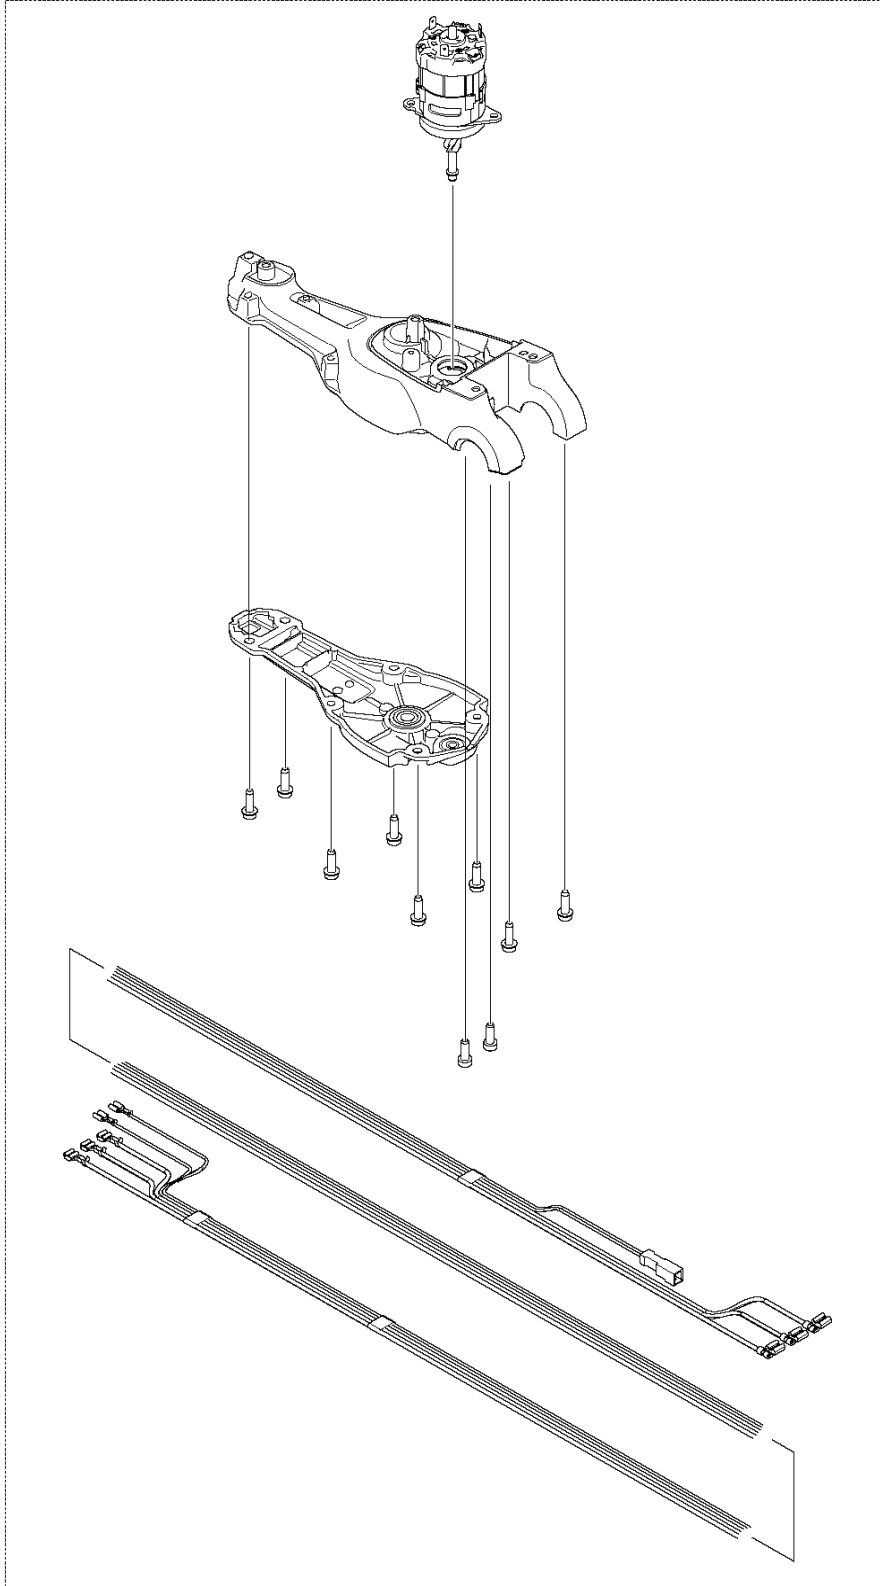

HEDGE TRIMMERS/POLE HEDGE TRIMMERS

PXM_REF	PXM_PARTNO	DESCRIPTION	PXM_REMARK	QTY.
1	582050701	TRIGGER SWITCH		1 7
2	589300301	WIRING ASSY		1 7
3	503212813	SCREW CCRPANT		4
4	582054101	CONTROL UNIT		1
5	582188901	WIRING ASSY		1
6	574316001	SWITCH		1
7	593896601	SWITCH KIT		1
8	587327201	BRACKET		1
9	593813001	CONNECTOR		1
10	503989603	GREASE		1

B3 520iHE3
GEAR

REBUILD KIT
UP TO S/N 20200300001

1