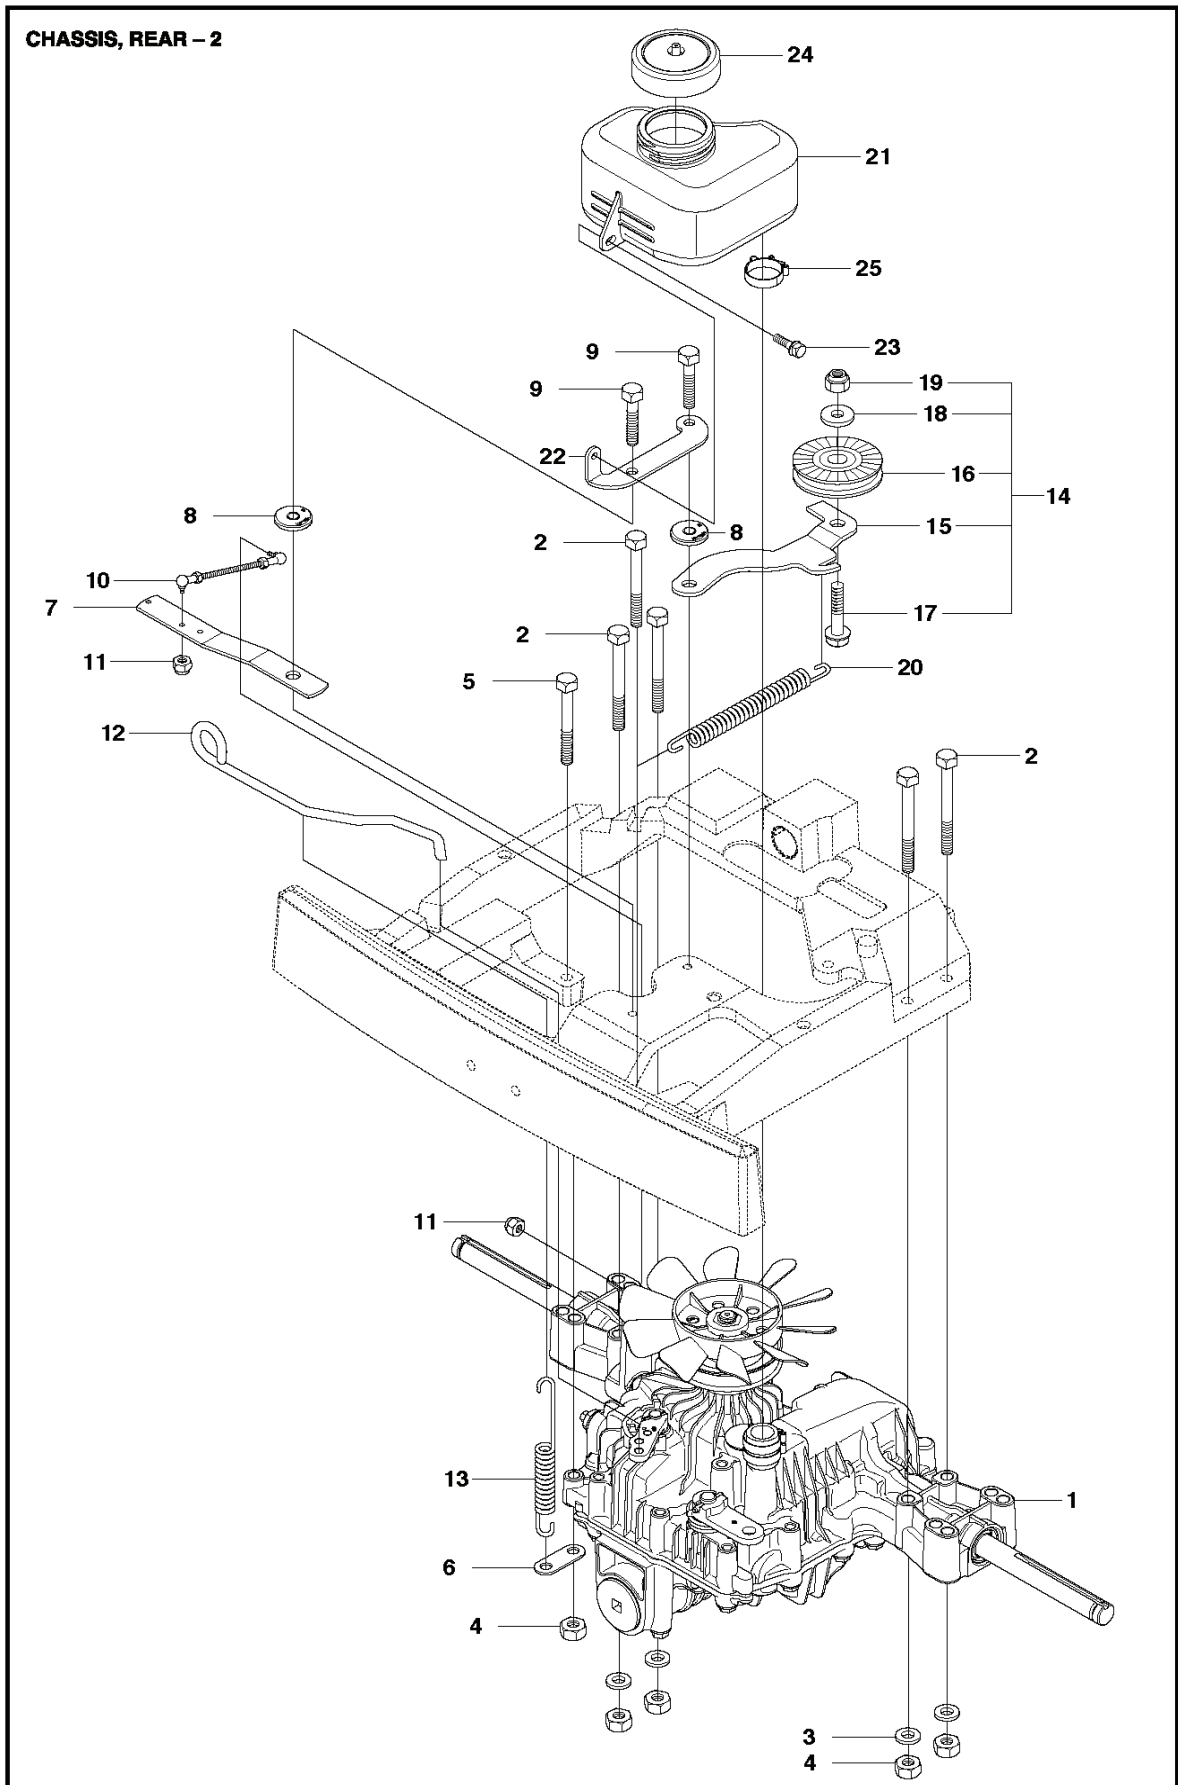

CHASSIS, REAR - 2

RIDERS

PXM_REF	PXM_PARTNO	DESCRIPTION	PXM_REMARK	QTY.
1	590716801	TRANSMISSION		1
2	725246751	SCREW EHHM		5
3	734116401	WASHER		4
4	731231801	HEXAGON NUT		5
5	725246251	SCREW EHHM		1
6	506599301	LINK		1
7	579596801	LEVER		1
8	584288604	WASHER		2
9	725245171	SCREW EHHM		2
10	506987501	ADJUSTMENT ROD		1
11	732211401	LOCK NUT		2
12	506988201	FRIKOPPLINGSSTÅNG		1
13	506834301	SPRING		1
14	506988401	BELT TENSIONER ASSY		1
15	588740401	BELT TENSIONER		1 14
16	506946901	PULLEY		1 14
17	725245571	SCREW EHHM		1 14
18	734116441	WASHER		1 14
19	732211801	LOCK NUT		1 14
20	506988601	SPRING		1
21	544100101	EXPANSION TANK		1
22	544121701	BRACKET		1
23	725236461	SCREW EHHFT		1
24	506673301	TANK CAP ASSY		1
25	505131102	HOSE CLAMP		1