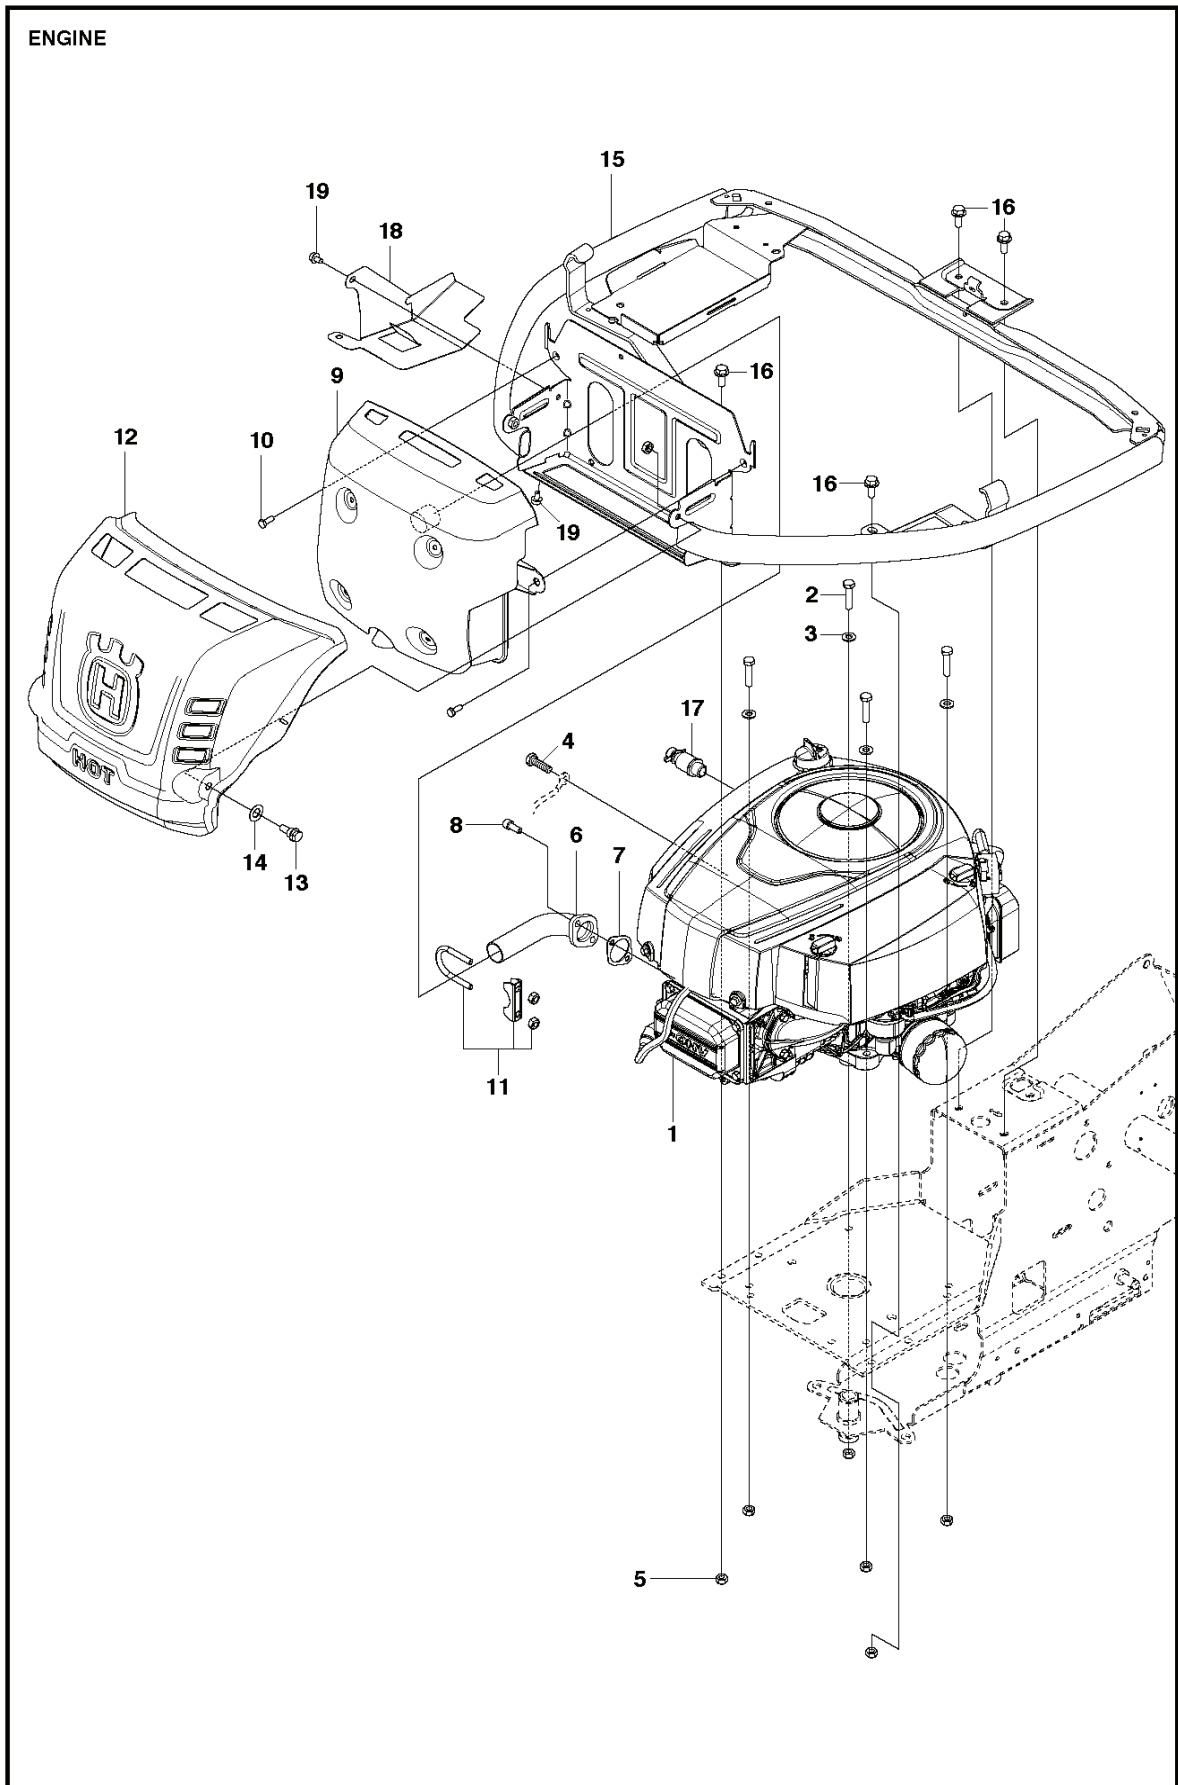

RIDERS

PXM_REF	PXM_PARTNO	DESCRIPTION	PXM_REMARK	QTY.
1	591075202	ENGINE		1
2	725245751	SCREW		4
3	734116401	WASHER		4
4	506556302	SCREW UNC		1
5	732211801	LOCK NUT		6
6	578054801	EXHAUST PIPE		1
7	506914501	GASKET		1
8	506556301	SCREW UNC		2
9	577813601	MUFFLER		1
10	725236461	SCREW EHHFT		2
11	501152201	CLAMP ASSY		2
12	577818502	HEAT SHIELD		1
13	506597401	SCREW EHHFM		2
14	506839401	SPRING WASHER		2
15	577849104	ENGINE FRAME		1
16	506570104	SCREW EHHFM		4
17	532428287	PLUG		1
18	579529301	AIR DUCT		1
19	535475212	SCREW EHHFM		2