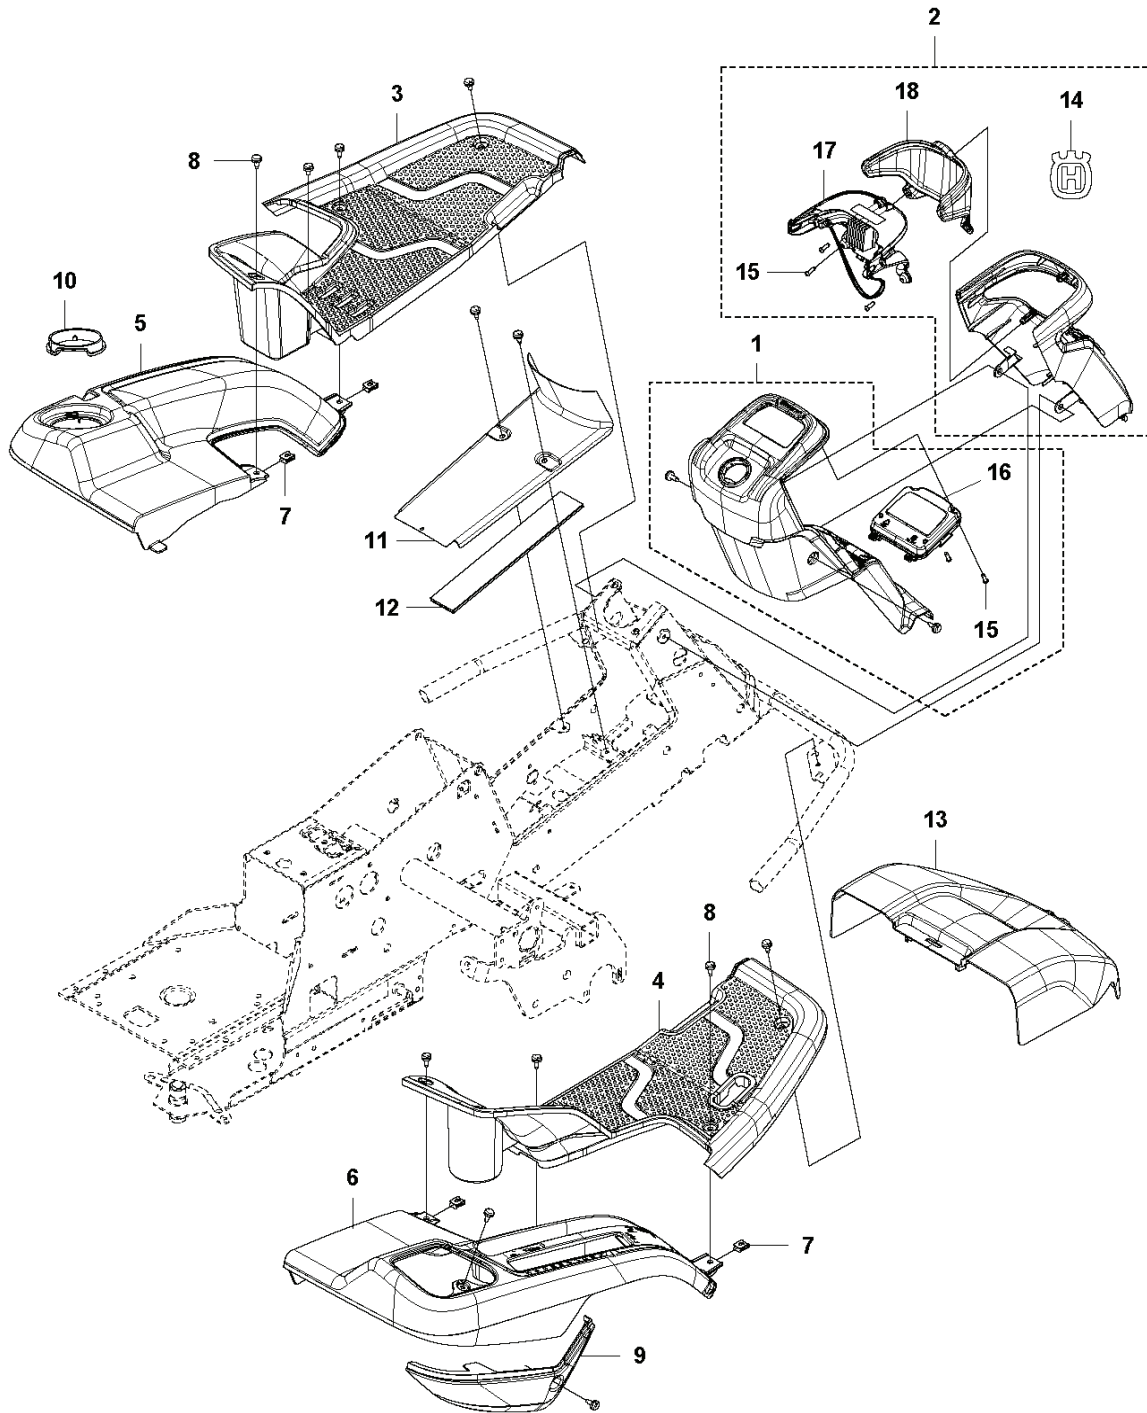

COVER - 2

RIDERS

PXM_REF	PXM_PARTNO	DESCRIPTION	PXM_REMARK	QTY.
1	596567201	COVER ASSY		1
2	594706401	COVER ASSY		1
3	577729301	FOOT PLATE		1
4	577729401	FOOT PLATE		1
5	577729501	FENDER		1
6	577729601	FENDER		1
7	535429101	SPRING NUT		4
8	544400501	SCREW		14
9	577737501	CONTROL COVER		1
10	577764501	LOCK NUT		1
11	544239201	COVER		1
12	584260101	MAT		1
13	525562401	UNIT COVER		1
14	576973401	DECAL		1 2
15	502435301	SCREW IXPANT		5 1.2
16	593739202	DISPLAY		1 1
17	593728501	HEADLIGHT		1 2
18	589495701	COVER		1 2