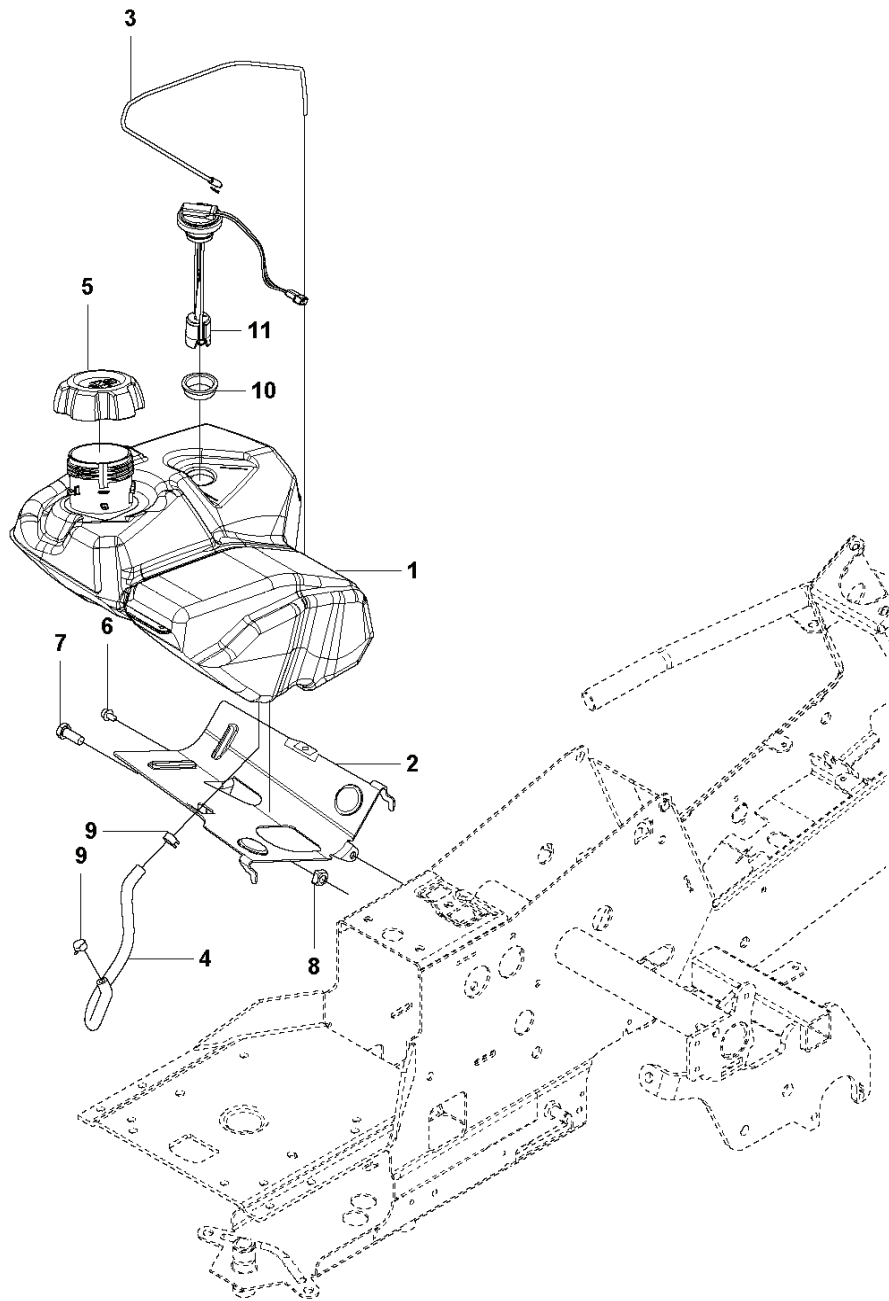

FUEL SYSTEM

RIDERS

PXM_REF	PXM_PARTNO	DESCRIPTION	PXM_REMARK	QTY.
1	595102901	FUEL TANK ASSY		1
2	578053801	BRACKET		1
3	578261501	WIRE		1
4	504800010	FUEL HOSE		1
5	584248702	FUEL CAP		1
6	725236461	SCREW EHHFT		1
7	725249371	SCREW EHHM		1
8	732211601	LOCK NUT		1
9	535469701	HOSE BRACE		2
10	594059501	GROMMET		1
11	594059701	SENSOR		1