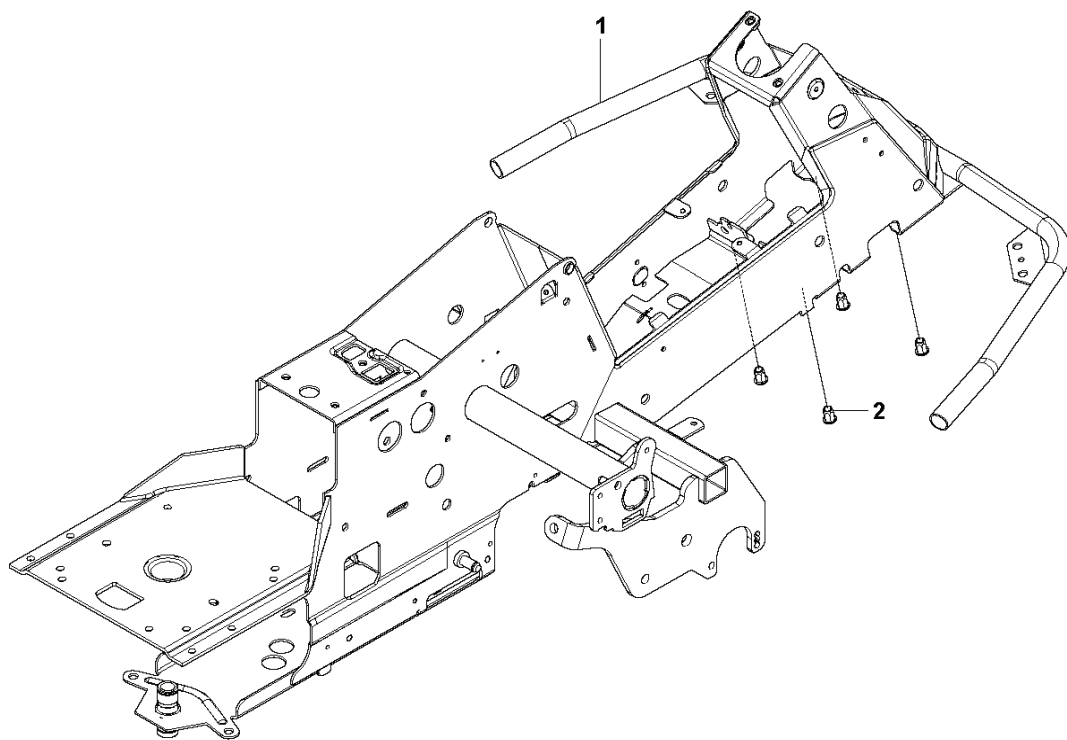

CHASSIS

RIDERS

PXM_REF	PXM_PARTNO	DESCRIPTION	PXM_REMARK	QTY.
1	594700702	CHASSIS		1
2	506916201	NUT		4