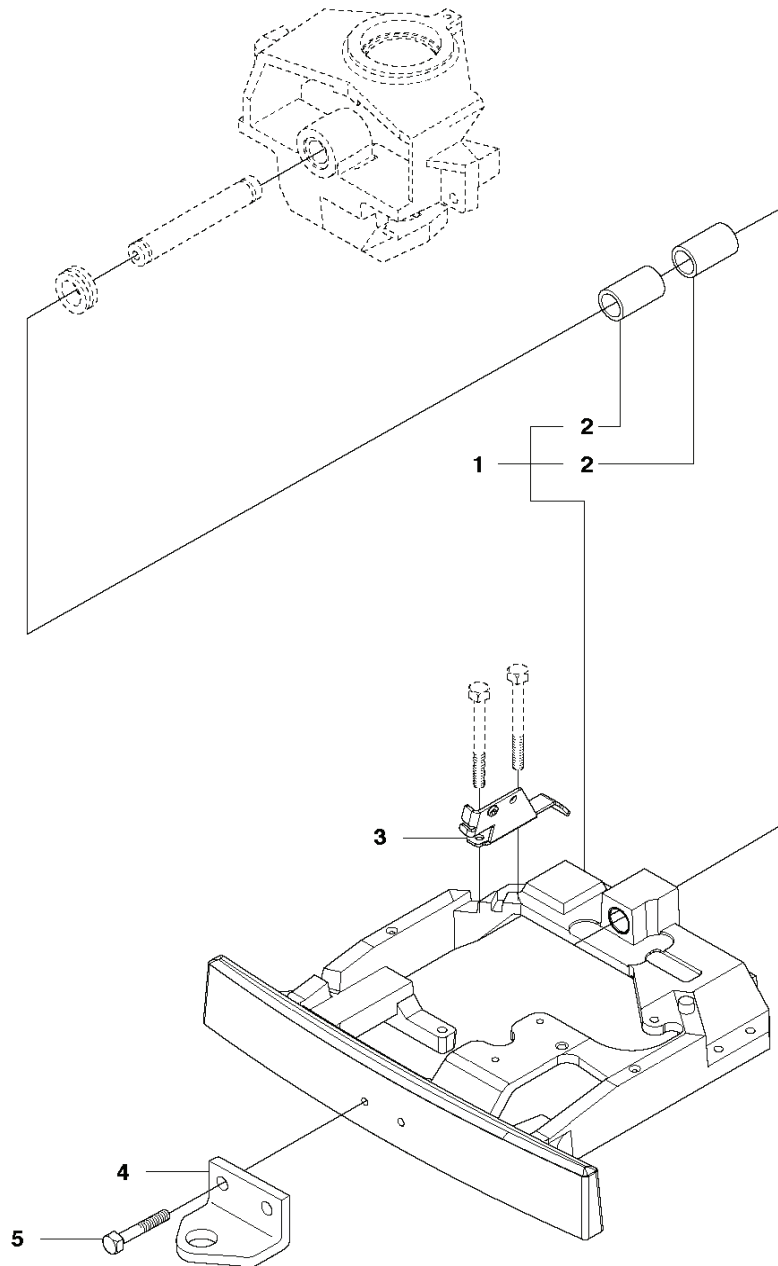

CHASSIS, REAR - 1

RIDERS

PXM_REF	PXM_PARTNO	DESCRIPTION	PXM_REMARK	QTY.
1	582244601	BRACKET		1
2	506986102	GLIDLAGER		2 1
3	544262101	BRACKET		1
4	506889901	HITCH		1
5	725249371	SCREW EHHM		2