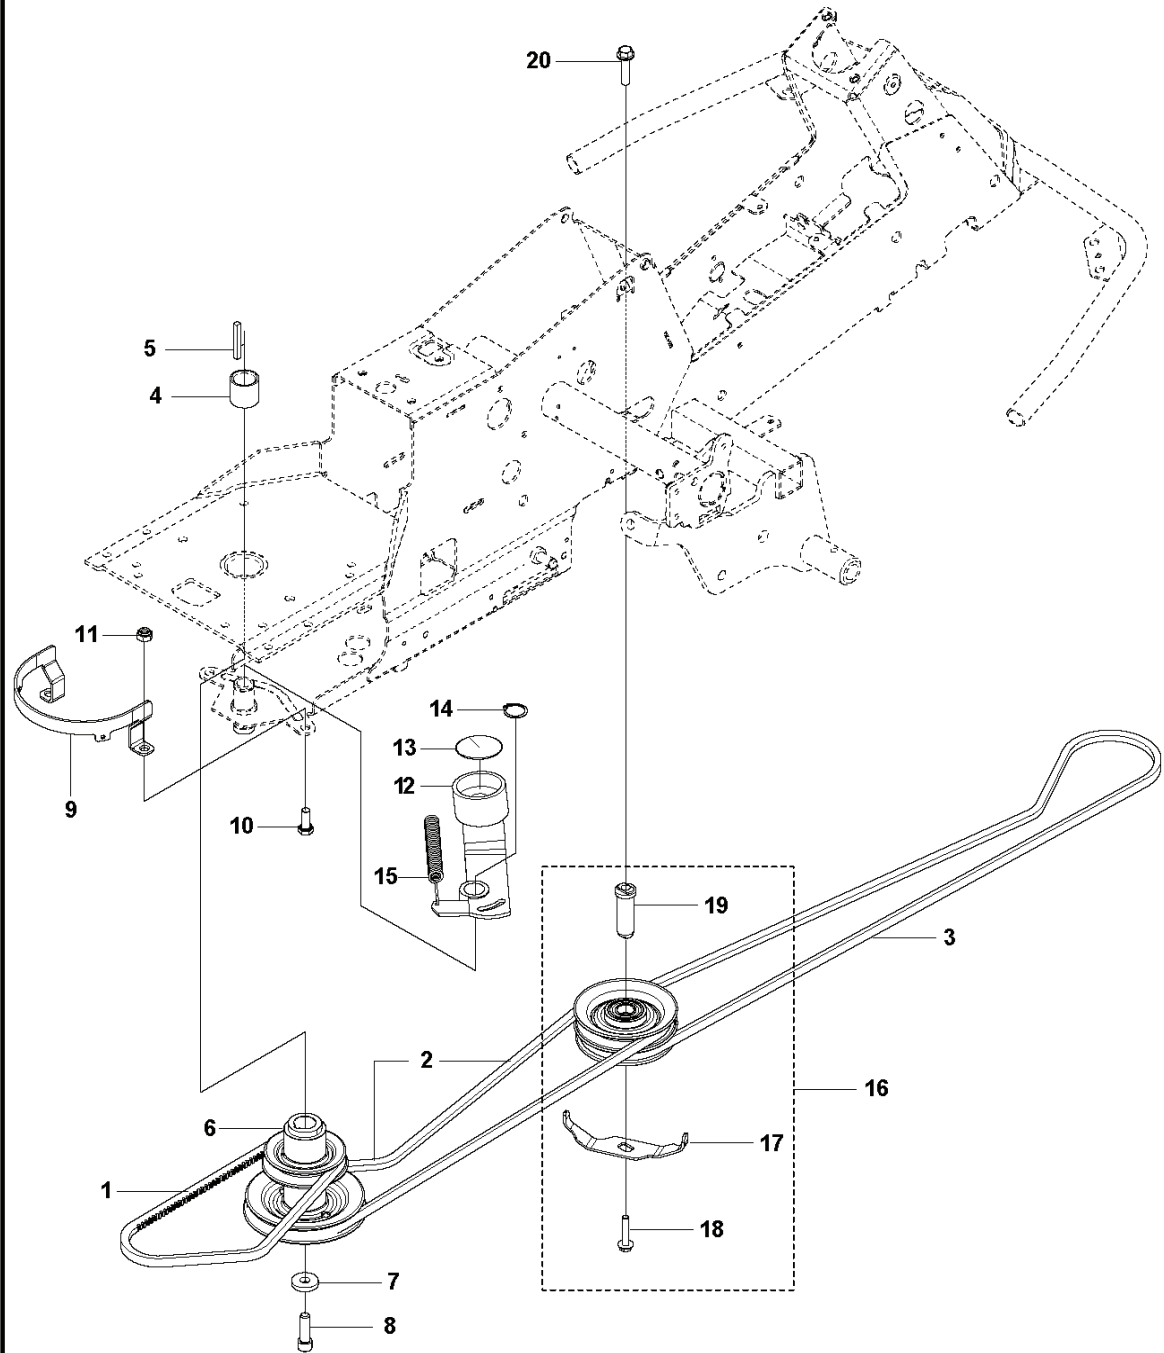

TRANSMISSION

RIDERS

PXM_REF	PXM_PARTNO	DESCRIPTION	PXM_REMARK	QTY.
1	589531201	BELT		1
2	589530401	BELT		1
3	594978001	BELT		1
4	506509201	SPACING SLEEVE		1
5	506555901	WEDGE		1
6	535482401	PULLEY		1
7	506597501	WASHER		1
8	506556002	SCREW UNC		1
9	587425201	BELT GUIDE		1
10	725249371	SCREW EHHM		2
11	732212051	NUT		2
12	535484401	BELT TENSIONER ASSY		1
13	535485001	SEALING		1
14	735312600	CIRCLIP		1
15	506665601	SPRING		1
16	581916301	PULLEY		1
17	544405301	BELT GUIDE		1 16
18	586320401	SCREW		1 16
19	581916401	SHAFT		1 16
20	506675402	SCREW EHHFM		1