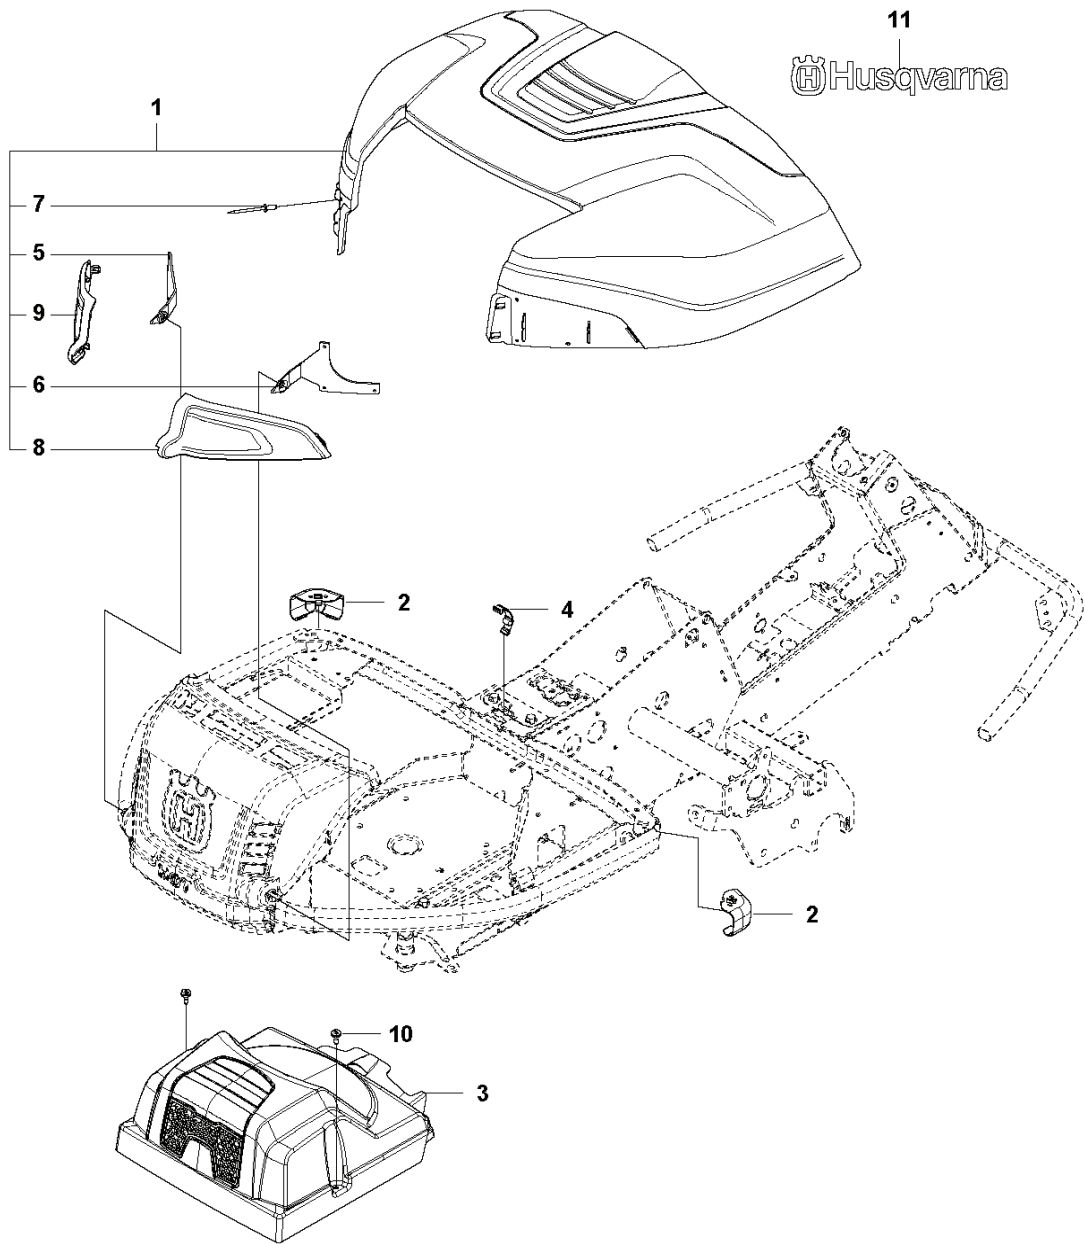

COVER - 1

RIDERS

PXM_REF	PXM_PARTNO	DESCRIPTION	PXM_REMARK	QTY.
1	577614701	ENGINE HOOD ASSY		1
2	577903301	PLUG		2
3	578261304	TRANSMISSION COVER		1
4	588462803	SNAP LOCKING		1
5	578113701	HINGE		1 1
6	578113702	HINGE		1 1
7	722795402	RIVET		6 1
8	577612602	COVER		1 1
9	577612601	COVER		1 1
10	574856201	SCREW		2
11	577062001	DECAL		2 1