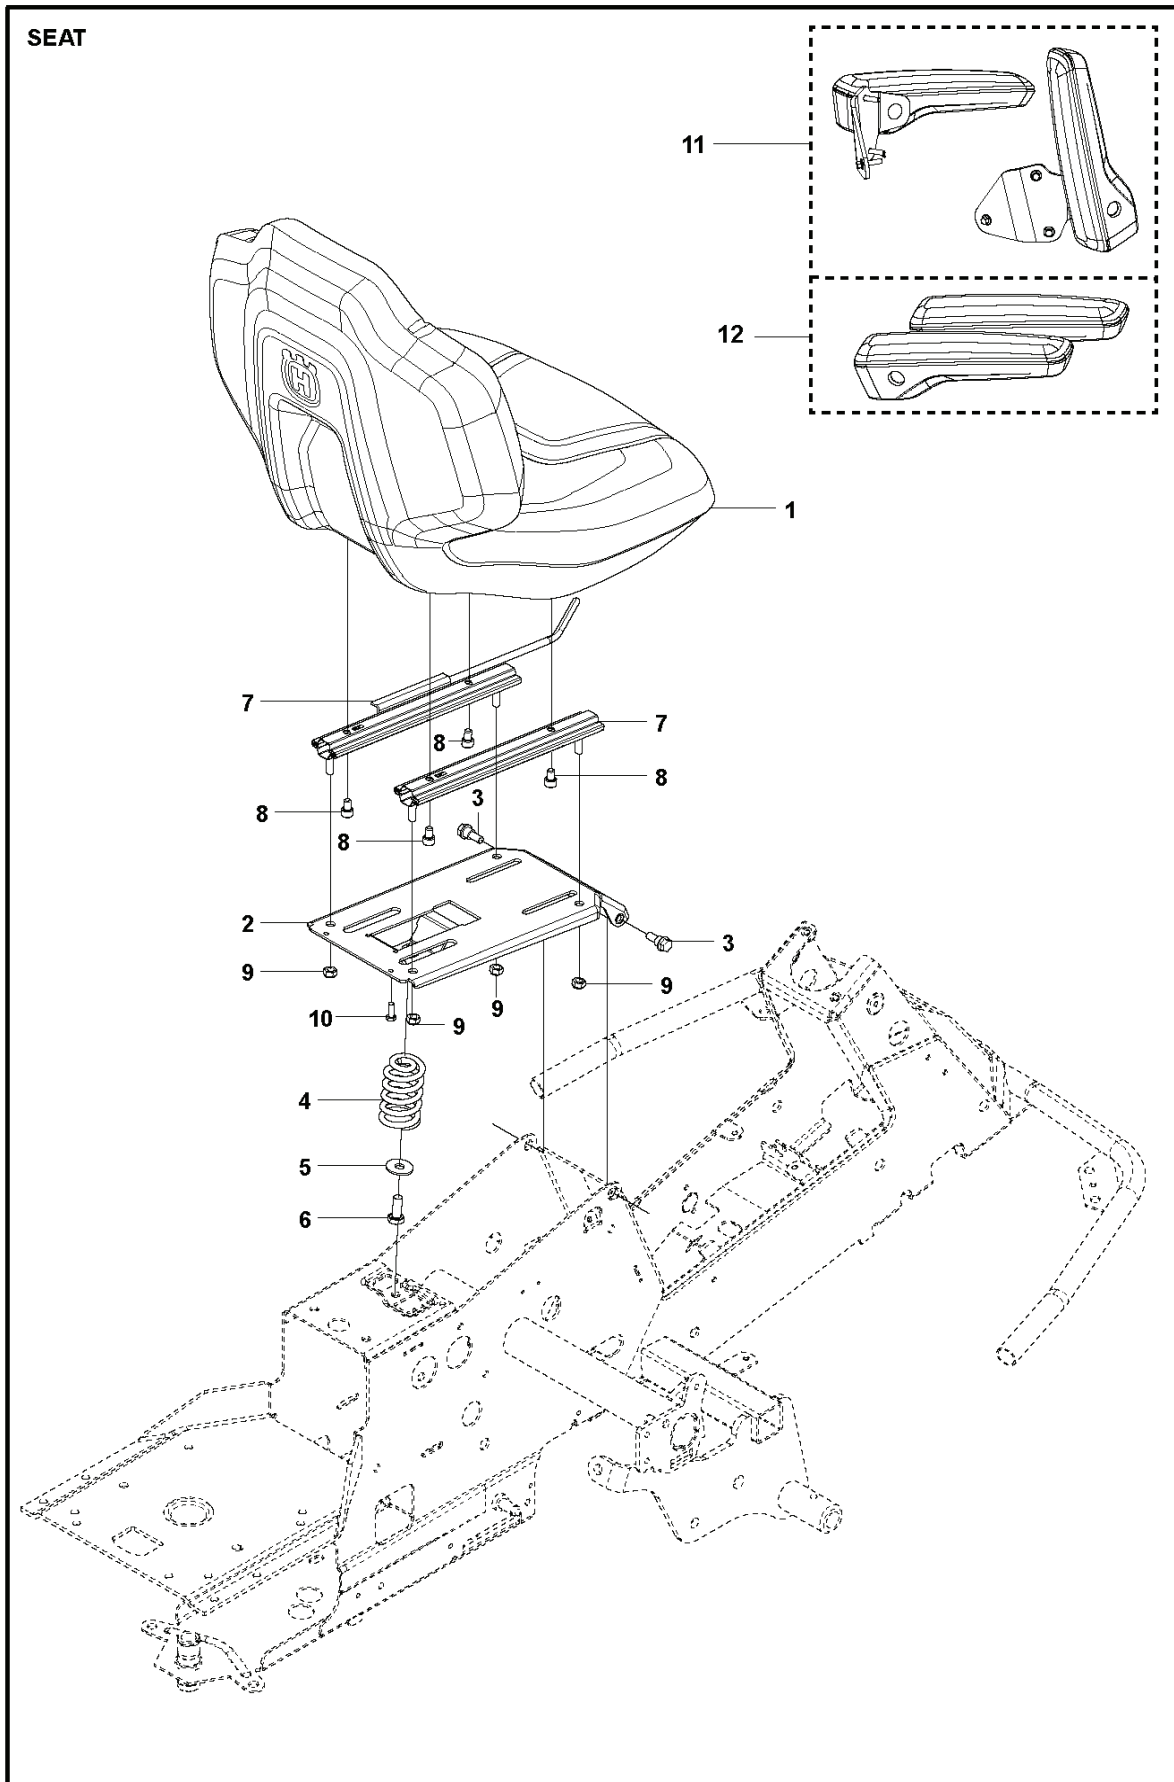

PEDALS

PEDALS

RIDERS

PXM_REF	PXM_PARTNO	DESCRIPTION	PXM_REMARK	QTY.
1	586969301	PEDAL PLATE ASSY		1
2	586727401	KNOB		1
3	506570104	SCREW EHHFM		4
4	544403101	BRAKE LEVER ASSY		1
6	506946301	BRAKE SPRING		1
7	576712101	BRAKE WIRE		1
8	735310920	E-CLIP		1
10	574411202	CONTROL CABLE		1
11	578776801	BALL JOINT		2
12	732211601	LOCK NUT		2
13	731231401	HEXAGON NUT		2
14	522430801	BRACKET		1
15	725236461	SCREW EHHFT		4
16	738210204	BALL BEARING		1
17	535480201	ROLLER		1
18	535480601	PROTECTIVE PLATE		1
19	535480701	SPRING		1
20	535480801	BEARING SUPPORT		4
21	535480901	BEARING SUPPORT		5
22	535481001	REINFORCEMENT PLATE		3
23	586966401	PEDAL		1
24	586966402	PEDAL		1
25	506576402	CABLE HOLDER		1
26	506566501	CLIP		1