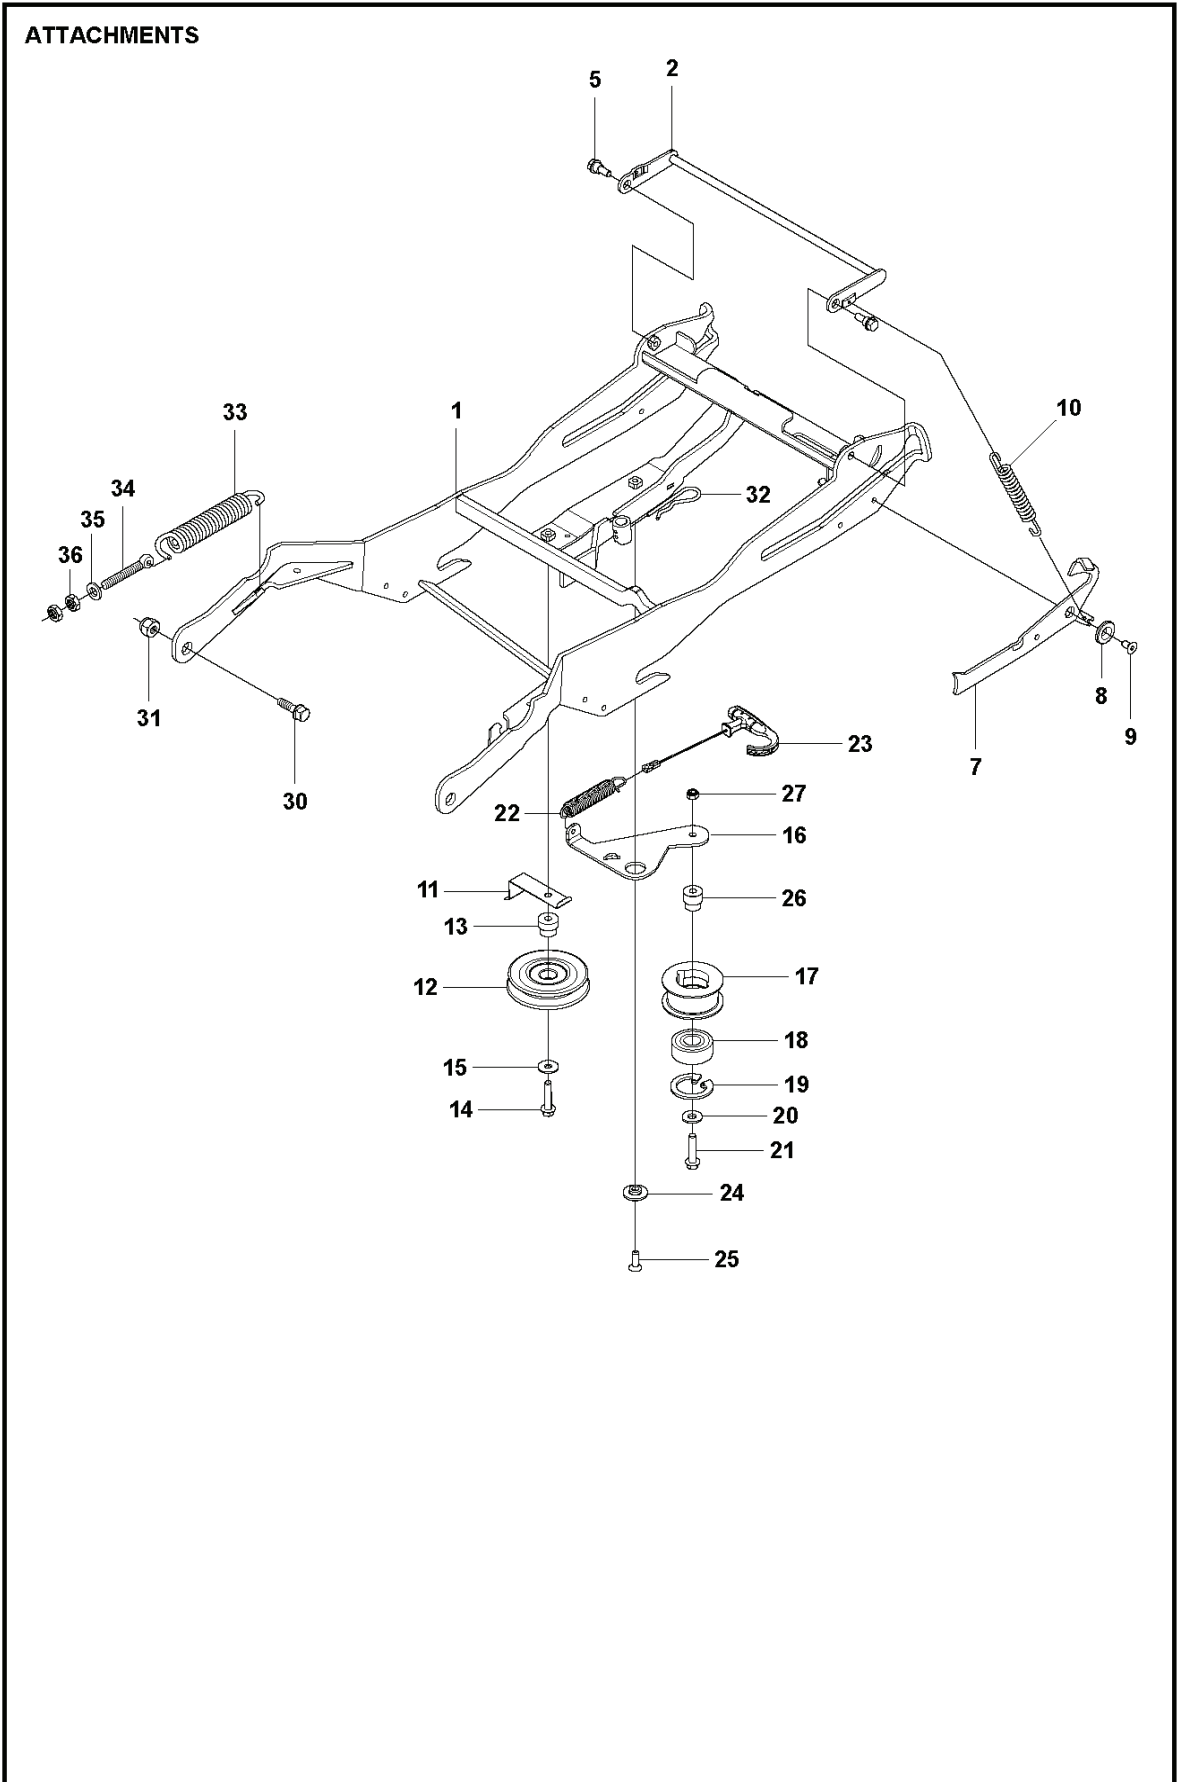

SPARE PARTS CATALOGUE
RIDERS: HUSQVARNA R 320X AWD

Spare Parts List

SPARE PARTS LIST

RIDERS

HUSQVARNA R 320X AWD

RIDERS

PXM_REF	PXM_PARTNO	DESCRIPTION	PXM_REMARK	QTY.
1	523064201	EQUIPMENT FRAME		1
2	525475901	HOOK		1
5	506597401	SCREW EHHFM		2
7	523116602	LEVER		1
8	506918701	WASHER		1
9	725644801	SCREW IHCSFM		1
10	506535603	DRAW SPRING		1
11	525486701	BELT GUIDE		1
12	506974801	PULLEY		1
13	506826802	BUSHING		1
14	725245951	SCREW EHHM		1
15	734116441	WASHER		1
16	577228701	SHEET		1
17	505153901	BELT TENSIONER WHEEL ASSY		1
18	738210404	BALL BEARING		1
19	735313810	CIRCLIP		1
20	734116441	WASHER		1
21	725245951	SCREW EHHM		1
22	504622401	SPRING		1
23	504622102	HANDLE ASSY		1
24	505451701	WASHER		1
25	725645301	SCREW IHCSFM		1
26	535484801	BUSHING		1
27	732211801	LOCK NUT		1
30	506895801	COLLAR SCREW		2
31	732252201	HEXAGON LOCKING NUT		2
32	506966601	HAIR PIN COTTER		1
33	506837601	SPRING		2
34	506837701	RING BOLT		2
35	734117201	WASHER		2
36	731232001	HEXAGON NUT		4

RIDERS

PXM_REF	PXM_PARTNO	DESCRIPTION	PXM_REMARK	QTY.
1	578295003	HYDRAULIC HOSE		1
2	544456403	HYDRAULIC HOSE		2
3	505131101	HOSE CLAMP		1
4	544026601	HOSE GUARD		1
5	544010001	GASKET		1
6	544010003	GASKET		2
7	544020501	PIPE FITTING		1
8	544026607	HOSE GUARD		1
9	574531201	HOSE CLAMP		1
10	725236861	SCREW EHHFT		1