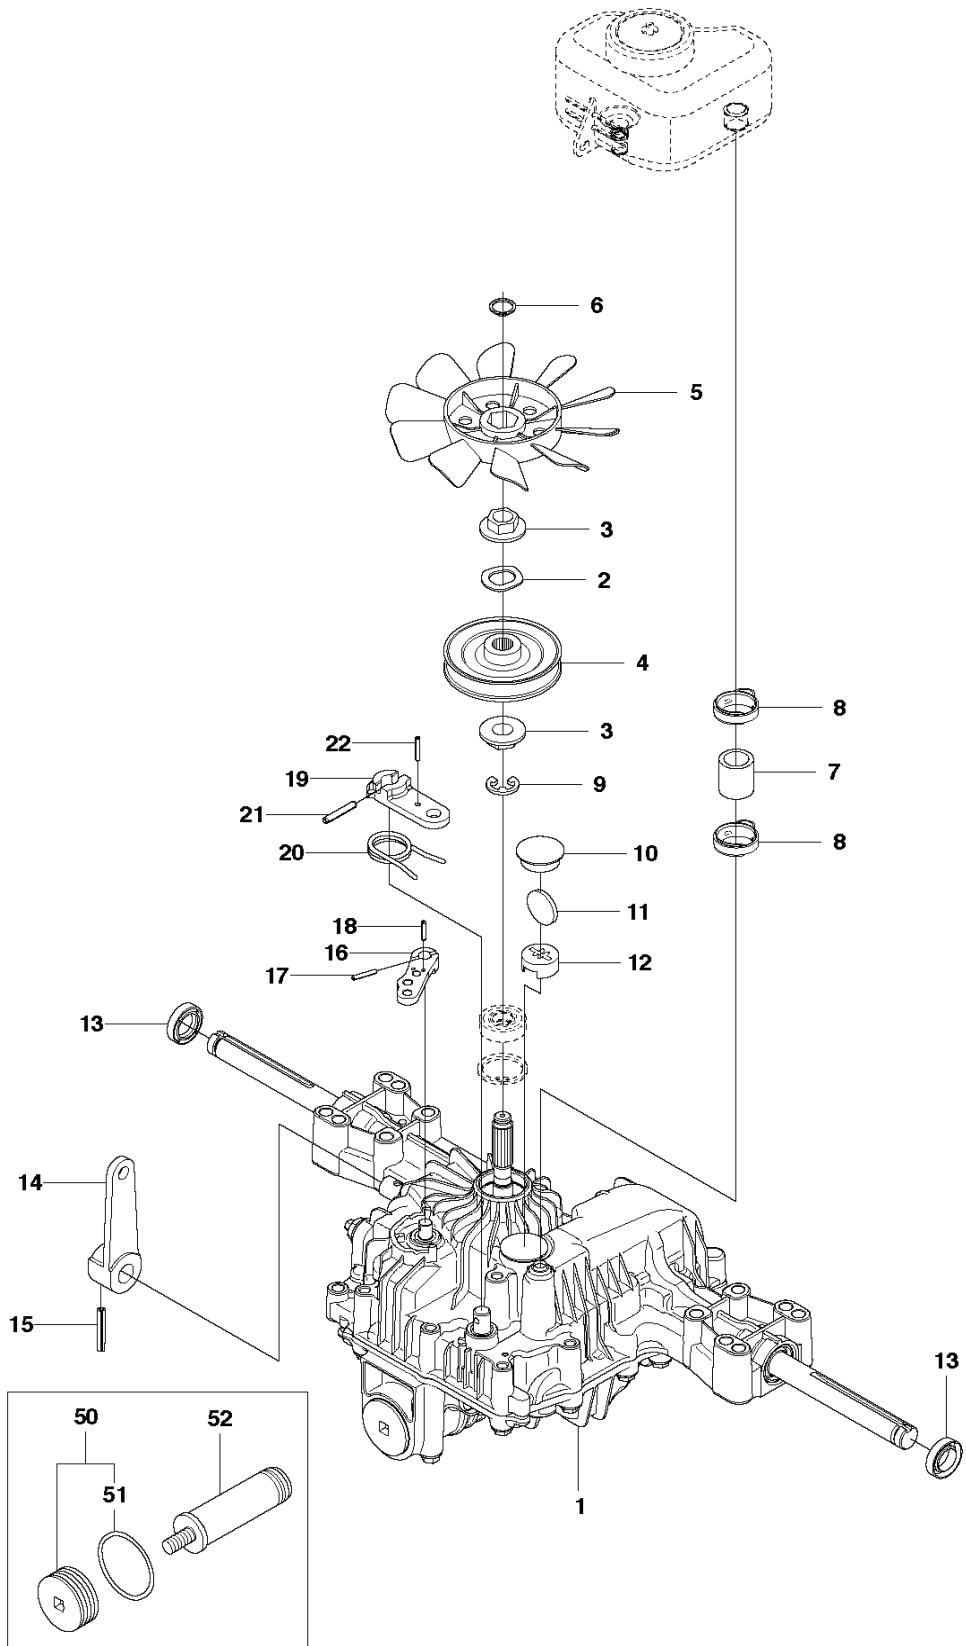

K574

RIDERS

PXM_REF	PXM_PARTNO	DESCRIPTION	PXM_REMARK	QTY.
1	590716801	TRANSMISSION		1
2	506986501	SPRING WASHER		1
3	506986601	DISTANCE		2
4	502451901	PULLEY		1
5	506986801	FAN		1
6	735311500	CIRCLIP		1
7	502451601	TUBE		1
8	506987001	HOSE CLAMP		2
9	535402807	CLIP		1 1
10	535402832	PLUG		1 1
11	535402829	MAGNET		1 1
12	535402830	HOLDER		1 1
13	535402837	SEALING		2 1
14	502453201	CONTROL LEVER		1 1
15	535402809	PIN RETAINING SCREW		1 1
16	535402817	LEVER		1 1
17	535402816	PIN RETAINING SCREW		1 1
18	535402833	PIN RETAINING SCREW		1 1
19	535402838	LEVER		1 1
20	535402839	RETURN SPRING		1 1
21	535402840	PIN RETAINING SCREW		1 1
22	535402841	PIN RETAINING SCREW		1 1
50	574515101	KIT		1
51	574515201	O-RING		1 50
52	535402819	FILTER		1