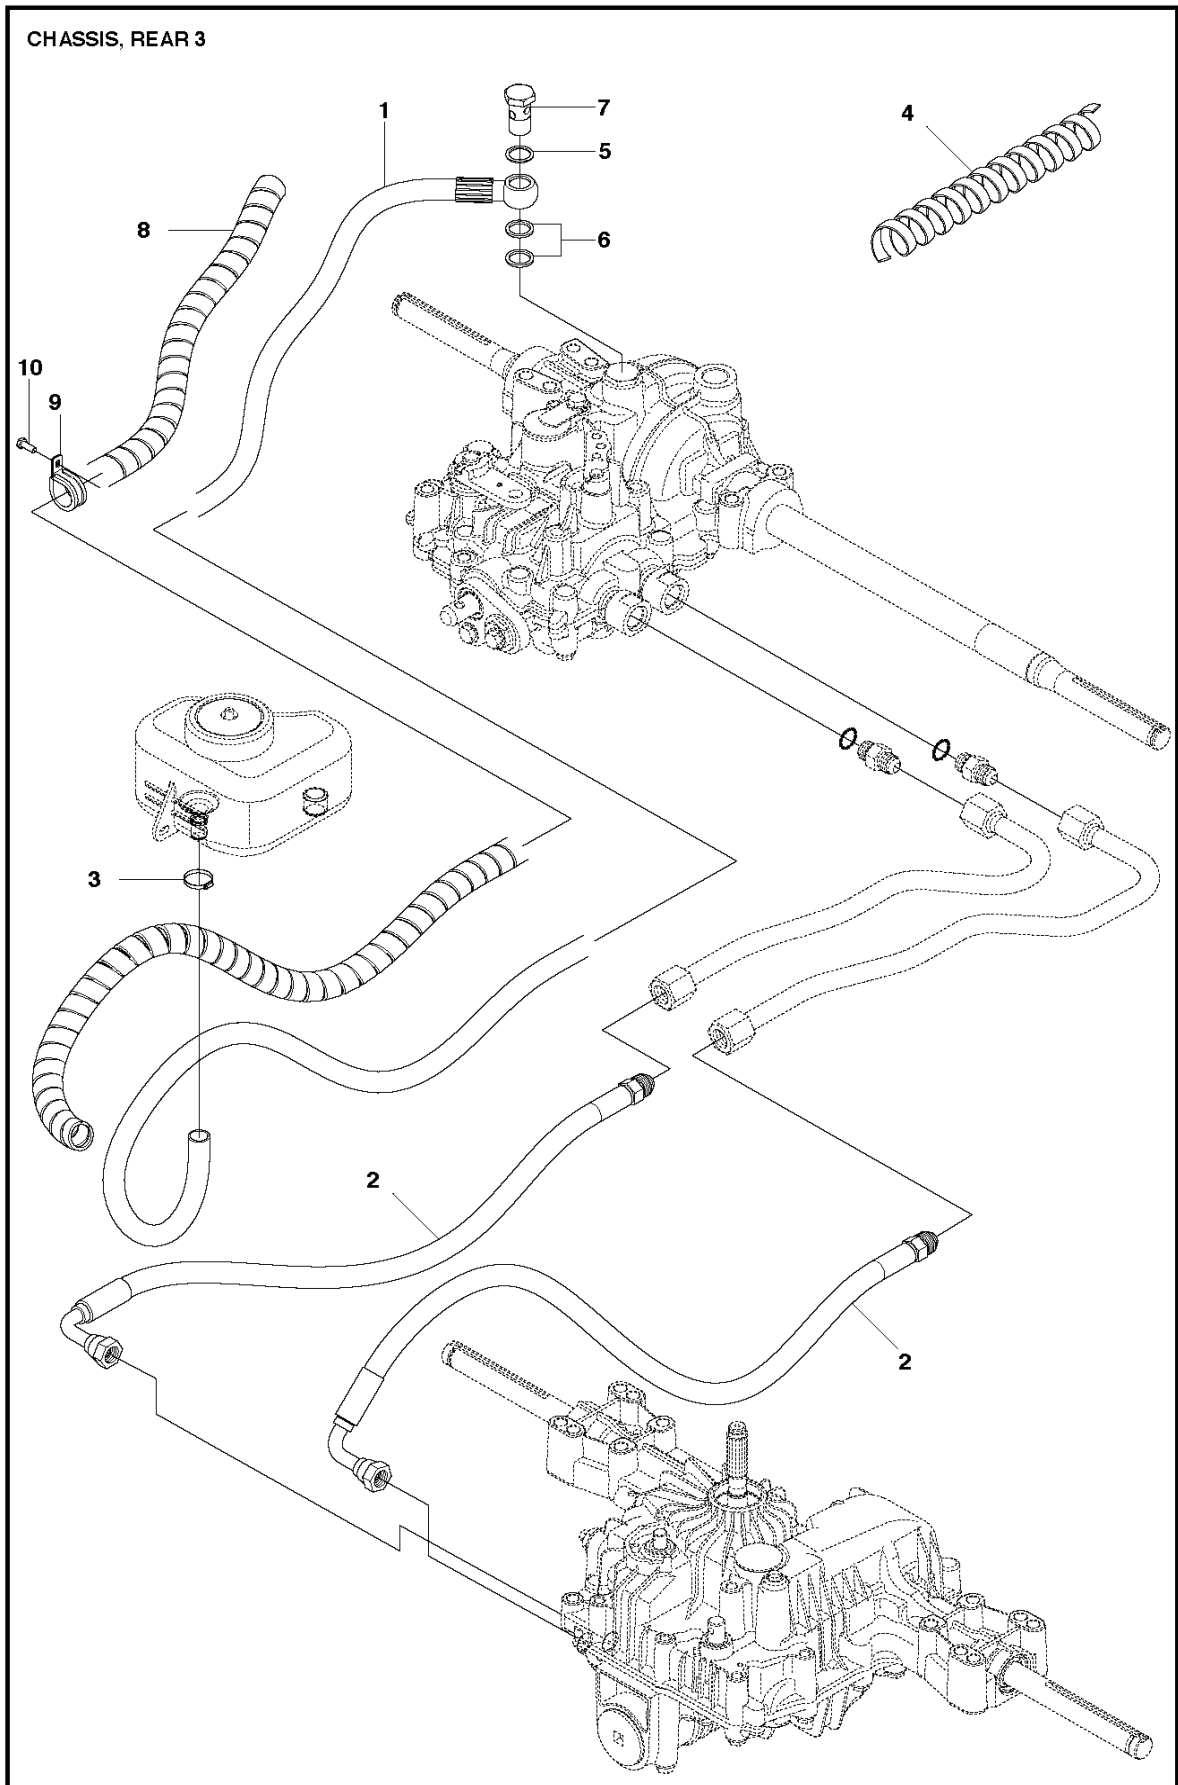

SPARE PARTS CATALOGUE
RIDERS: HUSQVARNA R 320X AWD

Spare Parts List

SPARE PARTS LIST

RIDERS

HUSQVARNA R 320X AWD

RIDERS

PXM_REF	PXM_PARTNO	DESCRIPTION	PXM_REMARK	QTY.
1	523064201	EQUIPMENT FRAME		1
2	525475901	HOOK		1
5	506597401	SCREW EHHFM		2
7	523116602	LEVER		1
8	506918701	WASHER		1
9	725644801	SCREW IHCSFM		1
10	506535603	DRAW SPRING		1
11	525486701	BELT GUIDE		1
12	506974801	PULLEY		1
13	506826802	BUSHING		1
14	725245951	SCREW EHHM		1
15	734116441	WASHER		1
16	577228701	SHEET		1
17	505153901	BELT TENSIONER WHEEL ASSY		1
18	738210404	BALL BEARING		1
19	735313810	CIRCLIP		1
20	734116441	WASHER		1
21	725245951	SCREW EHHM		1
22	504622401	SPRING		1
23	504622102	HANDLE ASSY		1
24	505451701	WASHER		1
25	725645301	SCREW IHCSFM		1
26	535484801	BUSHING		1
27	732211801	LOCK NUT		1
30	506895801	COLLAR SCREW		2
31	732252201	HEXAGON LOCKING NUT		2
32	506966601	HAIR PIN COTTER		1
33	506837601	SPRING		2
34	506837701	RING BOLT		2
35	734117201	WASHER		2
36	731232001	HEXAGON NUT		4

RIDERS

PXM_REF	PXM_PARTNO	DESCRIPTION	PXM_REMARK	QTY.
1	578295003	HYDRAULIC HOSE		1
2	544456403	HYDRAULIC HOSE		2
3	505131101	HOSE CLAMP		1
4	544026601	HOSE GUARD		1
5	544010001	GASKET		1
6	544010003	GASKET		2
7	544020501	PIPE FITTING		1
8	544026607	HOSE GUARD		1
9	574531201	HOSE CLAMP		1
10	725236861	SCREW EHHFT		1