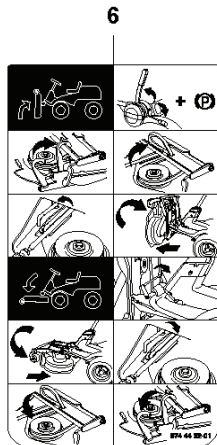

DECALS

RIDERS

PXM_REF	PXM_PARTNO	DESCRIPTION	PXM_REMARK	QTY.
1	595274902	DECAL		2
2	578392509	DECAL		1
3	544211401	LABEL		2
4	579091501	DECAL		2
5	582570001	LABEL		1
6	574443201	LABEL		1
7	581784005	LABEL		1
8	577062001	DECAL		2
9	576973401	DECAL		1