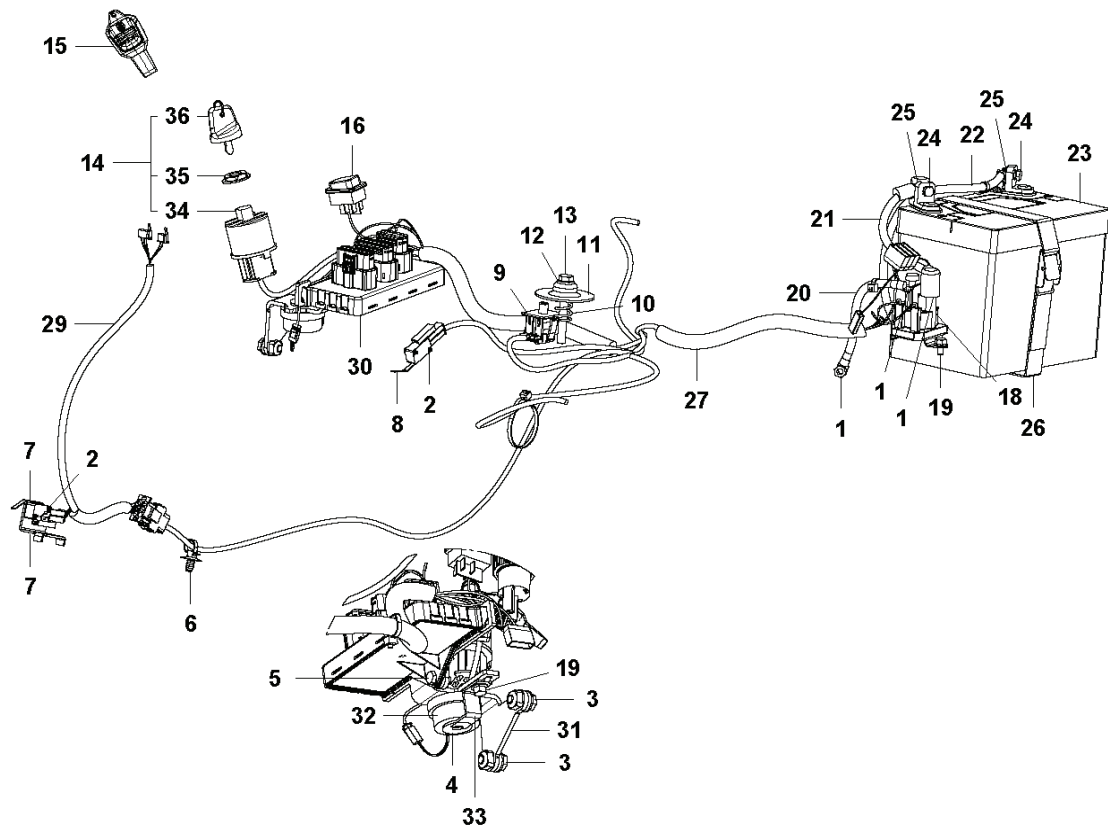

ELECTRICAL

RIDERS

PXM_REF	PXM_PARTNO	DESCRIPTION	PXM_REMARK	QTY.
1	506899801	NUT		3
2	544440701	RIVET		4
3	506570103	SCREW EHHFM		2
4	734116441	WASHER		1
5	725236861	SCREW EHHFT		1
6	579317401	STRAP		1
7	544415701	BRACKET		1
8	574316101	SWITCH		2
9	587648401	SWITCH		1
10	544441201	SPRING		1
11	506909701	SPRING WASHER		1
12	734116401	WASHER		1
13	725246451	SCREW EHHM		1
14	579434301	IGNITION SWITCH		1
15	586379401	LEVER		1
16	502655701	SWITCH		1
18	544439801	RELAY		1
19	725236461	SCREW EHHFT		2
20	576183901	CABLE		1
21	586223902	WIRE		1
22	576183801	CABLE		1
23	577041601	BATTERY		1
24	522622101	SCREW EHHM		2
25	522624301	NUT		2
26	506836802	BELT		1
27	594017701	WIRING ASSY		1
29	593181101	WIRING ASSY		1
30	590568001	CONTROL UNIT		1
31	593820601	BRACKET		1
32	501182101	BUZZER		1
33	589411701	BRACKET		1
34	578261701	IGNITION SWITCH		1 14
35	544442301	NUT		1 14
36	544442401	IGNITION KEY		1 14