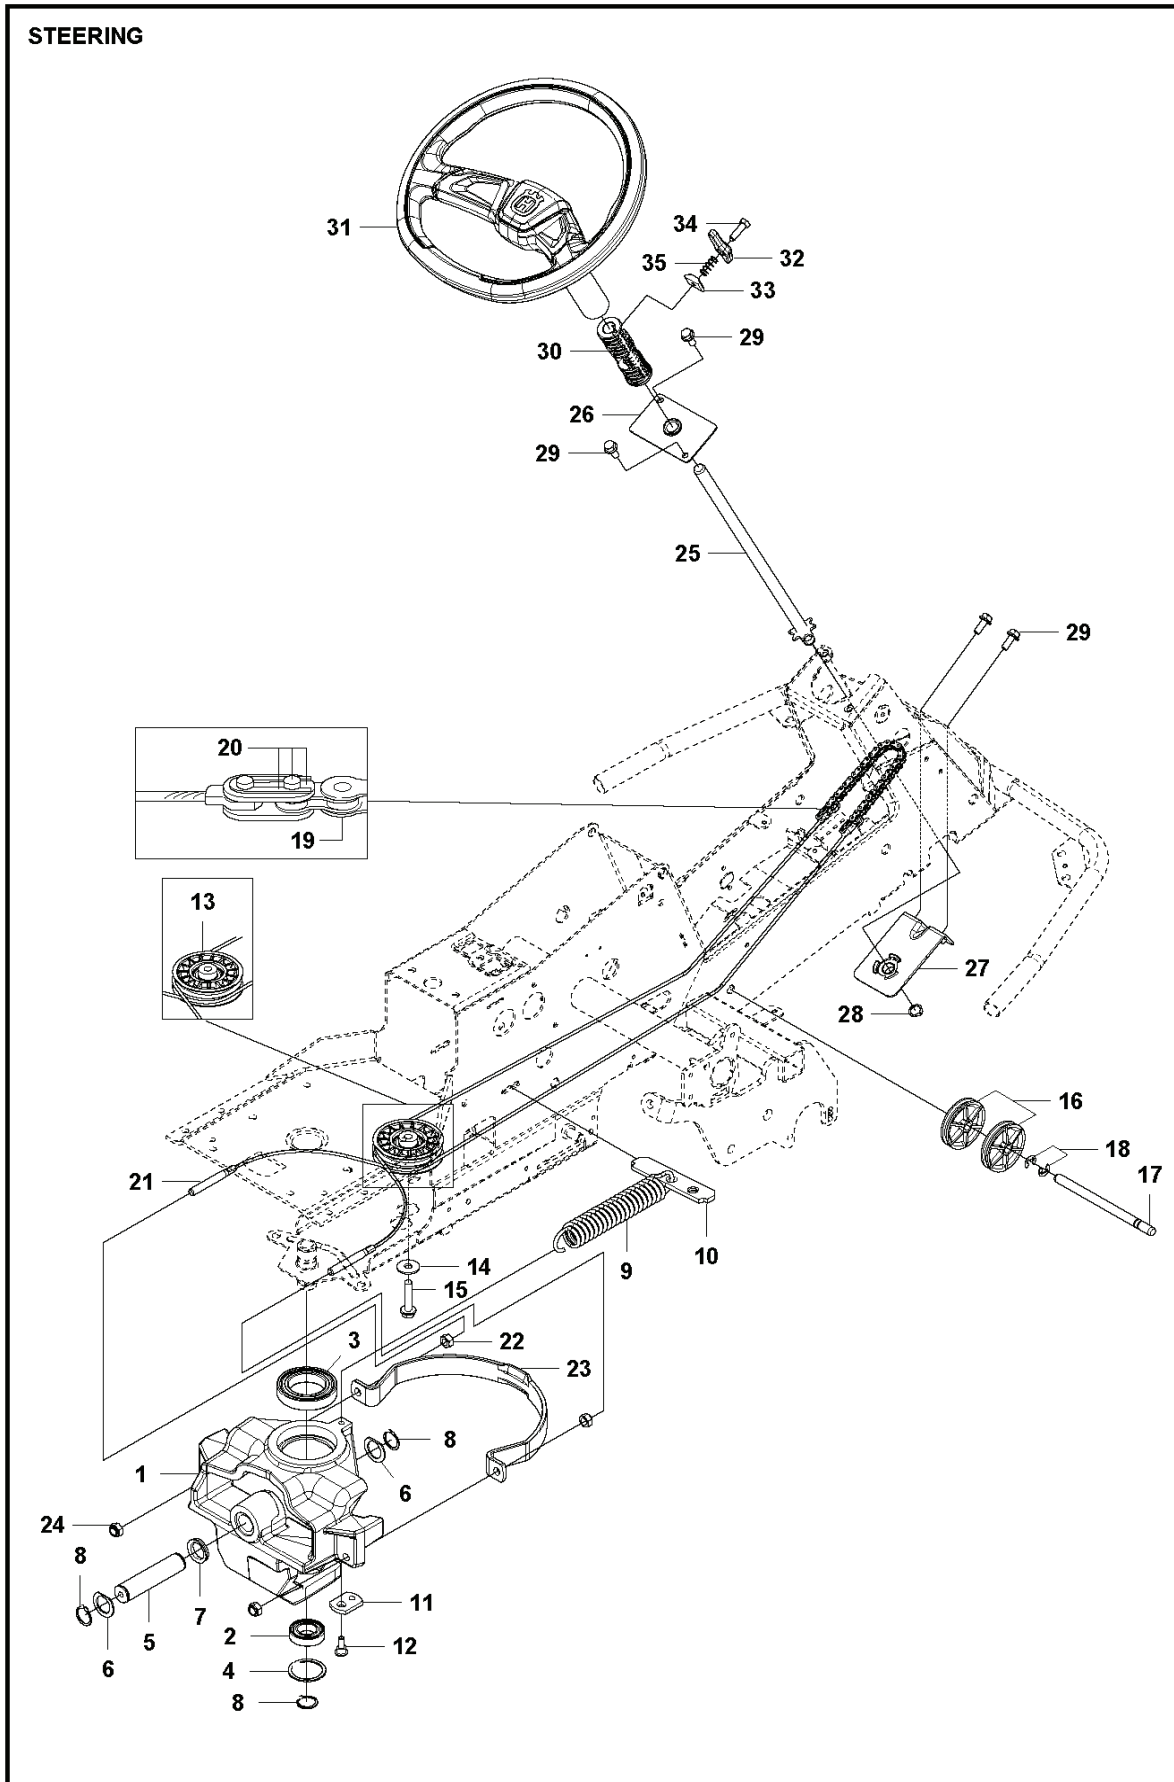

STEERING

RIDERS

PXM_REF	PXM_PARTNO	DESCRIPTION	PXM_REMARK	QTY.
1	577659301	SPINDLE		1
2	738210504	BALL BEARING		1
3	738211004	BALL BEARING		1
4	735314010	CIRCLIP		1
5	506985901	SWING AXLE		1
6	506773401	WASHER		2
7	740681421	V-RING		1
8	735312600	CIRCLIP		3
9	506671901	SPRING		1
10	590735401	SPRING RETAINER		1
11	506670801	LINK		1
12	506597401	SCREW EHHFM		1
13	576492501	PULLEY		1
14	734117441	WASHER		1
15	506675403	SCREW EHHFM		1
16	506522401	STARTER PULLEY		2
17	506539404	SHAFT		1
18	735311420	E-CLIP		2
19	506554601	CHAIN		1
20	506554701	LINKAGE		2
21	501604804	CABLE ASSY		2
22	731232001	HEXAGON NUT		2
23	544427301	WIRE GUIDE		1
24	732212051	NUT		2
25	593949901	STEERING ROD		1
26	584155601	BRACKET		1
27	583899701	BRACKET		1
28	735311700	CIRCLIP		1
29	506570104	SCREW EHHFM		4
30	587080901	DRIVER		1
31	593166106	STEERING WHEEL		1
32	593149501	HANDLE		1
33	593605201	FIXING PLATE		1
34	593149401	PIN		1
35	593868801	SPRING		1