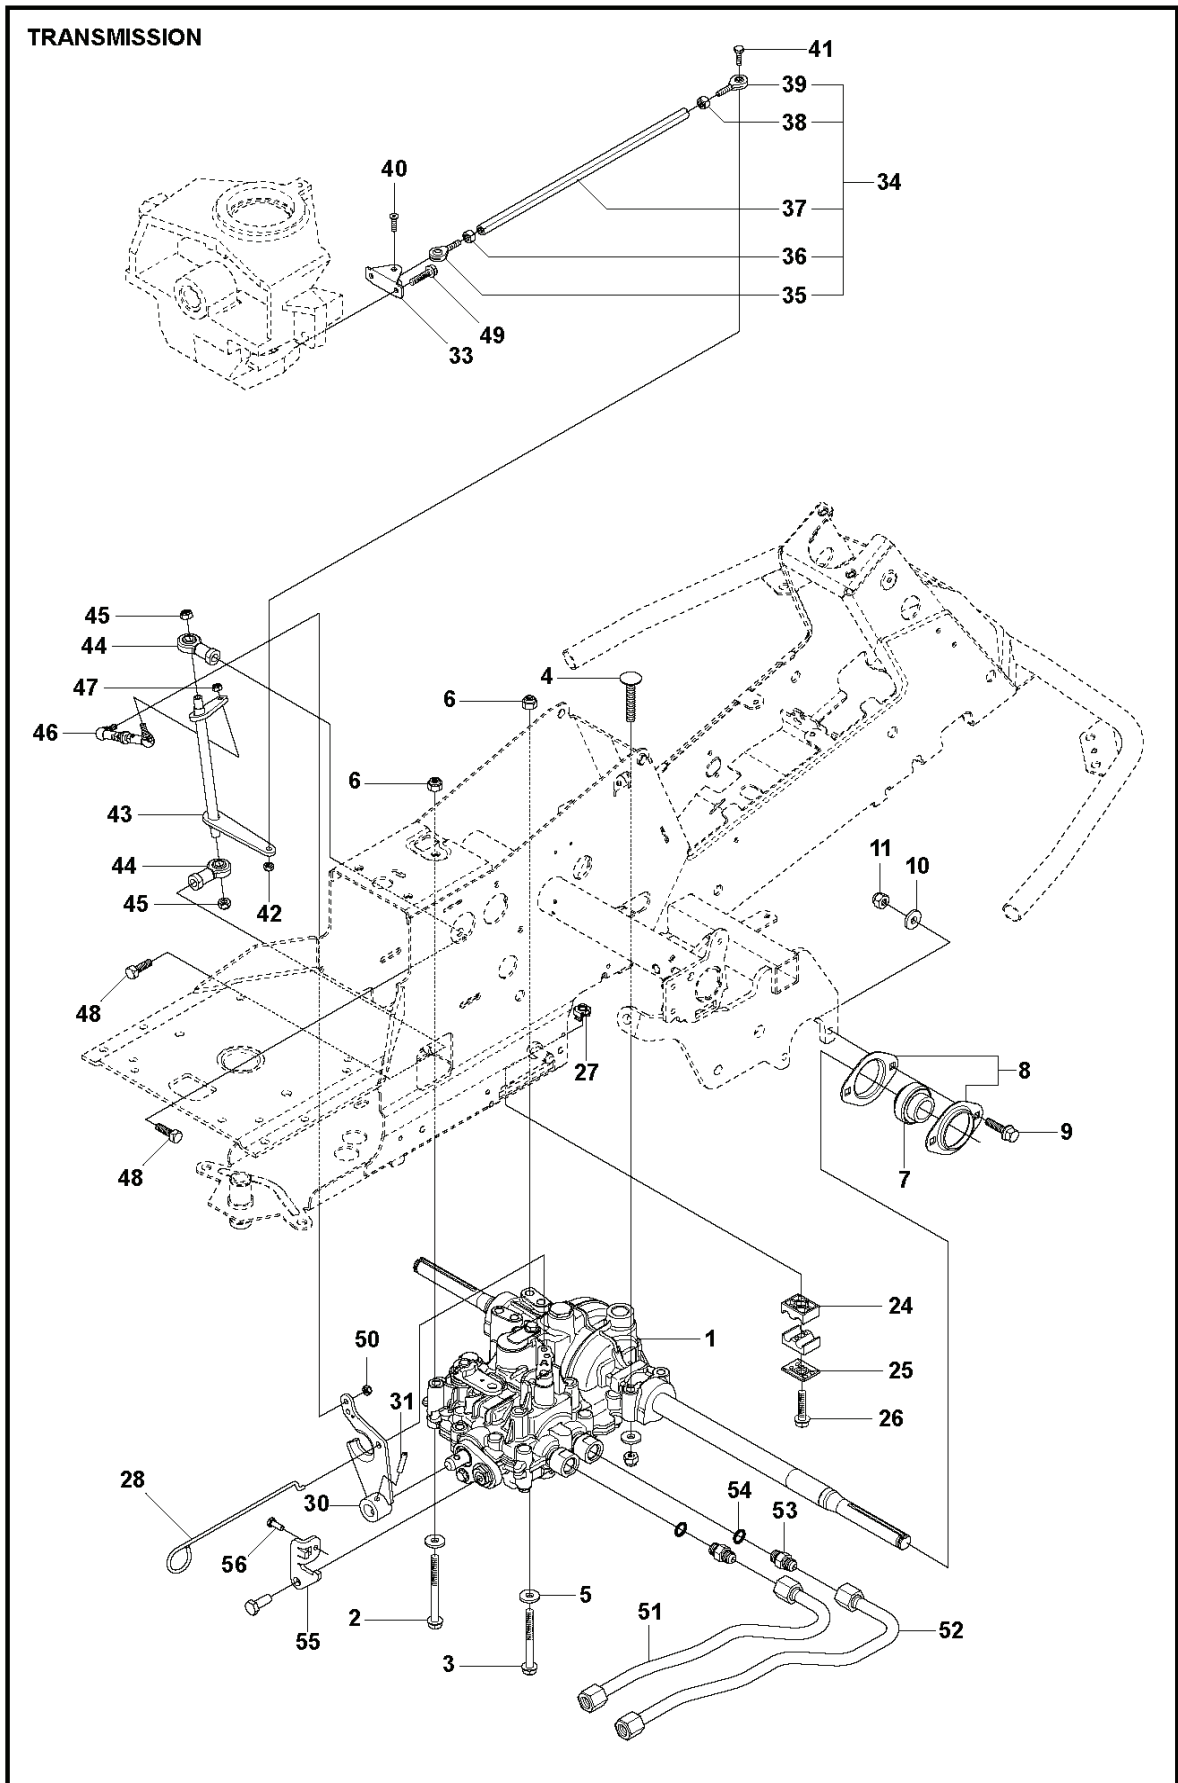

RIDERS

PXM_REF	PXM_PARTNO	DESCRIPTION	PXM_REMARK	QTY.
1	575484301	TRANSMISSION		1
2	725246751	SCREW EHHM		1
3	725246451	SCREW EHHM		1
4	535423803	SCREW RSQM		1
5	734116401	WASHER		3
6	732211801	LOCK NUT		3
7	544008902	BEARING		1
8	544009002	BEARING HOUSING		2
9	506570105	SCREW EHHFM		2
10	734116401	WASHER		2
11	732211801	LOCK NUT		2
24	544373302	PIPE CLAMP		1
25	544373802	COVER PLATE		1
26	506570107	SCREW EHHFM		1
27	544811701	CAGE NUT		1
28	535499701	ARM		1
30	578291901	LEVER		1
31	721434701	SPRING PIN		1
33	535492802	BRACKET		1
34	544456703	ROD		1
35	535486602	ROD END		1 34
36	503221018	HEXAGON NUT		1 34
37	535486503	ROD		1 34
38	731231601	HEXAGON NUT		1 34
39	535486601	ROD END		1 34
40	544841701	SCREW		1
41	725237071	SCREW EHHM		1 34
42	732211601	LOCK NUT		1
43	592910901	LEVER		1
44	506951701	ROD END		2
45	732211801	LOCK NUT		2
46	544441901	ADJUSTMENT ROD		1
47	732211601	LOCK NUT		1
48	725249371	SCREW EHHM		2
49	725236651	HEXAGONAL SCREW M6X12		2
50	732211601	LOCK NUT		3
51	544808001	HYDRAULIC PIPE		2
52	544807901	HYDRAULIC PIPE		2
53	535426806	PIPE FITTING		2
54	592954301	GASKET		2
55	578047801	BRACKET		1
56	725236861	SCREW EHHFT		1