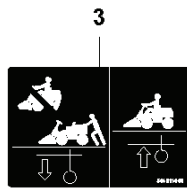

DECALS

RIDERS

PXM_REF	PXM_PARTNO	DESCRIPTION	PXM_REMARK	QTY.
1	595274902	DECAL		2
2	578392509	DECAL		1
3	544211401	LABEL		2
4	579091501	DECAL		2
5	582570001	LABEL		1
6	574443201	LABEL		1
7	581784005	LABEL		1
8	577062001	DECAL		2
9	576973401	DECAL		1