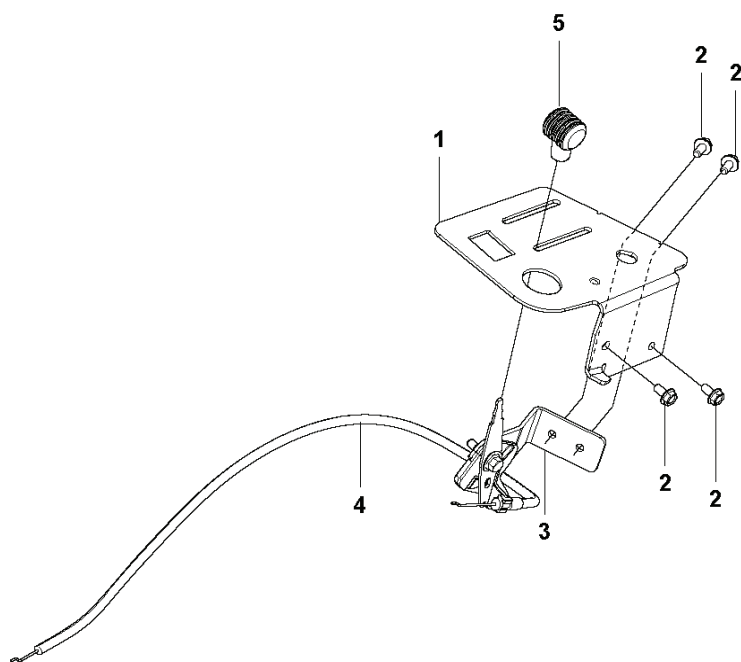

CONTROL UNIT

RIDERS

PXM_REF	PXM_PARTNO	DESCRIPTION	PXM_REMARK	QTY.
1	578033102	SUPPORT		1
2	535475212	SCREW EHHFM		4
3	578023501	THROTTLE CONTROL		1
4	544301701	WIRE		1
5	506889101	KNOB		1