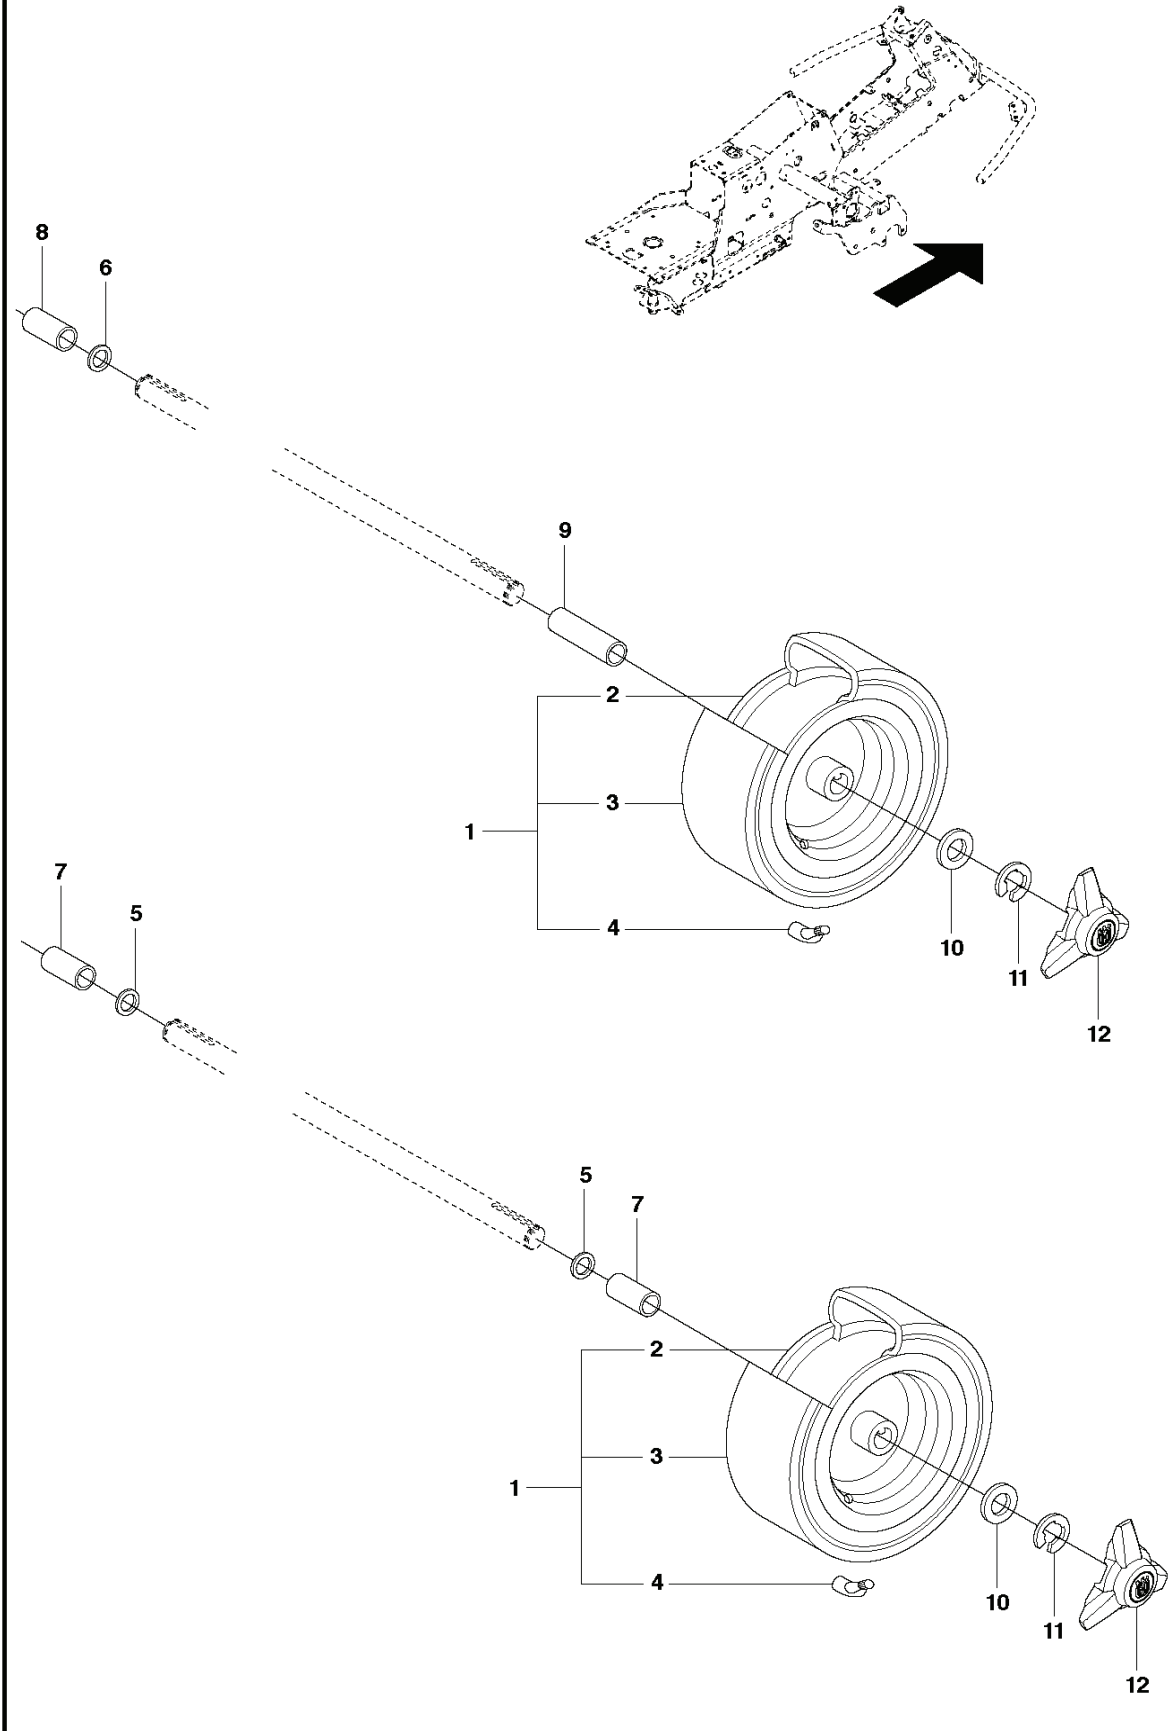

WHEELS & TIRES

RIDERS

PXM_REF	PXM_PARTNO	DESCRIPTION	PXM_REMARK	QTY.
1	523012602	WHEEL		4
2	523034801	RIM		1 1
3	523034602	TIRE		1 1
4	523034701	VALVE		1 1
5	506504803	WASHER		2
6	506945801	WASHER		1
7	506596203	SPACING SLEEVE		2
8	544132601	SLEEVE		1
9	544132602	SLEEVE		1
10	506504805	WASHER		4
11	506899001	E-CLIP		4
12	544353501	HUB CAP		4