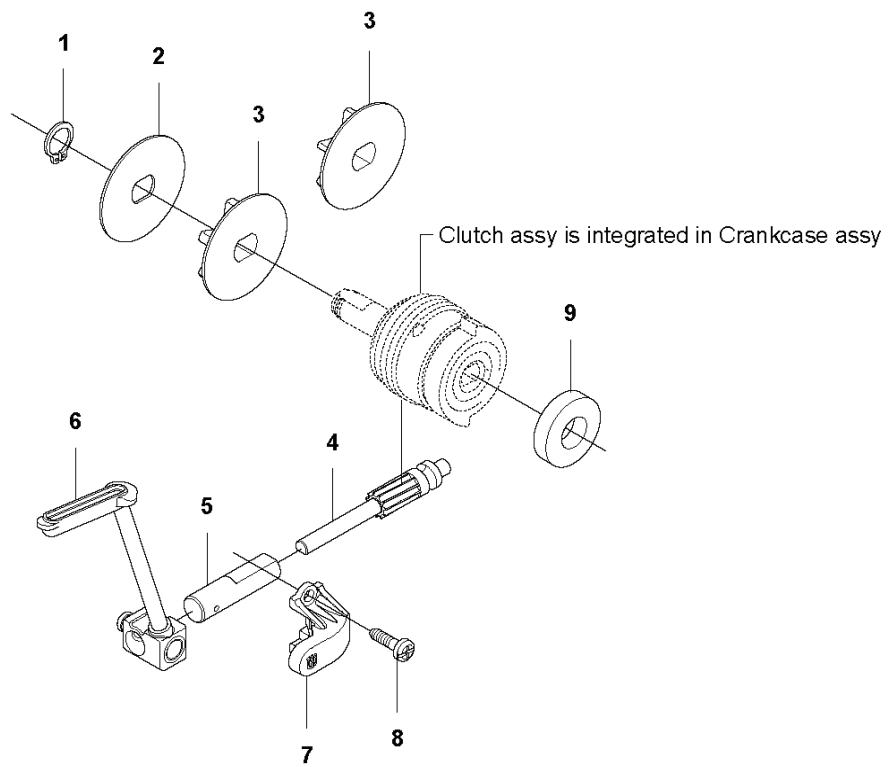

B 535i XP / 330i
CLUTCH

CHAIN SAWS

PXM_REF	PXM_PARTNO	DESCRIPTION	PXM_REMARK	QTY.
1	735311200	CIRCLIP		1
2	577271501	WASHER		1
3	594035201	SPUR SPROCKET	.325"mini - 7T	1
3	590087701	SPUR SPROCKET	3/8"mini - 6T	1
3	579534501	SPUR SPROCKET	"1/4" - 8T	1
4	540057901	PUMP PISTON		1
5	537154801	PUMP CYLINDER		1
6	577272501	OIL HOSE		1
7	579246901	BRACKET		1
8	503212813	SCREW CCRPANT		2
9	580760601	DISTANCE	Not needed with Clutch assy. 585 57 64-01	1