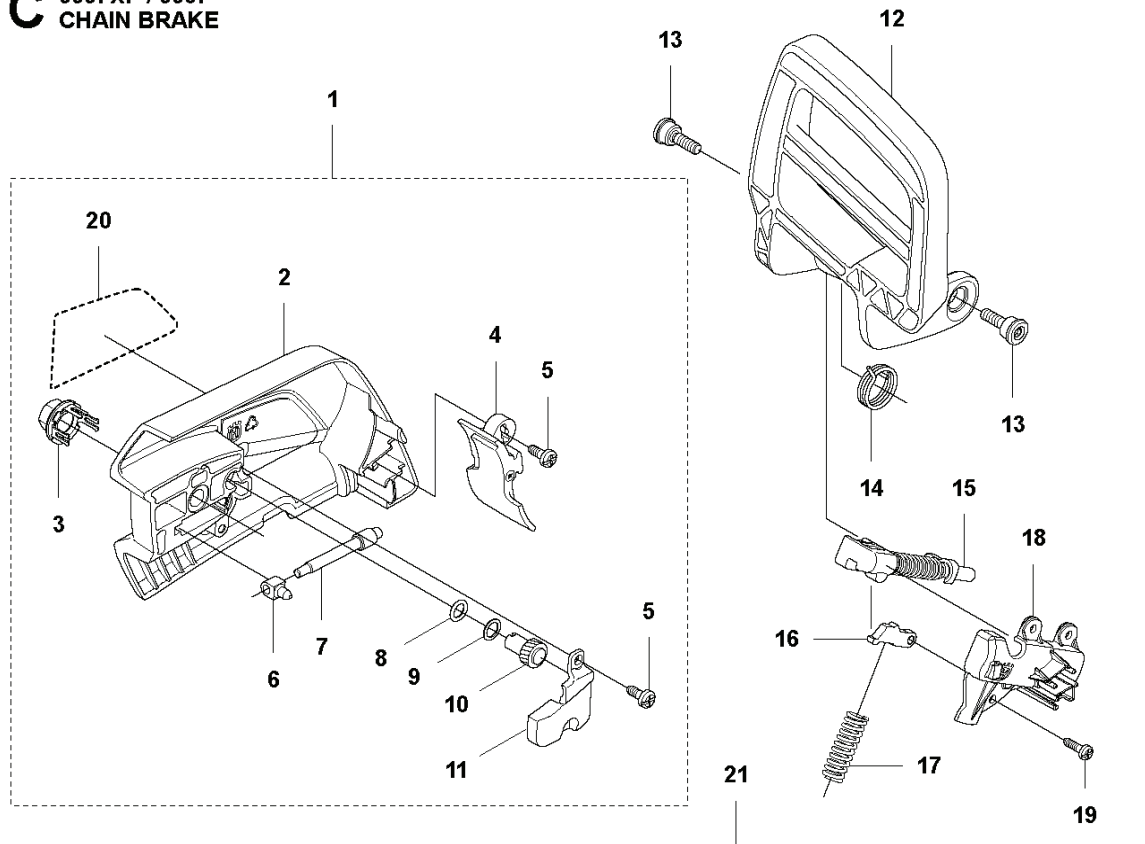

C 535i XP / 330i
CHAIN BRAKE

CHAIN SAWS

PXM_REF	PXM_PARTNO	DESCRIPTION	PXM_REMARK	QTY.
1	576905601	CLUTCH COVER ASSY	535i XP	1
2	576905701	CLUTCH COVER		1 1
3	505197301	NUT		1 1
4	577722101	CHIP GUARD		1 1. 21.
5	503217072	SCREW CCRPANT		0 1. 21.
6	501454102	NUT		1 1
7	537397001	WORM SCREW		1 1
8	740480702	O-RING		1 1
9	503230063	WASHER		1 1
10	537079402	WORM WHEEL		1 1
11	505214501	COVER		1 1
12	576903901	HAND GUARD		1
13	503893001	SCREW		2
14	577649801	TORSION SPRING		1
15	577549501	SHAFT ASSY		1
16	577272001	CATCH		1
17	576904601	SPRING		1
18	577365601	BRACKET		1
19	503212813	SCREW CCRPANT		3
20	578228901	DECAL		1 1
21	578914201	CLUTCH COVER ASSY	330i	1
22	578790601	CLUTCH COVER		1 21
23	578779401	COVER		1 21
24	537347803	KNOB		1 21
25	578776501	CHAIN TENSIONER		1 21
26	537392902	CHAIN TENSION SCREW		1 21
27	525354301	BEARING SLEEVE		1 21
28	504542801	COVER LID		1 21
29	578778201	WEAR PLATE		1 21
30	578915801	DECAL		1 21

B 535i XP / 330i
CLUTCH

CHAIN SAWS

PXM_REF	PXM_PARTNO	DESCRIPTION	PXM_REMARK	QTY.
1	735311200	CIRCLIP		1
2	577271501	WASHER		1
3	594035201	SPUR SPROCKET	.325"mini - 7T	1
3	590087701	SPUR SPROCKET	3/8"mini - 6T	1
3	579534501	SPUR SPROCKET	"1/4" - 8T	1
4	540057901	PUMP PISTON		1
5	537154801	PUMP CYLINDER		1
6	577272501	OIL HOSE		1
7	579246901	BRACKET		1
8	503212813	SCREW CCRPANT		2
9	580760601	DISTANCE	Not needed with Clutch assy. 585 57 64-01	1