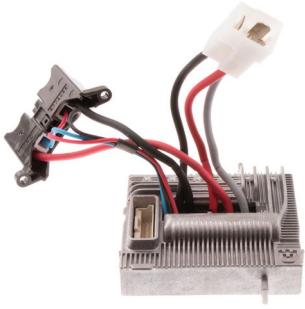

PNC: # 586265201