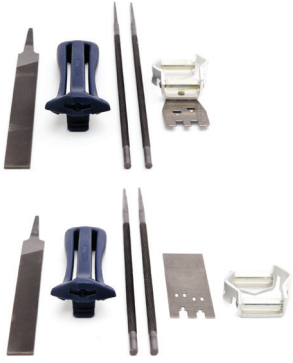

CHAINSAW BAG
PNC: # 576859101

SAW CHAIN H00 1/4" 1.3 MM
PNC: # 501844060

SAW CHAIN H00 1/4" 1.3 MM
PNC: # 501844068

PIXEL 3/8" MINI LAMINATED
SMALL BAR MOUNT
PNC: # 501959545

PIXEL 3/8" MINI LAMINATED
SMALL BAR MOUNT
PNC: # 501959552

1/4" SMALL BAR MOUNT
PNC: # 579559068

1/4" CARVING SMALL BAR MOUNT
PNC: # 587394460

1/4" CARVING SMALL BAR MOUNT
PNC: # 587394468

EYELET
PNC: # 578077101

CHAIN SAWS

FILE KITS
PNC: # 580687501

FILE GAUGE 3/8 HOBBY
PNC: # 505698103