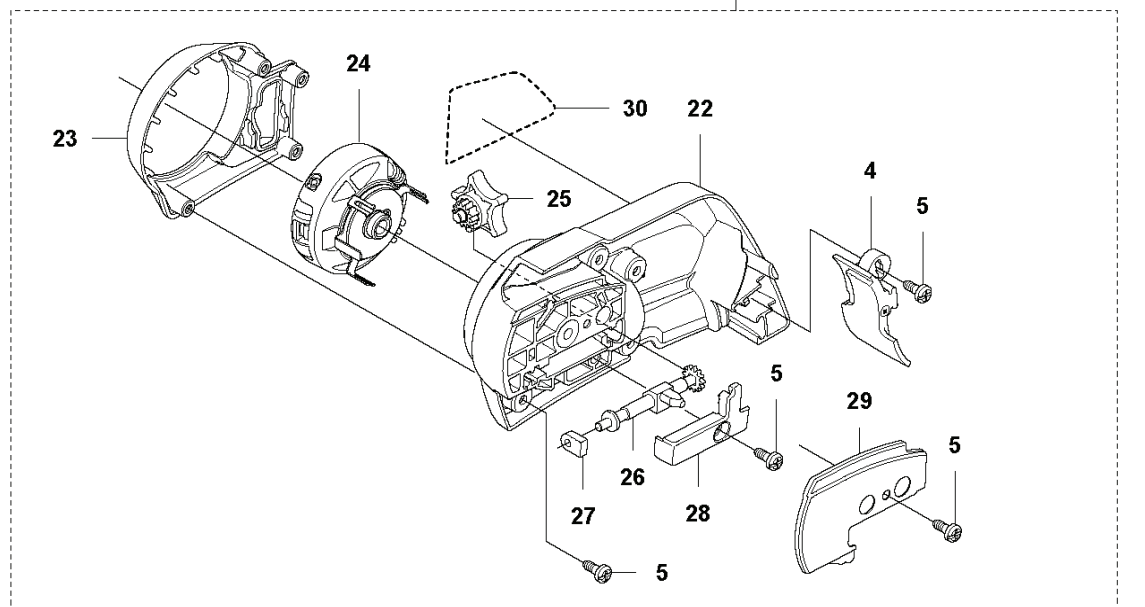

C 535i XP / 330i
CHAIN BRAKE

CHAIN SAWS

PXM_REF	PXM_PARTNO	DESCRIPTION	PXM_REMARK	QTY.
1	576905601	CLUTCH COVER ASSY	535i XP	1
2	576905701	CLUTCH COVER		1 1
3	505197301	NUT		1 1
4	577722101	CHIP GUARD		1 1. 21.
5	503217072	SCREW CCRPANT		0 1. 21.
6	501454102	NUT		1 1
7	537397001	WORM SCREW		1 1
8	740480702	O-RING		1 1
9	503230063	WASHER		1 1
10	537079402	WORM WHEEL		1 1
11	505214501	COVER		1 1
12	576903901	HAND GUARD		1
13	503893001	SCREW		2
14	577649801	TORSION SPRING		1
15	577549501	SHAFT ASSY		1
16	577272001	CATCH		1
17	576904601	SPRING		1
18	577365601	BRACKET		1
19	503212813	SCREW CCRPANT		3
20	578228901	DECAL		1 1
21	578914201	CLUTCH COVER ASSY	330i	1
22	578790601	CLUTCH COVER		1 21
23	578779401	COVER		1 21
24	537347803	KNOB		1 21
25	578776501	CHAIN TENSIONER		1 21
26	537392902	CHAIN TENSION SCREW		1 21
27	525354301	BEARING SLEEVE		1 21
28	504542801	COVER LID		1 21
29	578778201	WEAR PLATE		1 21
30	578915801	DECAL		1 21

B 535i XP / 330i
CLUTCH

CHAIN SAWS

PXM_REF	PXM_PARTNO	DESCRIPTION	PXM_REMARK	QTY.
1	735311200	CIRCLIP		1
2	577271501	WASHER		1
3	594035201	SPUR SPROCKET	.325"mini - 7T	1
3	590087701	SPUR SPROCKET	3/8"mini - 6T	1
3	579534501	SPUR SPROCKET	"1/4" - 8T	1
4	540057901	PUMP PISTON		1
5	537154801	PUMP CYLINDER		1
6	577272501	OIL HOSE		1
7	579246901	BRACKET		1
8	503212813	SCREW CCRPANT		2
9	580760601	DISTANCE	Not needed with Clutch assy. 585 57 64-01	1