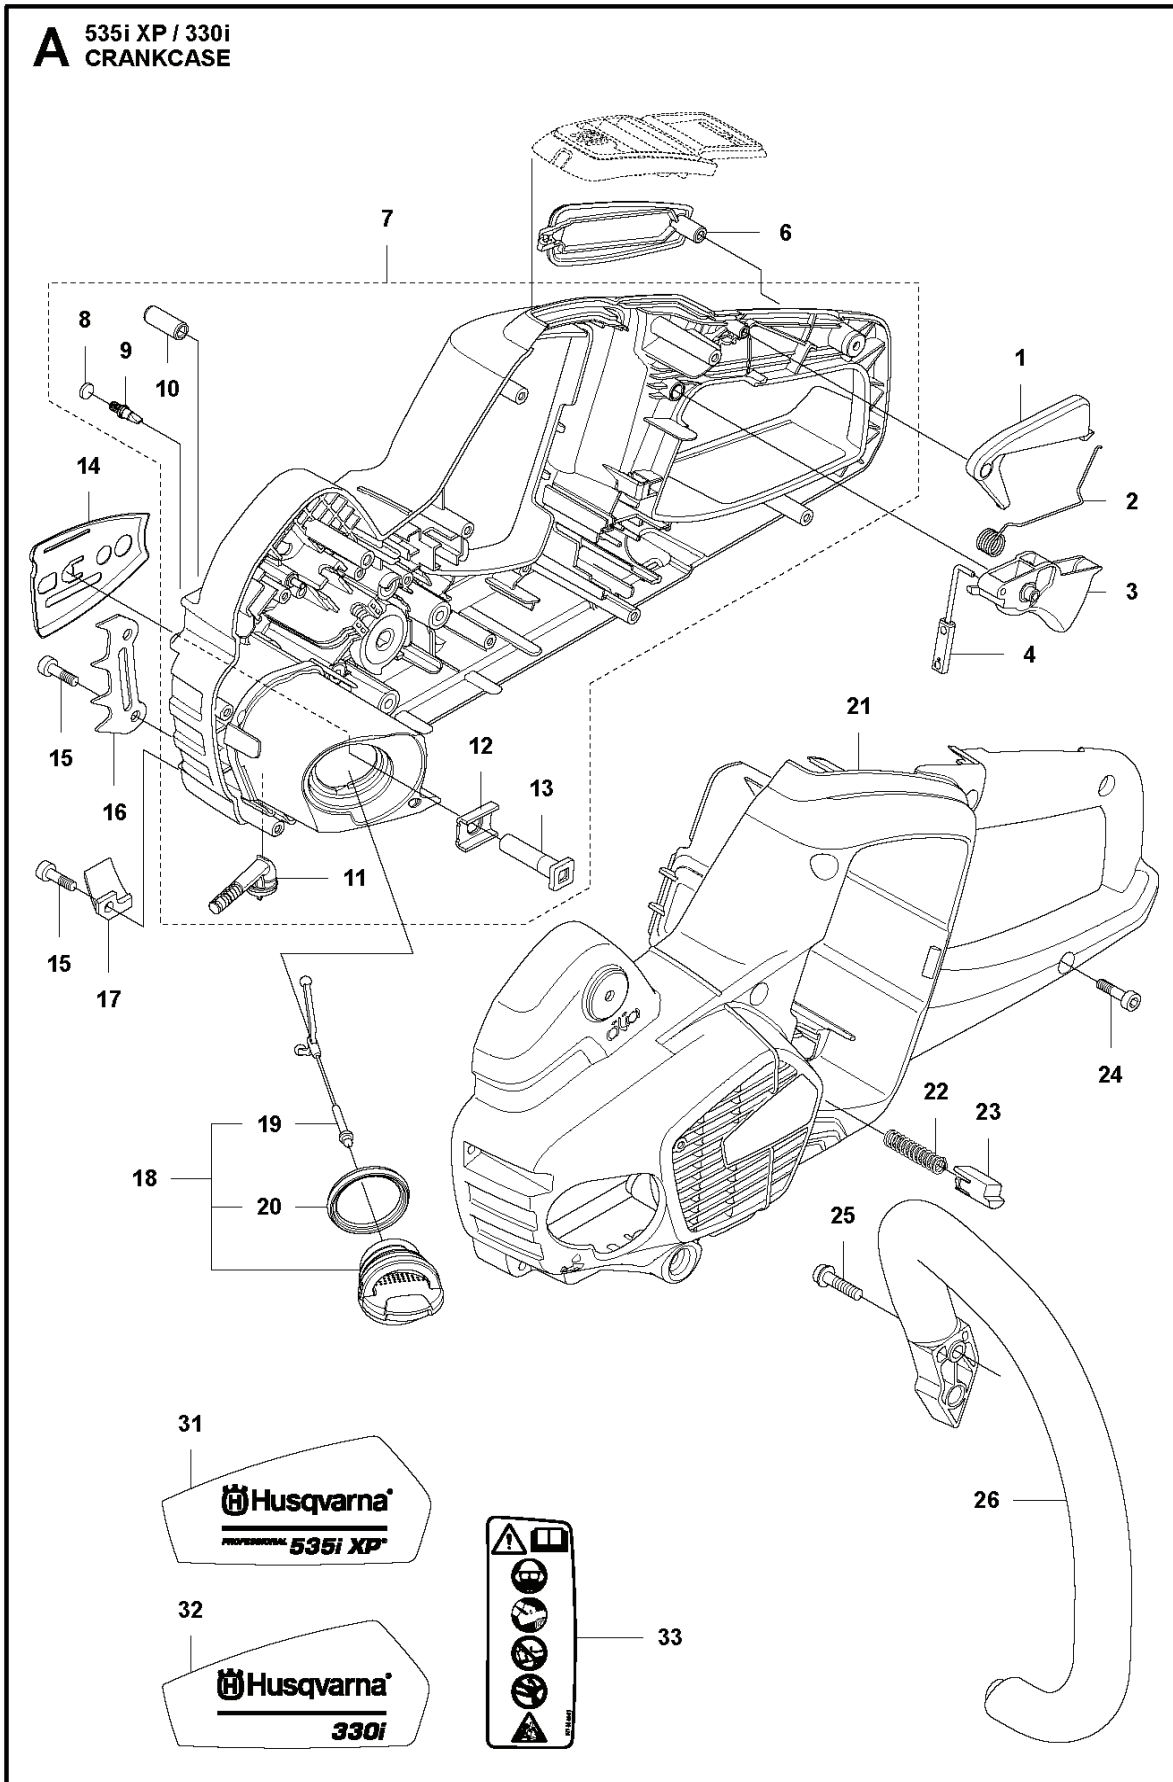

A 535i XP / 330i
CRANKCASE

CHAIN SAWS

PXM_REF	PXM_PARTNO	DESCRIPTION	PXM_REMARK	QTY.
1	506495701	THROTTLE LOCKOUT		2
2	544099901	SPRING		1
3	577312701	THROTTLE CONTROL		1
4	577855101	THROTTLE ROD ASSY		1
6	577261901	HANDLE INSERT		1
7	581268401	CRANKCASE ASSY		1
8	537403501	FILTER		1 7
9	530026119	CHECK VALVE		1 7
10	501623301	SPRING PIN		1 7
11	581120201	OIL SCREEN		1 7
12	576999701	STIFFENING PLATE		1 7
13	503875401	BAR BOLT		1 7
14	576901401	CHAIN GUIDE		1
15	503217416	SCREW IHSCT	Only 1 for 330i	3
16	577286601	SPIKE	Only for 535i XP	1
17	505288501	CHAIN CATCHER		1
18	522620001	TANK CAP ASSY		1
19	503578901	HOLDER		1 18
20	537215001	SEALING		1 18
21	577063402	CRANKCASE		1
22	585480001	SPRING		1
23	577996601	PUSH BUTTON		1
24	503216674	SCREW IHSCT		9
25	503218876	SCREW IHSCT		2
26	577063501	FRONT HANDLE		1
31	578229003	DECAL		1
32	578229004	DECAL		1
33	577844301	DECAL		1