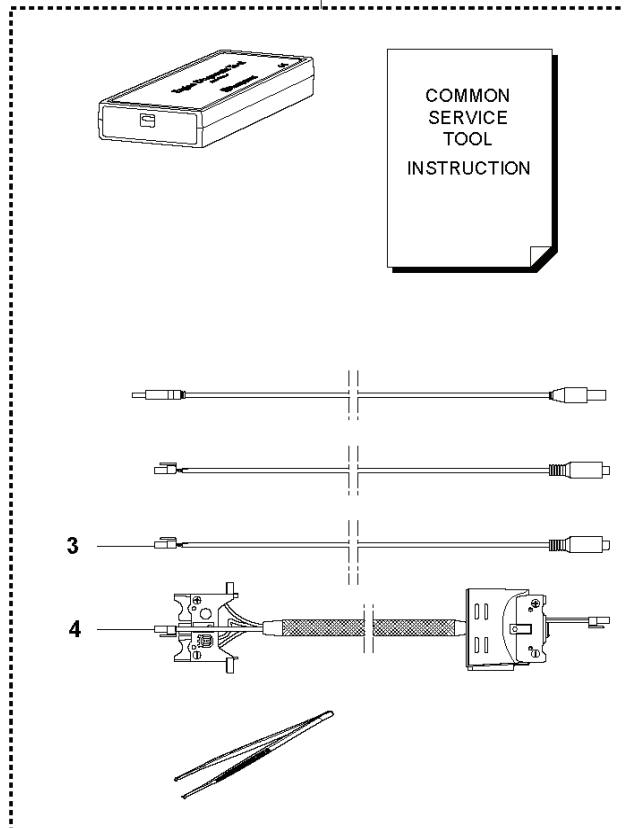

E 535i XP / 330i
ACCESSORIES

535i XP Only

2