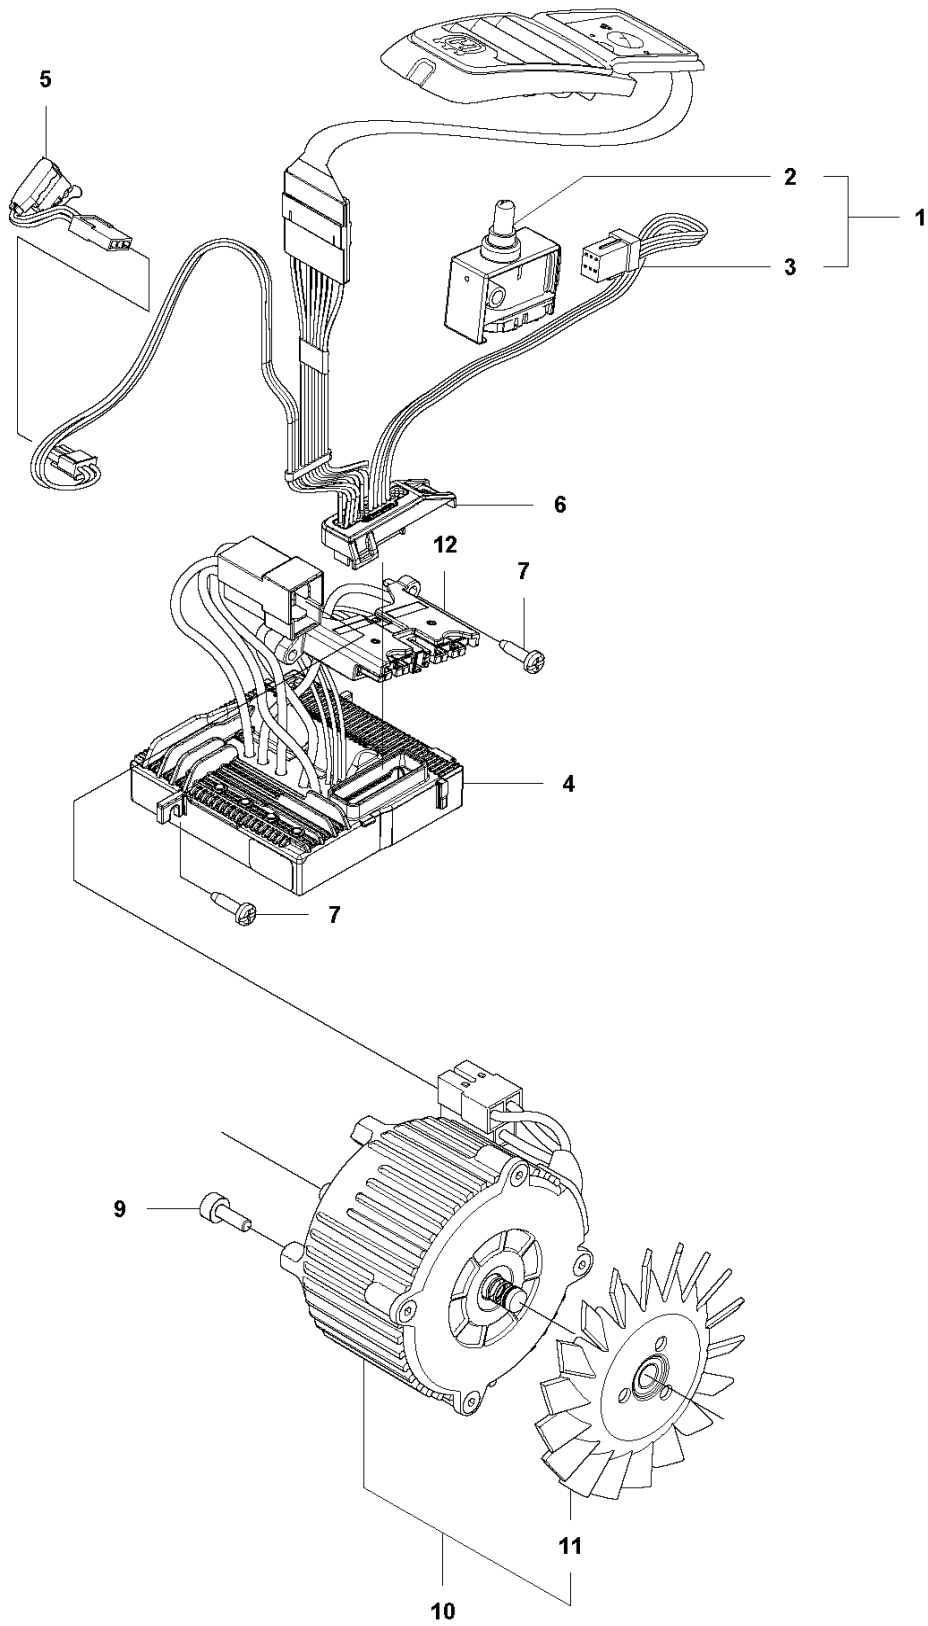

SPARE PARTS CATALOGUE
CHAIN SAWS: HUSQVARNA 535I XP[®]

Spare Parts List

Frequent Parts

Accessories

SPARE PARTS LIST

CHAIN SAWS

HUSQVARNA 535I XP®

D 535i XP / 330i
ELECTRIC, CONTROL UNIT GEN 2

CHAIN SAWS

PXM_REF	PXM_PARTNO	DESCRIPTION	PXM_REMARK	QTY.
1	593896001	SWITCH KIT		1
2	582050701	TRIGGER SWITCH		1 1
3	582713301	WIRING ASSY		1 1
4	586265201	CONTROL UNIT		1
5	577827701	WIRING ASSY		1
6	587327201	BRACKET		1
7	503212813	SCREW CCRPANT		3
9	503202512	SCREW IHSCM		1
10	577315802	MOTOR ASSY	Complete with fan	1
11	581300901	FAN		1
12	593813001	CONNECTOR		1

C 535i XP / 330i
CHAIN BRAKE

CHAIN SAWS

PXM_REF	PXM_PARTNO	DESCRIPTION	PXM_REMARK	QTY.
1	576905601	CLUTCH COVER ASSY	535i XP	1
2	576905701	CLUTCH COVER		1 1
3	505197301	NUT		1 1
4	577722101	CHIP GUARD		1 1. 21.
5	503217072	SCREW CCRPANT		0 1. 21.
6	501454102	NUT		1 1
7	537397001	WORM SCREW		1 1
8	740480702	O-RING		1 1
9	503230063	WASHER		1 1
10	537079402	WORM WHEEL		1 1
11	505214501	COVER		1 1
12	576903901	HAND GUARD		1
13	503893001	SCREW		2
14	577649801	TORSION SPRING		1
15	577549501	SHAFT ASSY		1
16	577272001	CATCH		1
17	576904601	SPRING		1
18	577365601	BRACKET		1
19	503212813	SCREW CCRPANT		3
20	578228901	DECAL		1 1
21	578914201	CLUTCH COVER ASSY	330i	1
22	578790601	CLUTCH COVER		1 21
23	578779401	COVER		1 21
24	537347803	KNOB		1 21
25	578776501	CHAIN TENSIONER		1 21
26	537392902	CHAIN TENSION SCREW		1 21
27	525354301	BEARING SLEEVE		1 21
28	504542801	COVER LID		1 21
29	578778201	WEAR PLATE		1 21
30	578915801	DECAL		1 21

B 535i XP / 330i
CLUTCH

CHAIN SAWS

PXM_REF	PXM_PARTNO	DESCRIPTION	PXM_REMARK	QTY.
1	735311200	CIRCLIP		1
2	577271501	WASHER		1
3	594035201	SPUR SPROCKET	.325"mini - 7T	1
3	590087701	SPUR SPROCKET	3/8"mini - 6T	1
3	579534501	SPUR SPROCKET	"1/4" - 8T	1
4	540057901	PUMP PISTON		1
5	537154801	PUMP CYLINDER		1
6	577272501	OIL HOSE		1
7	579246901	BRACKET		1
8	503212813	SCREW CCRPANT		2
9	580760601	DISTANCE	Not needed with Clutch assy. 585 57 64-01	1