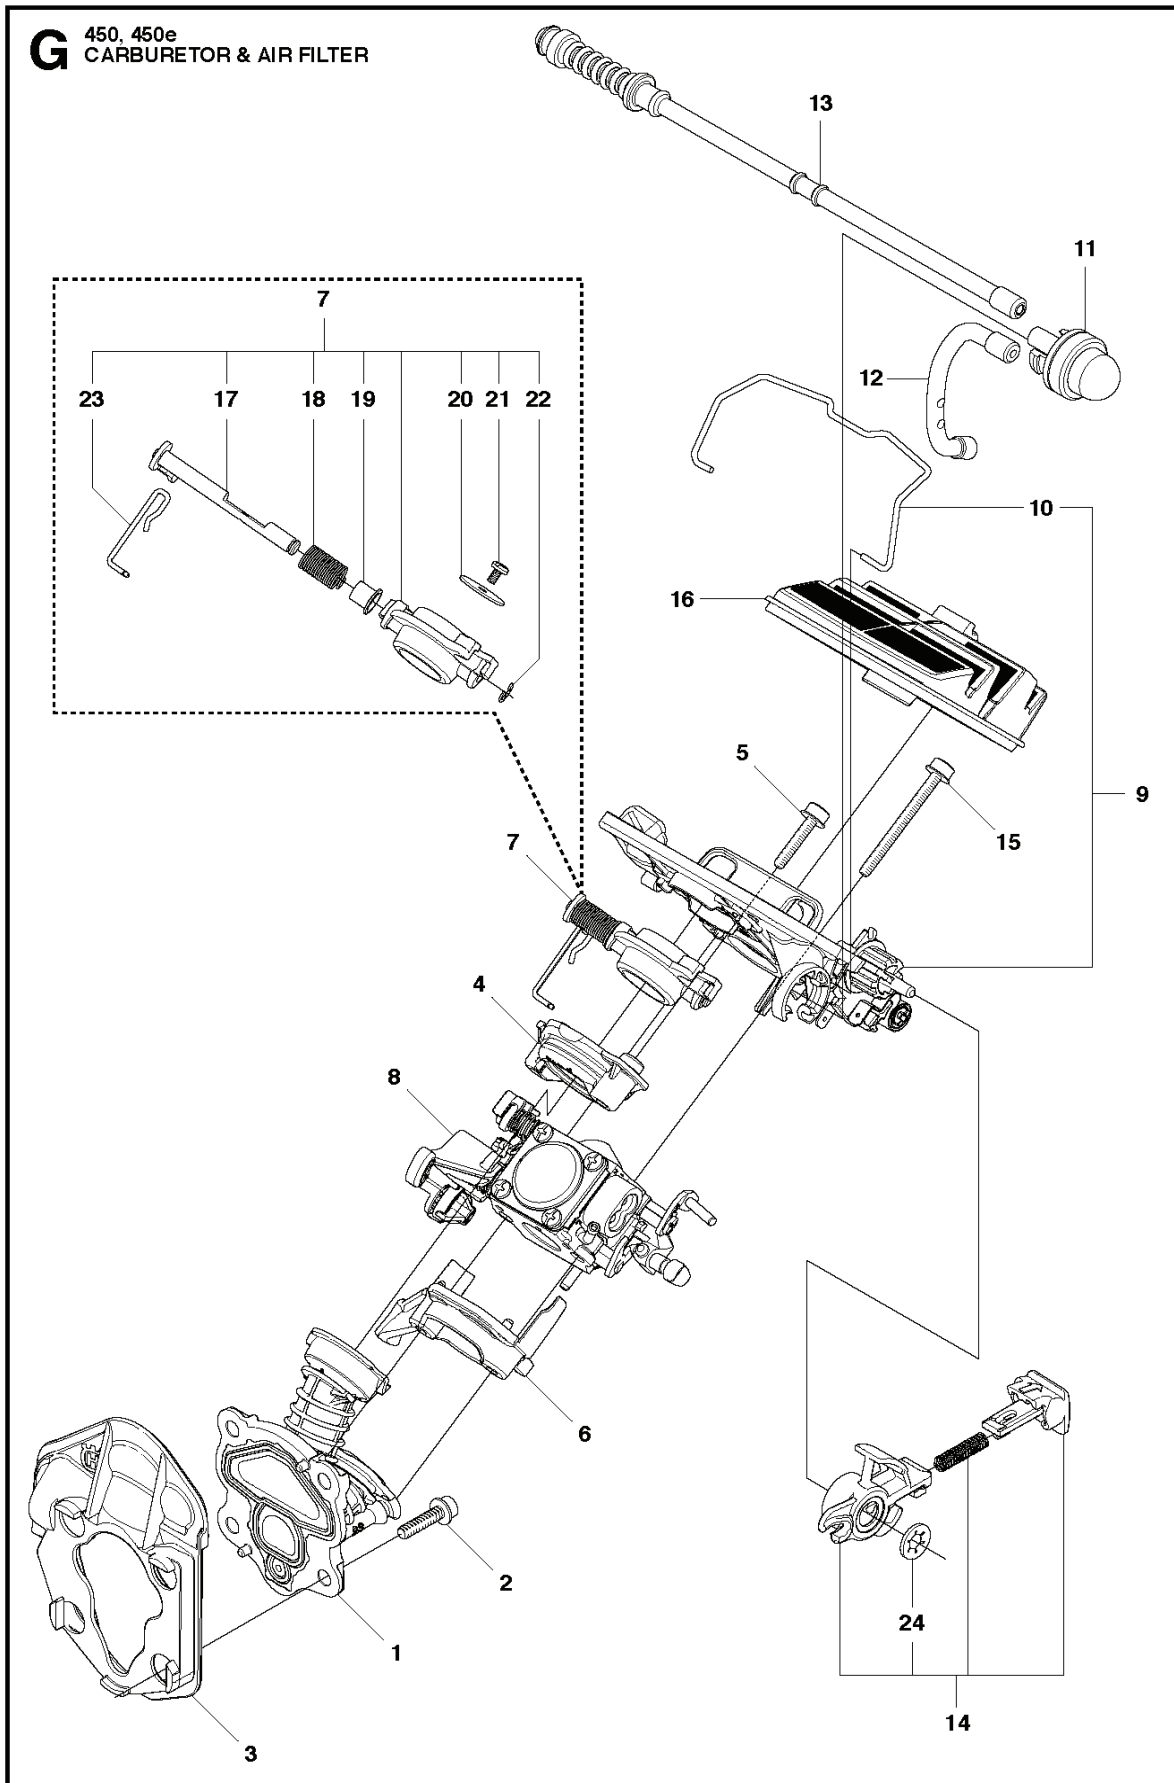

G 450, 450e
CARBURETOR & AIR FILTER

CHAIN SAWS

PXM_REF	PXM_PARTNO	DESCRIPTION	PXM_REMARK	QTY.
1	544082301	PIPE ASSY		1
2	503200216	SCREW IHSCFM		4
3	544083801	INTERMEDATE WALL		1
4	544084001	FLANGE		1
5	503210725	SCREW IHSCFT		2
6	544084101	FLANGE		1
7	544148201	THROTTLE		1
8	506450401	CARBURETTOR	C1M-EL37B	1
9	505514701	FILTER HOLDER ASSY		1
10	544231401	SHACKLE		1 9
11	503936601	PURGE	air purge	1
12	544401901	HOSE	suction hose	1
13	577535101	RETURN HOSE	return hose	1
14	544359902	CONTROL		1
15	503210750	SCREW IHSCFT		2
16	544080801	AIR FILTER	μ 80	1
16	544080802	AIR FILTER	μ 44	1
16	544080803	AIR FILTER	Felt	1
17	502081001	SHAFT ASSY		1 7
18	502081101	SPRING		1 7
19	502080801	COLLAR		1 7
20	502081201	VALVE		1 7
21	503481801	SCREW		1 7
22	537385201	CLIP		1 7
23	502080901	ROD		1 7
24	735583000	WASHER		1 14