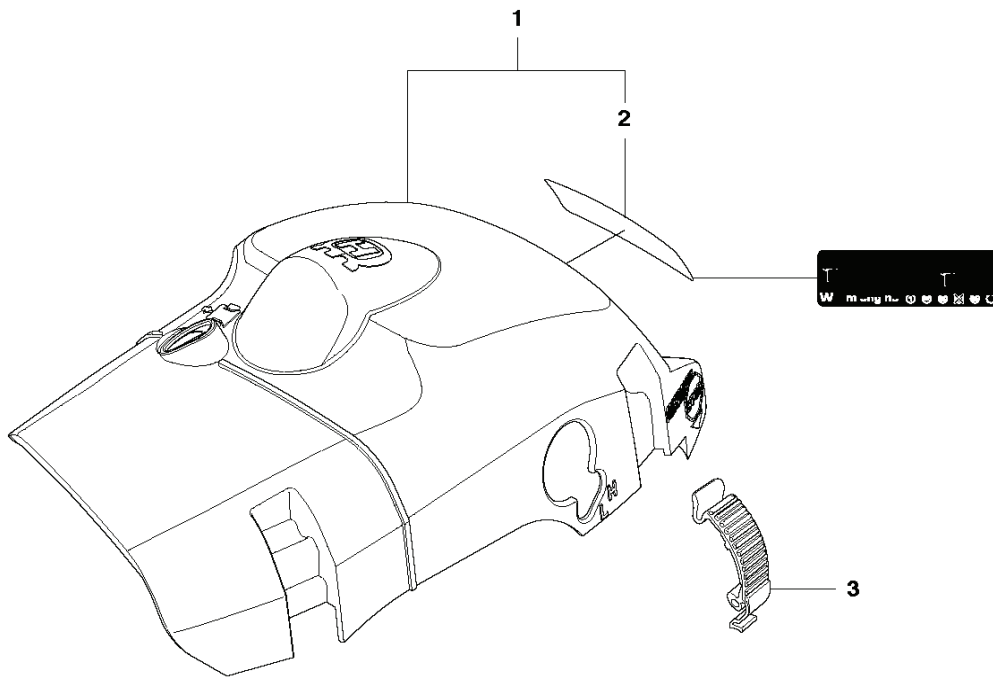

C 450, 450e
CYLINDER COVER

CHAIN SAWS

PXM_REF	PXM_PARTNO	DESCRIPTION	PXM_REMARK	QTY.
1	544348303	CYLINDER COVER ASSY		1
2	522709201	LABEL		1 1
3	503894701	SNAP LOCKING		3