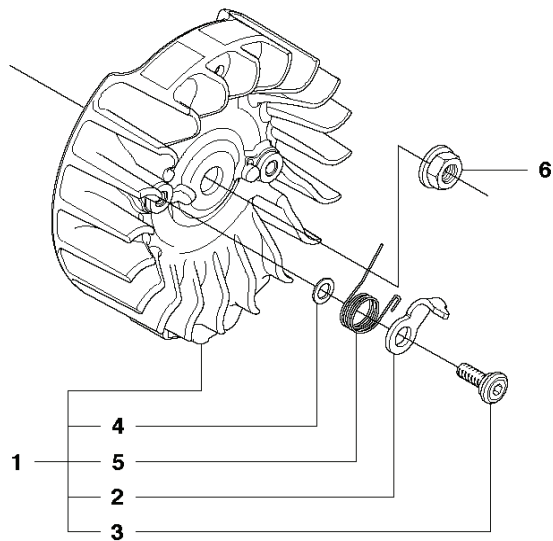

CHAIN SAWS

PXM_REF	PXM_PARTNO	DESCRIPTION	PXM_REMARK	QTY.
1	544119802	CYLINDER		1
2	544088905	PISTON ASSY		1 1
3	544088701	PISTON RING		1 1,2
4	544211301	CIRCLIP		1 1,2
5	503256301	NEEDLE BEARING		1 1
6	544108701	GASKET		1 13
7	544109201	GASKET		1 13
8	503200527	SCREW IHSCM		4
9	544870701	DECOMPRESSION VALVE		1
10	503235111	SPARK PLUG		1
11	540057301	SUPPORT		1
12	503552201	PLUG		1 1
13	544972001	GASKET KIT	Set of Gaskets	1

CHAIN SAWS

PXM_REF	PXM_PARTNO	DESCRIPTION	PXM_REMARK	QTY.
1	537437906	FUEL TANK ASSY		1
2	503212810	SCREW CCRPANT		1
3	720182520	PARALLEL PIN		1
4	544099701	THROTTLE TRIGGER		1
5	544099901	SPRING		1
6	544099801	THROTTLE LOCKOUT		1
7	504122201	HANDLE INSERT		1
8	504098801	THROTTLE CABLE ASSY		1
9	544128601	FUEL HOSE		1
10	503443201	FUEL FILTER		1
11	544129701	RETURN HOSE		1
12	544111203	TANK CAP ASSY		1
13	589241101	GASKET		1 12
14	503578901	HOLDER		1 12
15	544375001	LABEL		1
16	501007601	SUPPORT		1
17	544101201	ANTIVIBRATION ELEMENT		2 1
18	721126339	GROOVED PIN		1 1
19	501152901	TANK VENT ASSY		1 1

M 450, 450e
HANDLE

CHAIN SAWS

PXM_REF	PXM_PARTNO	DESCRIPTION	PXM_REMARK	QTY.
1	544083901	FRONT HANDLE		1
2	503218876	SCREW IHSCT		3
3	503210270	SCREW IHSCT		2
4	503898301	ANTIVIBRATION ELEMENT		1

E 450, 450e
IGNITION SYSTEM