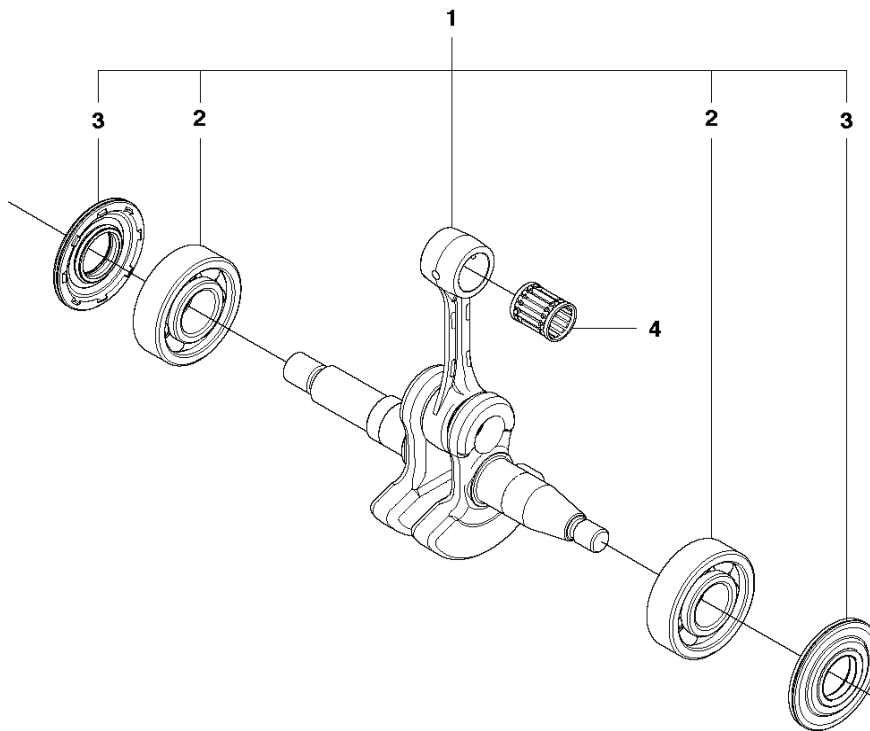

J 450, 450e
CRANKSHAFT

CHAIN SAWS

PXM_REF	PXM_PARTNO	DESCRIPTION	PXM_REMARK	QTY.
1	525605001	CRANKSHAFT ASSY		1
2	544062001	BEARING		2 1
3	544013801	SEALING		2 1
4	503256301	NEEDLE BEARING		1