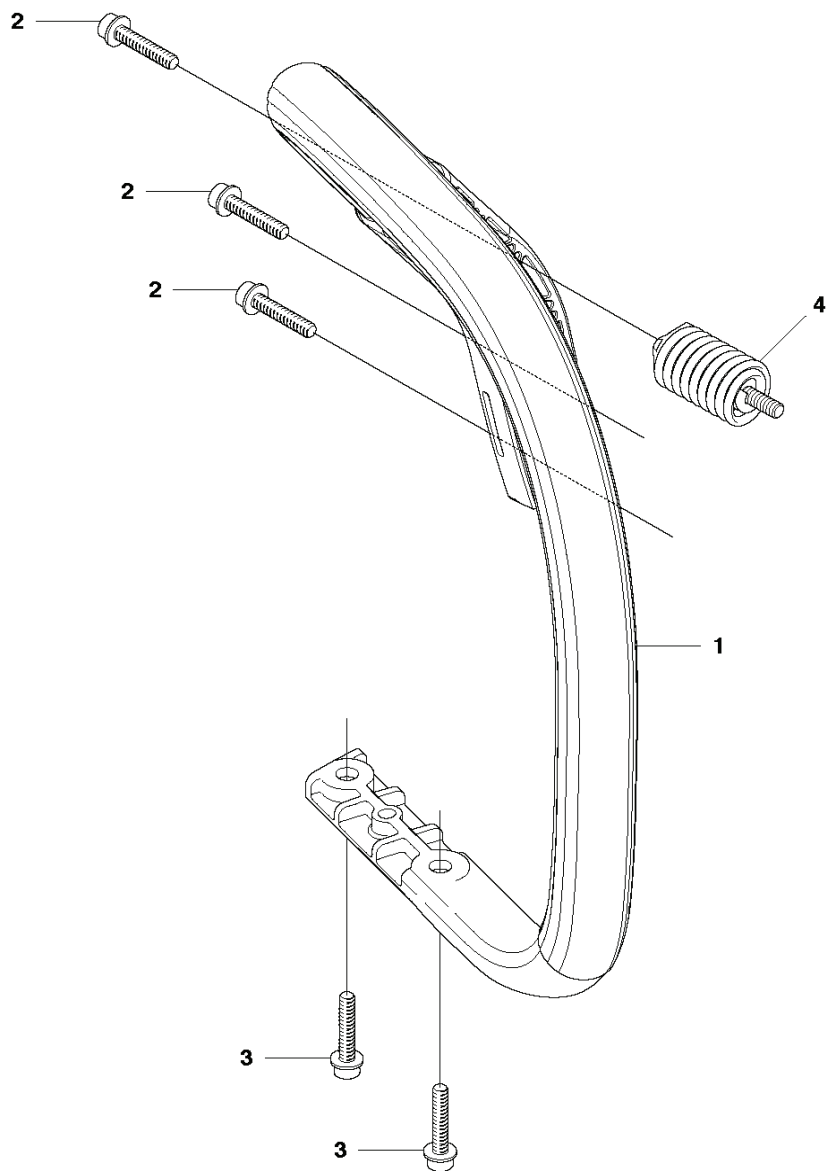

M 450, 450e
HANDLE

CHAIN SAWS

PXM_REF	PXM_PARTNO	DESCRIPTION	PXM_REMARK	QTY.
1	544083901	FRONT HANDLE		1
2	503218876	SCREW IHSCT		3
3	503210270	SCREW IHSCT		2
4	503898301	ANTIVIBRATION ELEMENT		1