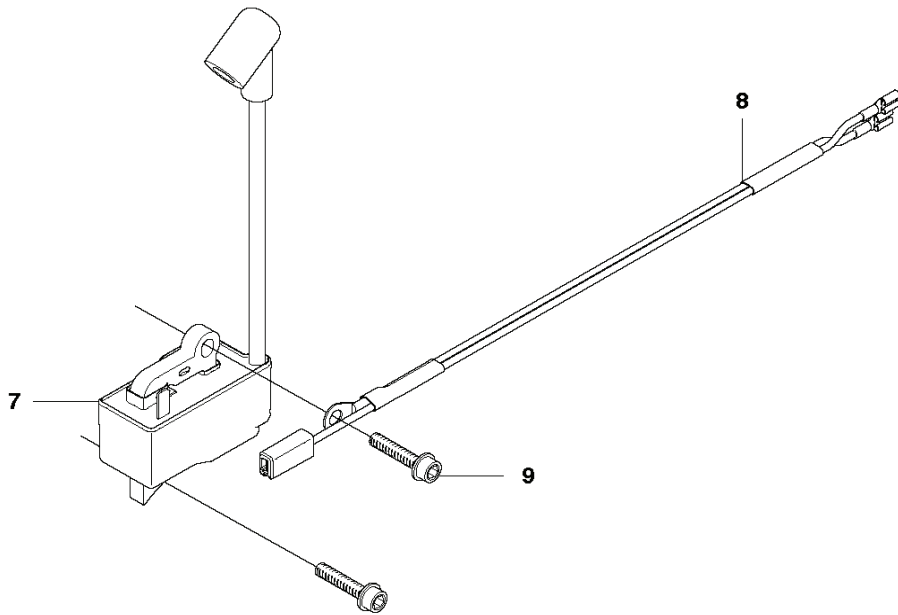

E 450, 450e
IGNITION SYSTEM

CHAIN SAWS

PXM_REF	PXM_PARTNO	DESCRIPTION	PXM_REMARK	QTY.
1	544111801	FLYWHEEL ASSY		1
2	537245601	STARTER PAWL		2 1
3	501819903	SCREW		2 1
4	503230042	WASHER		2 1
5	529271101	SPRING		2 1
6	503220401	NUT		1
7	573935702	IGNITION MODULE		1
8	510101501	WIRING ASSY		1
9	503200220	SCREW IHSCFM		2