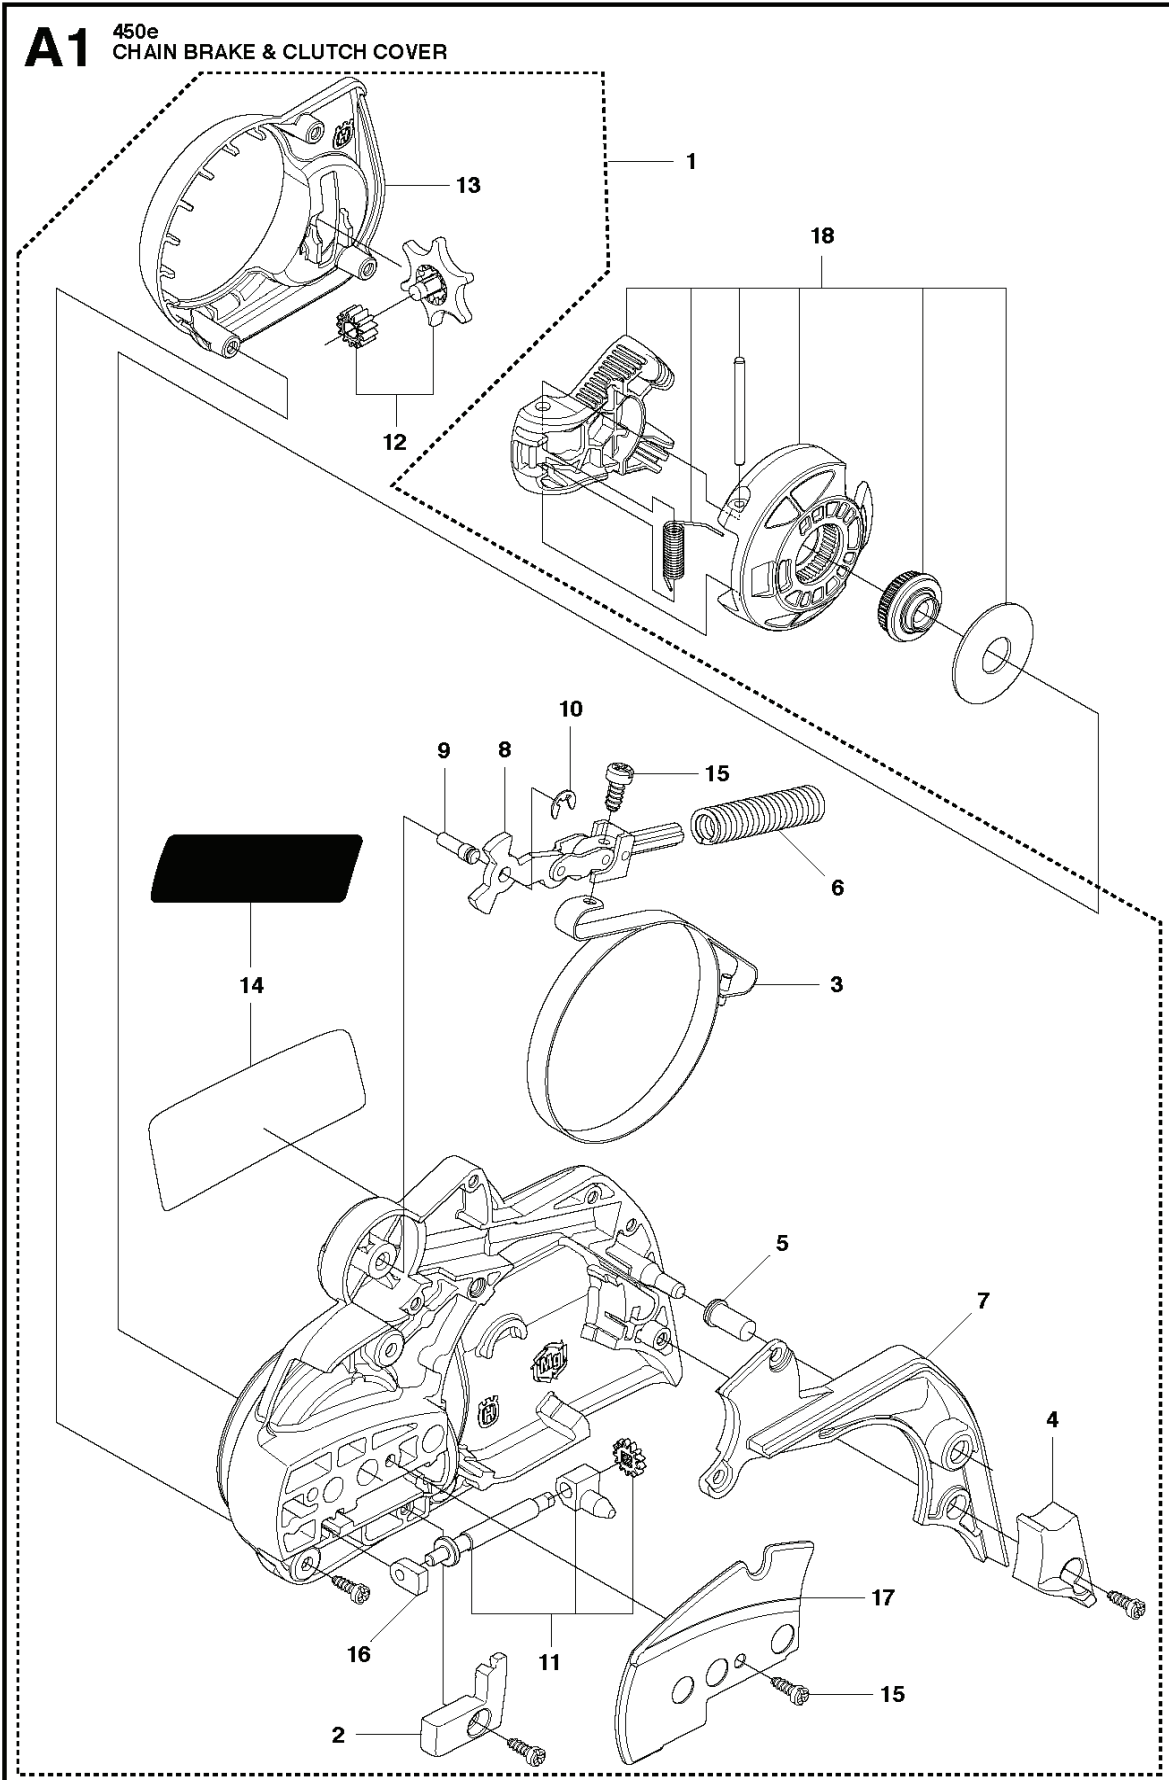

CHAIN SAWS

PXM_REF	PXM_PARTNO	DESCRIPTION	PXM_REMARK	QTY.
1	544217205	CLUTCH COVER ASSY		1
2	504542801	COVER LID		1 1
3	537043001	BRAKE BAND ASSY		1 1
4	544083001	WEAR PROTECTION		1 1
5	503855201	GUIDE BUSHING		1 1
6	503465901	BRAKE SPRING		1 1
7	544082901	COVER LID		1 1
8	503890802	KNEE JOINT ASSY		1 1
9	503892901	PIN		1 1
10	735310820	E-CLIP		1 1
11	537392901	SCREW		1 1
12	537347201	GEAR ASSY		1 1
13	537392601	HEAT PROTECTOR		1 1
14	544357501	LABEL		1 1
15	503217010	SCREW CCRPANT		10 1
16	525354301	BEARING SLEEVE		1 1
17	544250501	WEAR PLATE		1 1
18	537347801	KNOB		1