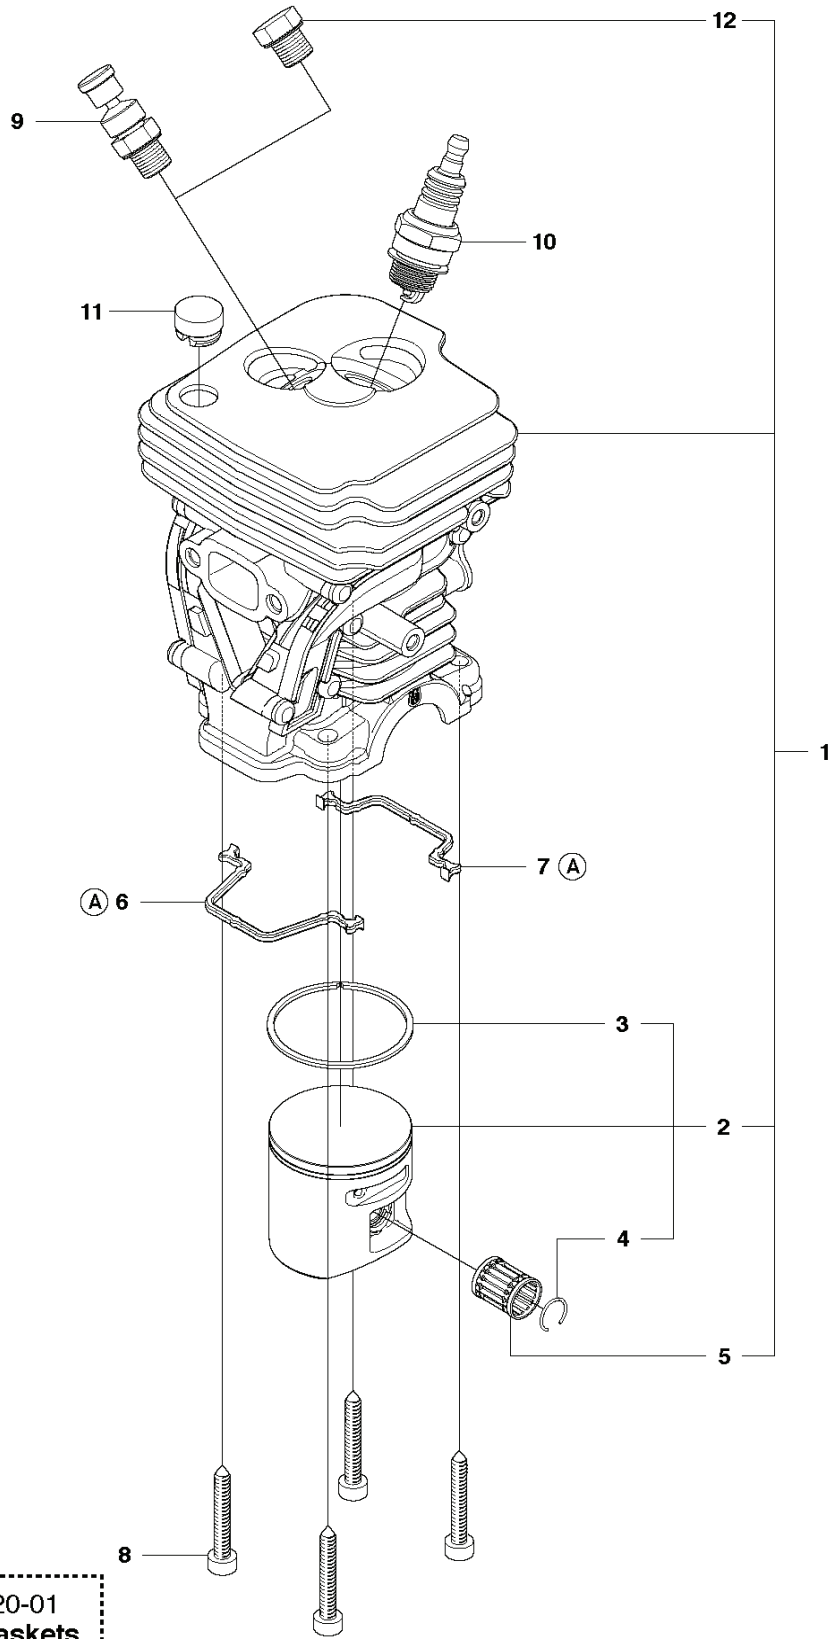

B 450, 450e
CLUTCH & OIL PUMP

CHAIN SAWS

PXM_REF	PXM_PARTNO	DESCRIPTION	PXM_REMARK	QTY.
1	537110503	CLUTCH ASSY		1
2	537359101	CLUTCH SPRING		2 1
3	578097901	CLUTCH DRUM ASSY		1
4	503255201	NEEDLE BEARING		1 3
5	503931801	PUMP PINION		1
6	540057901	PUMP PISTON		1
7	537154801	PUMP CYLINDER		1
8	544084202	OIL HOSE		1

CHAIN SAWS

PXM_REF	PXM_PARTNO	DESCRIPTION	PXM_REMARK	QTY.
1	537438201	CRANKCASE		1
2	503875802	STIFFENING PLATE		1 1
3	503875402	BAR BOLT		1 1
4	537334601	BAR BOLT		1 1
5	544036401	BAR BOLT		1 1
6	503240905	NEEDLE ROLLER		1 1
7	530026119	CHECK VALVE		1 1
8	537403501	FILTER		1 1
9	544083301	OIL SCREEN		1 1
10	544331601	GUIDE PIN		3 1
11	503869301	SUPPORT		2
12	544111203	TANK CAP ASSY		1
13	589241101	GASKET		1 12
14	503578901	HOLDER		1 12
15	503886301	PIN		1
16	503218876	SCREW IH SCT		2
17	501007601	SUPPORT		2
18	503215103	SCREW IH SCT		1
19	544094001	CHAIN GUIDE PLATE		1
20	503217010	SCREW CCRPANT		1
21	503905901	SPIKE		1
22	503217520	SCREW IH SCFT		2
23	505422701	HAND GUARD		1
24	503892401	LOCK		1
25	503893001	SCREW		2
26	503436501	POSITION SPRING		1

CHAIN SAWS

PXM_REF	PXM_PARTNO	DESCRIPTION	PXM_REMARK	QTY.
1	544348303	CYLINDER COVER ASSY		1
2	522709201	LABEL		1 1
3	503894701	SNAP LOCKING		3

H 450, 450e
CYLINDER PISTON

(A) 544 97 20-01
Set of gaskets

CHAIN SAWS

PXM_REF	PXM_PARTNO	DESCRIPTION	PXM_REMARK	QTY.
1	544119802	CYLINDER		1
2	544088905	PISTON ASSY		1 1
3	544088701	PISTON RING		1 1,2
4	544211301	CIRCLIP		1 1,2
5	503256301	NEEDLE BEARING		1 1
6	544108701	GASKET		1 13
7	544109201	GASKET		1 13
8	503200527	SCREW IHSCM		4
9	544870701	DECOMPRESSION VALVE		1
10	503235111	SPARK PLUG		1
11	540057301	SUPPORT		1
12	503552201	PLUG		1 1
13	544972001	GASKET KIT	Set of Gaskets	1