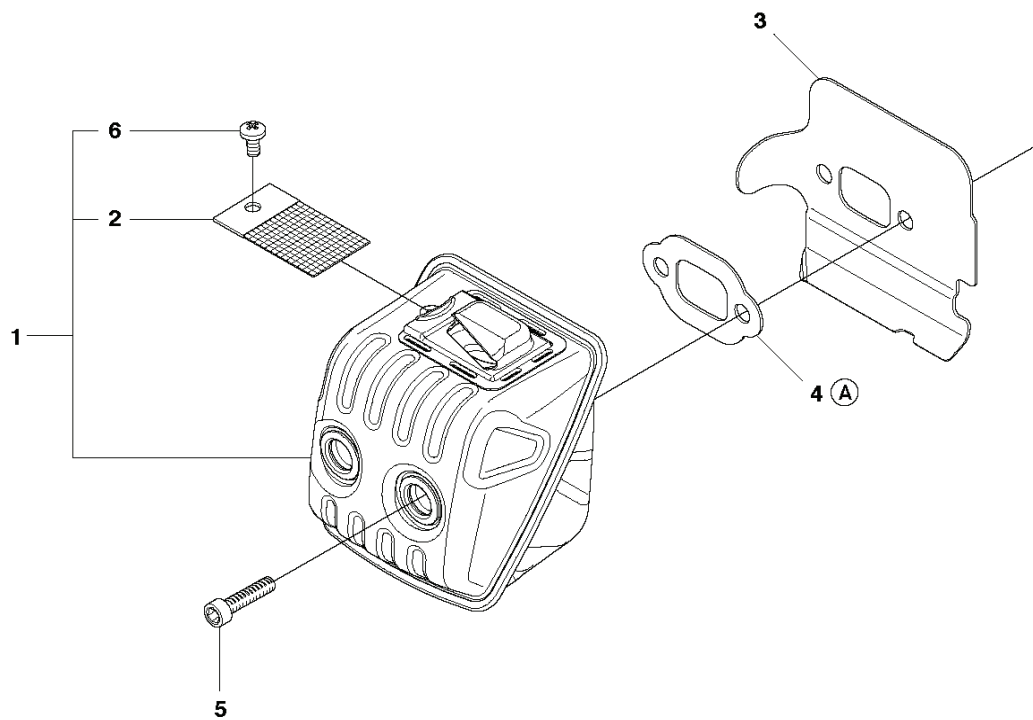

F 450, 450e
MUFFLER

7
Ⓐ 544 97 20-01
Set of gaskets

CHAIN SAWS

PXM_REF	PXM_PARTNO	DESCRIPTION	PXM_REMARK	QTY.
1	544147702	MUFFLER ASSY		1
2	579753301	SCREEN		1 1
3	579753201	HEAT DEFLECTOR		1
4	579753101	GASKET		1 7
5	725536855	SCREW IHSCM		2
6	724128759	SCREW CRPANM		1 1
7	544972001	GASKET KIT	Set of Gaskets	1