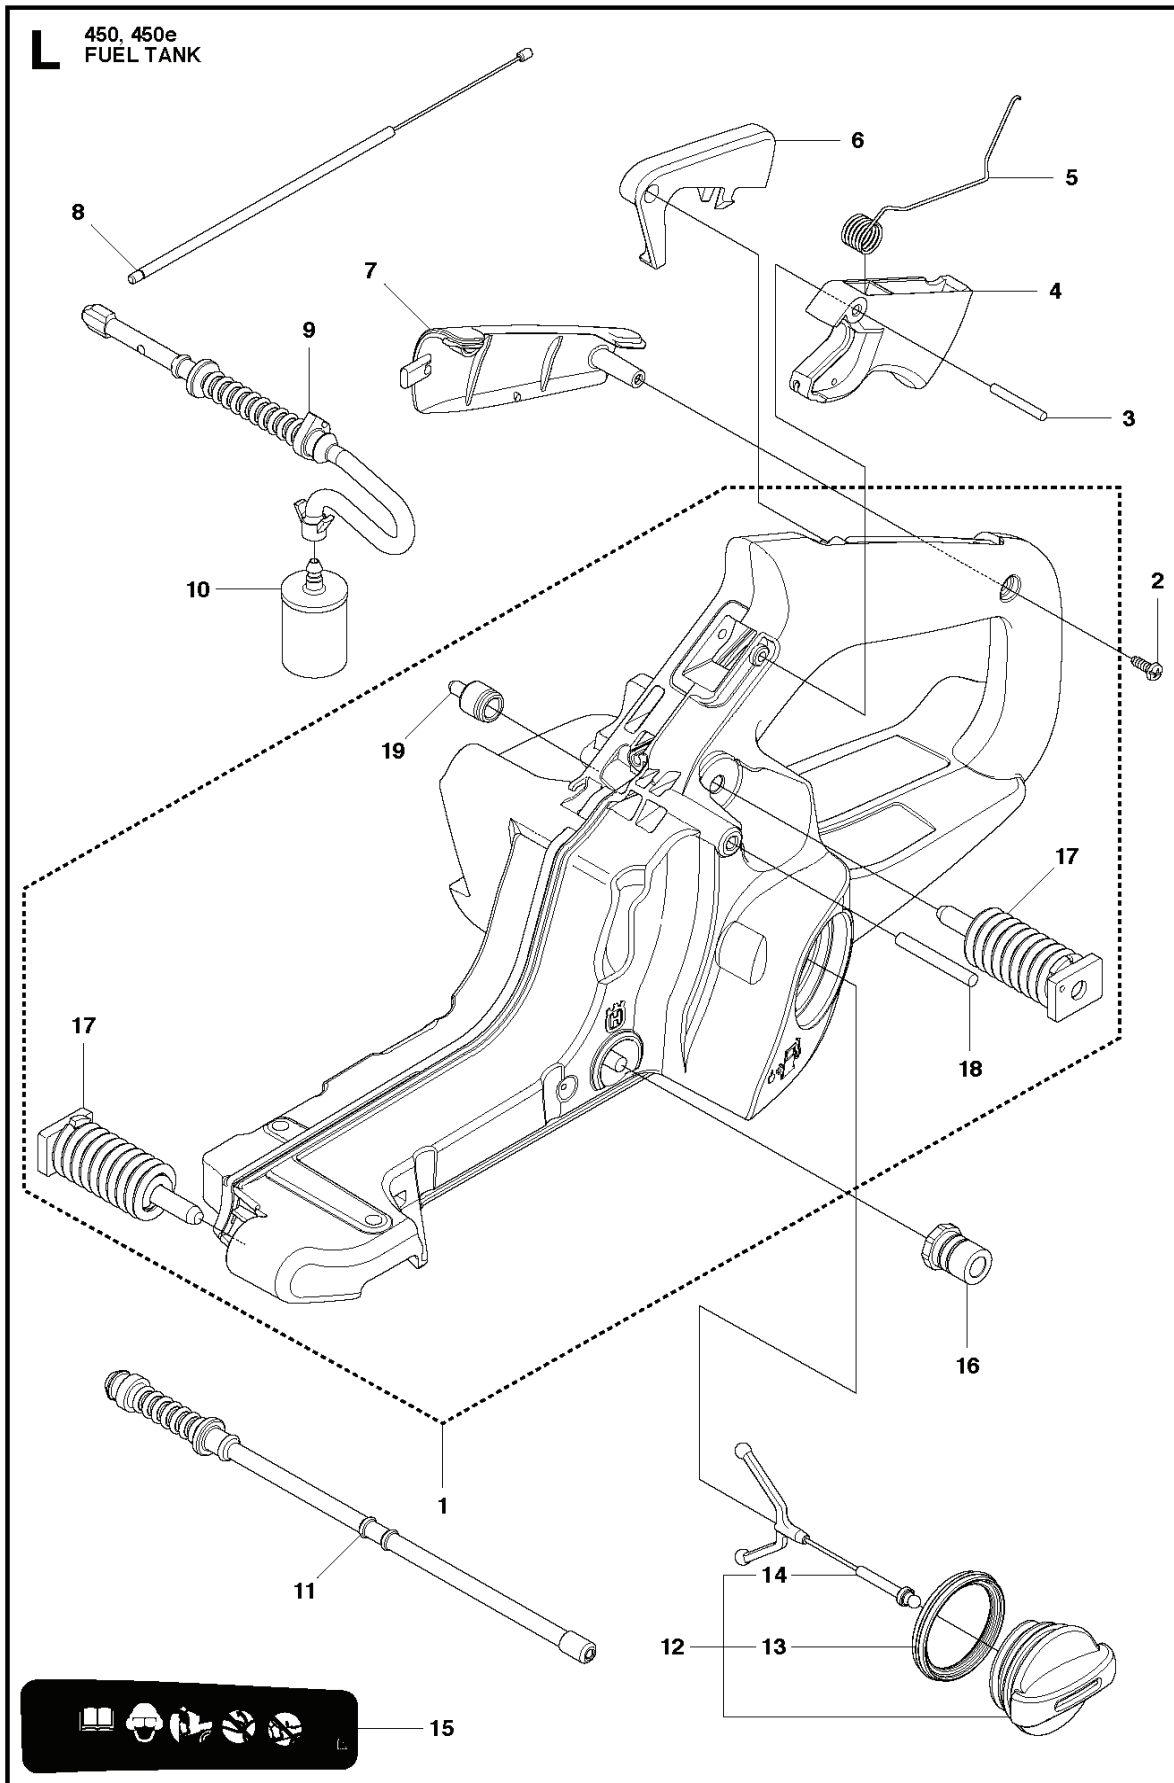

CHAIN SAWS

PXM_REF	PXM_PARTNO	DESCRIPTION	PXM_REMARK	QTY.
1	537437906	FUEL TANK ASSY		1
2	503212810	SCREW CCRPANT		1
3	720182520	PARALLEL PIN		1
4	544099701	THROTTLE TRIGGER		1
5	544099901	SPRING		1
6	544099801	THROTTLE LOCKOUT		1
7	504122201	HANDLE INSERT		1
8	504098801	THROTTLE CABLE ASSY		1
9	544128601	FUEL HOSE		1
10	503443201	FUEL FILTER		1
11	544129701	RETURN HOSE		1
12	544111203	TANK CAP ASSY		1
13	589241101	GASKET		1 12
14	503578901	HOLDER		1 12
15	544375001	LABEL		1
16	501007601	SUPPORT		1
17	544101201	ANTIVIBRATION ELEMENT		2 1
18	721126339	GROOVED PIN		1 1
19	501152901	TANK VENT ASSY		1 1