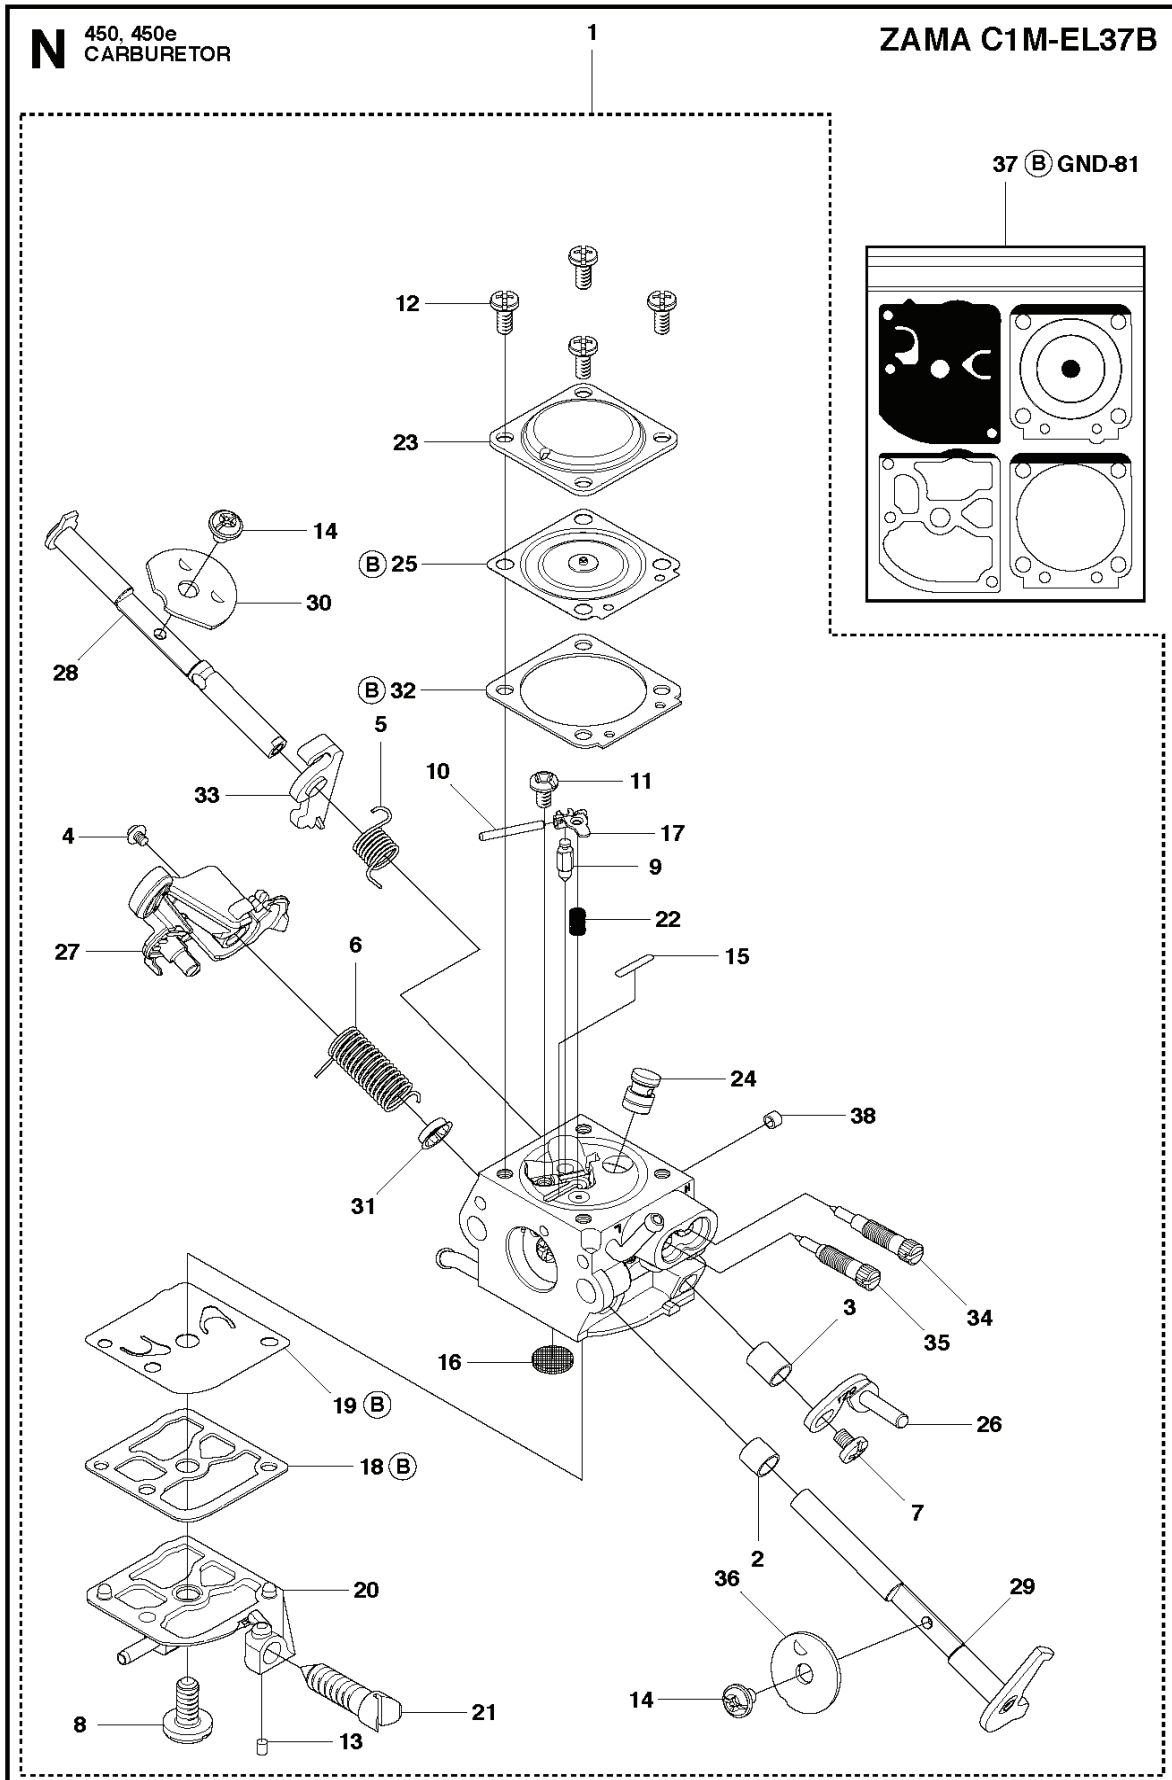

SPARE PARTS CATALOGUE
CHAIN SAWS: HUSQVARNA 450 E

Spare Parts List

SPARE PARTS LIST

CHAIN SAWS

HUSQVARNA 450 E

P 450, 450e
ACCESSORIES

CHAIN SAWS

PXM_REF	PXM_PARTNO	DESCRIPTION	PXM_REMARK	QTY.
1	501691701	COMBINATION WRENCH		1

CHAIN SAWS

PXM_REF	PXM_PARTNO	DESCRIPTION	PXM_REMARK	QTY.
1	506450401	CARBURETTOR		1
2	502078201	COLLAR		1 1
3	502078301	COLLAR		1 1
4	502078401	SCREW		1 1
5	502078601	SPRING		1 1
6	502078701	SPRING		1 1
7	503479001	SCREW		1 1
8	503479601	SCREW		1 1
9	503479701	VALVE		1 1
10	503480001	PIN RETAINING SCREW		1 1
11	503480101	SCREW		1 1
12	503480501	SCREW		4 1
13	503481101	PIECE		1 1
14	503481801	SCREW		2 1
15	503535601	PLUG WELCH		2 1
16	503535701	STRAINER		1 1
17	503665901	LEVER		1 1
18	537020101	GASKET		1 1,37
19	537383101	DIAPHRAGM PUMP		1 1,37
20	502078901	COVER		1 1
21	537383301	SCREW		1 1
22	537383401	SPRING		1 1
23	537383701	COVER		1 1
24	544237701	NOZZLE ASSY		1 1
25	502079001	DIAPHRAGM		1 1,37
26	502079101	LEVER		1 1
27	505101701	LEVER		1 1
28	502079401	SHAFT ASSY		1 1
29	502079501	SHAFT ASSY		1 1
30	502247701	VALVE		1 1
31	502079801	COLLAR		1 1
32	537383601	GASKET		1 1,37
33	502081701	LEVER		1 1
34	502079901	SCREW		1 1
35	502080001	SCREW		1 1
36	502080101	VALVE		1 1
37	502080201	GASKET KIT		1
38	544119501	PLUG		1 1

B 450, 450e
CLUTCH & OIL PUMP

CHAIN SAWS

PXM_REF	PXM_PARTNO	DESCRIPTION	PXM_REMARK	QTY.
1	537110503	CLUTCH ASSY		1
2	537359101	CLUTCH SPRING		2 1
3	578097901	CLUTCH DRUM ASSY		1
4	503255201	NEEDLE BEARING		1 3
5	503931801	PUMP PINION		1
6	540057901	PUMP PISTON		1
7	537154801	PUMP CYLINDER		1
8	544084202	OIL HOSE		1