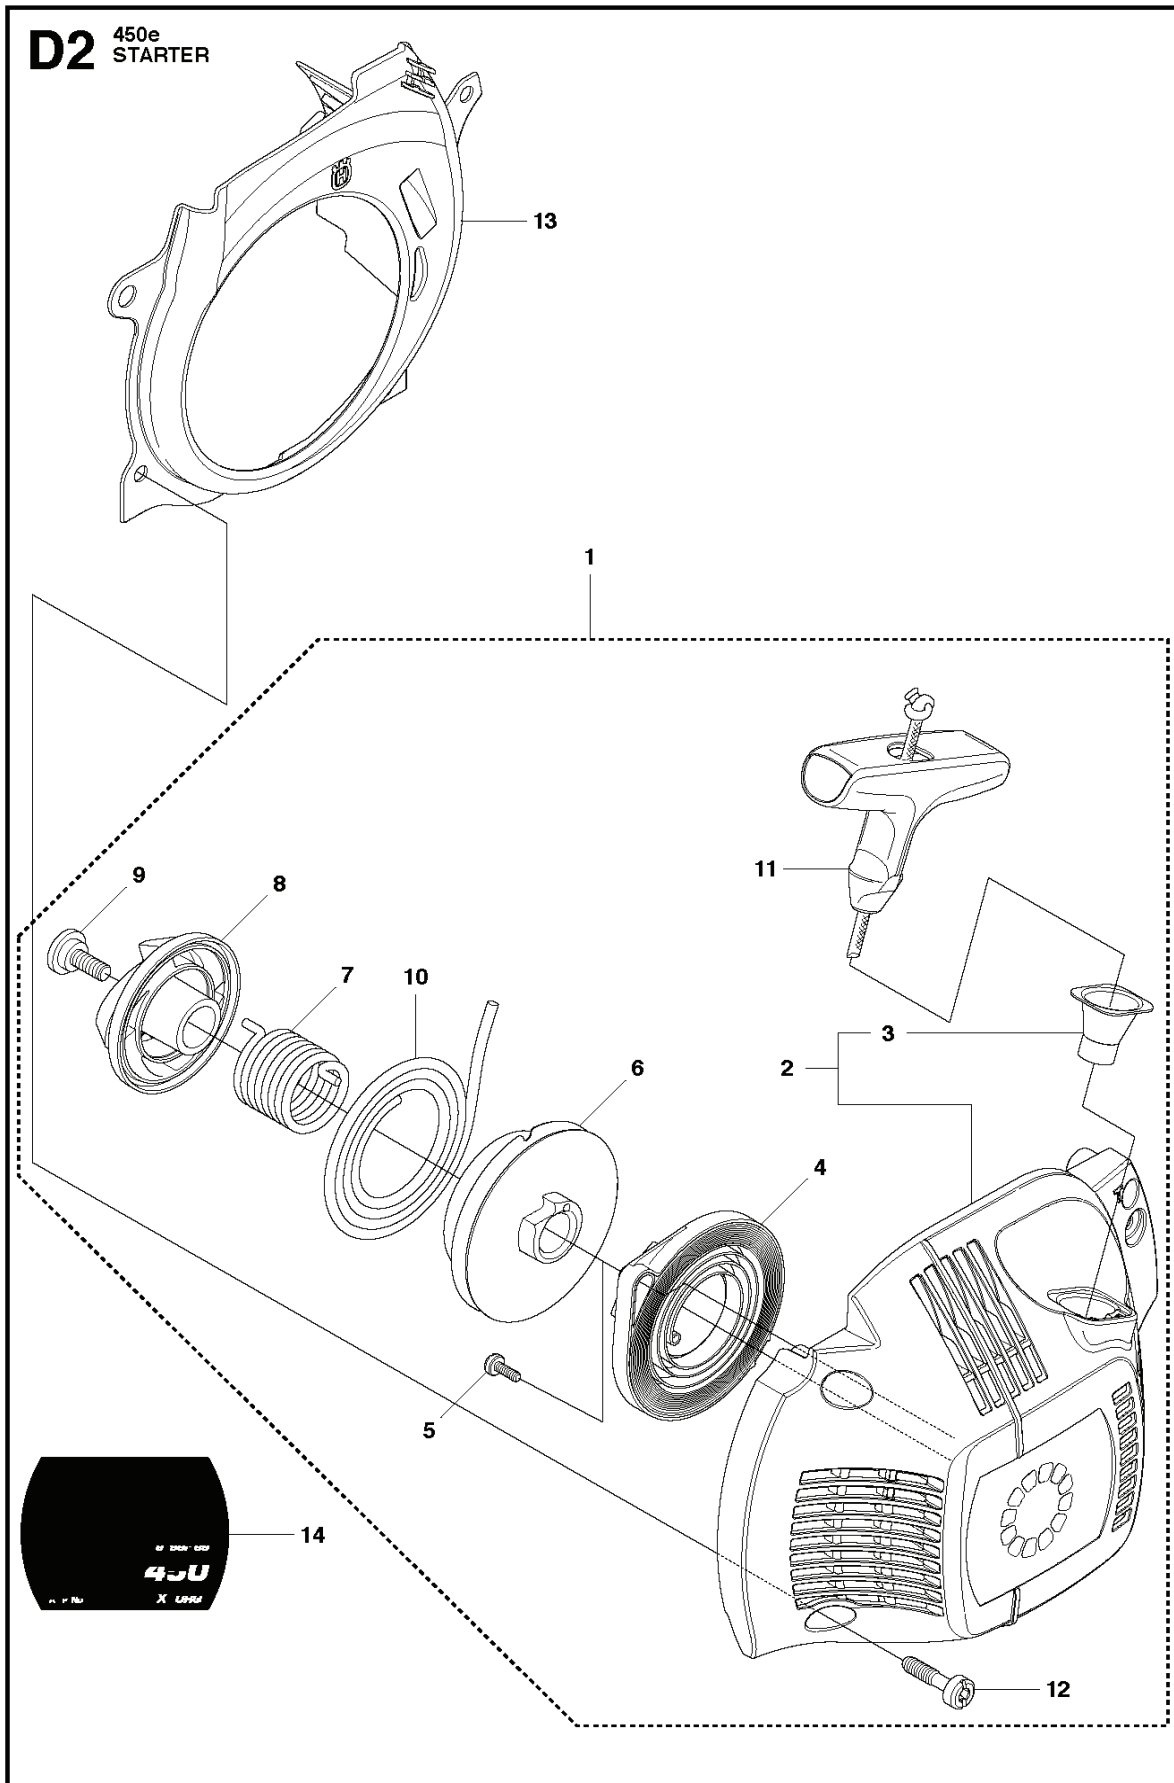

D2 450e
STARTER

CHAIN SAWS

PXM_REF	PXM_PARTNO	DESCRIPTION	PXM_REMARK	QTY.
1	544158502	STARTER ASSY		1
2	544158401	STARTER HOUSING		1 1
3	537283201	SLEEVE		1 1 2
4	540057502	SPRING CASSETTE ASSY		1 1
5	503212810	SCREW CCRPANT		2 1
6	537423201	STARTER PULLEY		1 1
7	537423401	SPRING		1 1
8	537423301	DRIVER		1 1
9	537426601	SCREW		1 1
10	505305125	STARTER CORD		1 1
11	537232501	STARTER HANDLE		1 1
12	503217321	SCREW		4 1
13	544081501	COOLING AIR CONDUCTER		1
14	544377102	LABEL		1