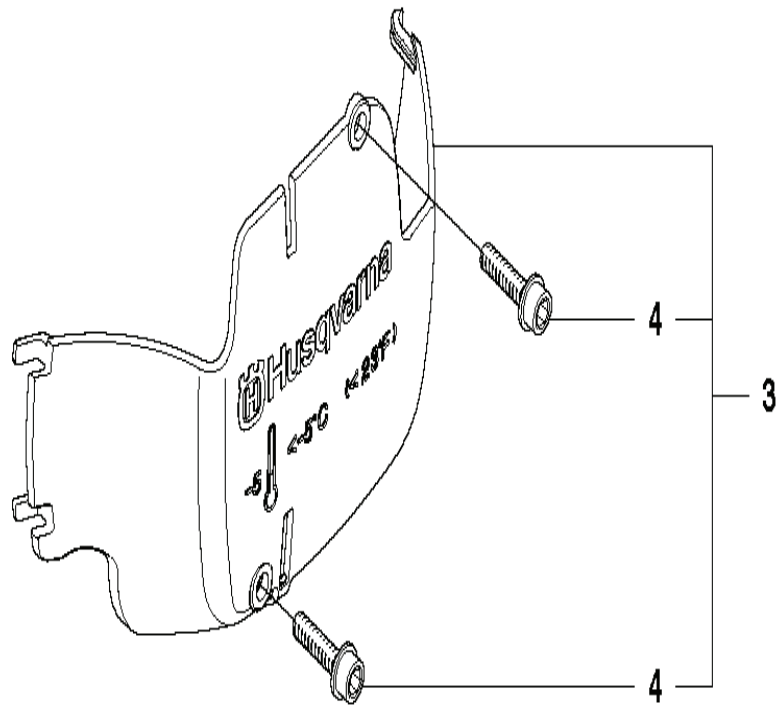

Q 450e
WINTER KIT

CHAIN SAWS

PXM_REF	PXM_PARTNO	DESCRIPTION	PXM_REMARK	QTY.
3	544464502	WINTER KIT	Winter kit	1
4	503217016	SCREW CCRPANT		2 3